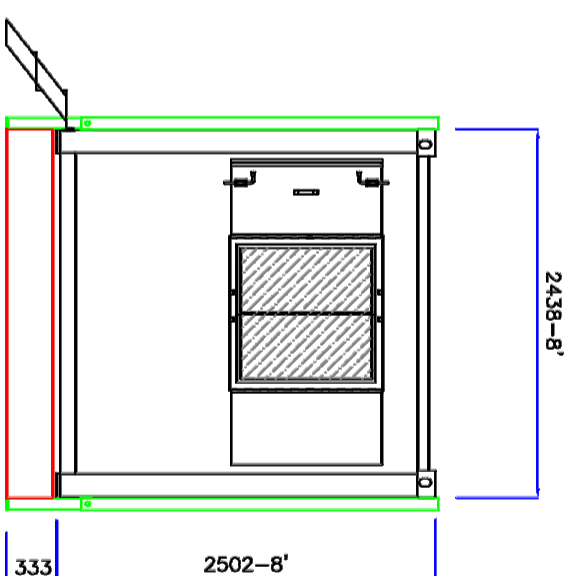

View C-C

View A-A

View B-B

View D-D

17 The Courtyard,
Gorsey Lane, Coleshill, Birmingham, B46 1JA
Tel: 01675 437777

ALL DIMENSIONS TO BE CHECKED ON SITE.
WORK TO FINISHED DIMENSIONS ONLY.
REPORT DISCREPANCIES TO THE ENGINEER IMMEDIATELY.
COPYRIGHT © 2014 MPTLES

Planning

Rev.	Date.	By.

Project Title:
STANDARD DETAIL

Drawing Title:
Welfare Cabin

Scale: 1:50 @ A3
Date: Dec 2014
Drawing No: STD/021
Plot date: 6-Jan-15

Drawn: DMS
Checked:
Rev: