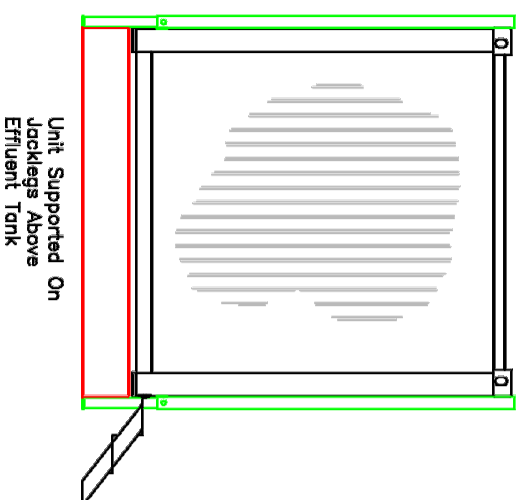

View C-C

View A-A

View B-B

View D-D

17 The Courtyard,
Gorsey Lane, Coleshill, Birmingham, B46 1JA
Tel: 01675 437777

ALL DIMENSIONS TO BE CHECKED ON SITE.
WORK TO FINISHED DIMENSIONS ONLY.
REPORT DISCREPANCIES TO THE ENGINEER IMMEDIATELY.
COPYRIGHT © 2014 MPTLES

Planning

Rev.	Date.	By.

Project Title:
STANDARD DETAIL

Drawing Title:
Welfare Cabin

Scale: 1:50 @ A3
Date: Dec 2014
Drawing No: STD/021
Plot date: 6-Jan-15

Drawn: DMS
Checked:
Rev: