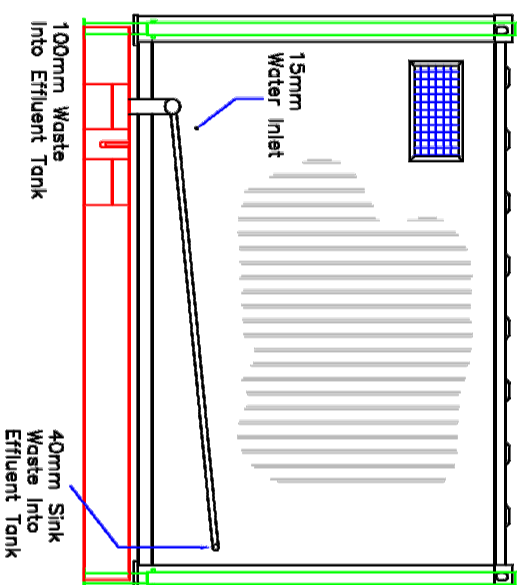

View C-C

View A-A

View B-B

View D-D

17 The Courtyard,
Gorsey Lane, Coleshill, Birmingham, B46 1JA
Tel: 01675 437777

ALL DIMENSIONS TO BE CHECKED ON SITE.
WORK TO FINISHED DIMENSIONS ONLY.
REPORT DISCREPANCIES TO THE ENGINEER IMMEDIATELY.
COPYRIGHT © 2014 MPTLES

Planning

Rev.	Date.	By.

Project Title:
STANDARD DETAIL

Drawing Title:
Welfare Cabin

Scale: 1:50 @ A3
Date: Dec 2014
Drawing No: STD/021
Plot date: 6-Jan-15

Drawn: DMS
Checked:
Rev: