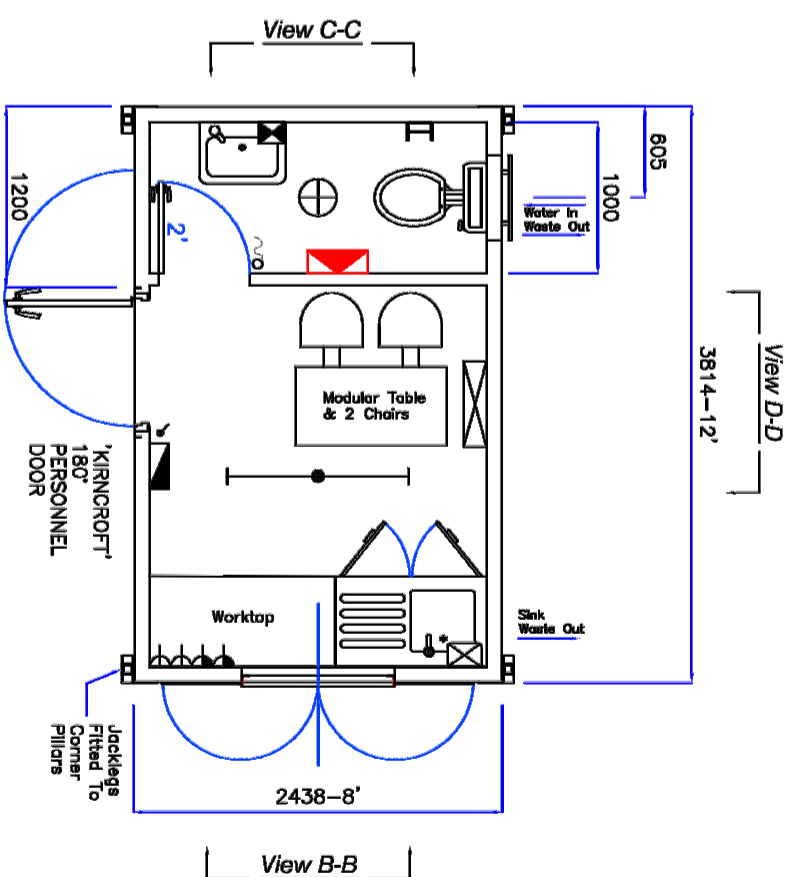

View C-C

View A-A

View B-B

View D-D

17 The Courtyard,
Gorsey Lane, Coleshill, Birmingham, B46 1JA
Tel: 01675 437777

ALL DIMENSIONS TO BE CHECKED ON SITE.
WORK TO FINISHED DIMENSIONS ONLY.
REPORT DISCREPANCIES TO THE ENGINEER IMMEDIATELY.
COPYRIGHT © 2014 MPTLES

Planning

Rev.	Date.	By.

Project Title:
STANDARD DETAIL

Drawing Title:
Welfare Cabin

Scale: 1:50 @ A3
Date: Dec 2014
Drawing No: STD/021
Plot date: 6-Jan-15

Drawn: DMS
Checked:
Rev: