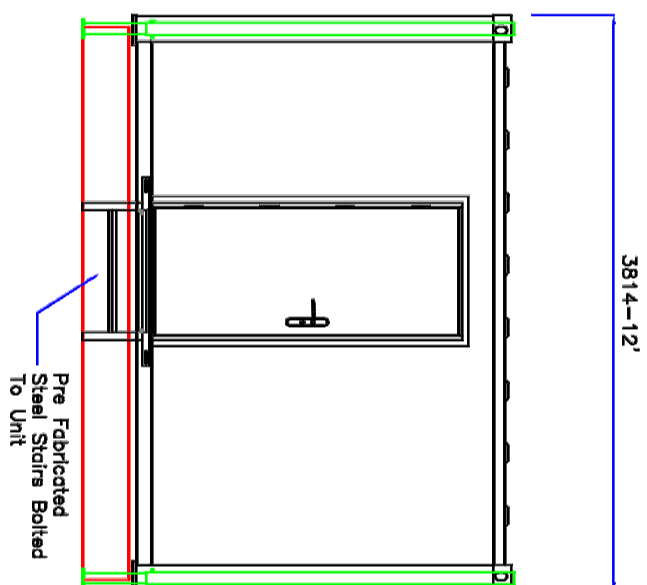

View C-C

View A-A

View B-B

View D-D

17 The Courtyard,
Gorsey Lane, Coleshill, Birmingham, B46 1JA
Tel: 01675 437777

ALL DIMENSIONS TO BE CHECKED ON SITE.
WORK TO FINISHED DIMENSIONS ONLY.
REPORT DISCREPANCIES TO THE ENGINEER IMMEDIATELY.
COPYRIGHT © 2014 MPTLES

Planning

Rev.	Date.	By.

Project Title:
STANDARD DETAIL

Drawing Title:
Welfare Cabin

Scale: 1:50 @ A3
Date: Dec 2014
Drawing No: STD/021
Plot date: 6-Jan-15

Drawn: DMS
Checked:
Rev: