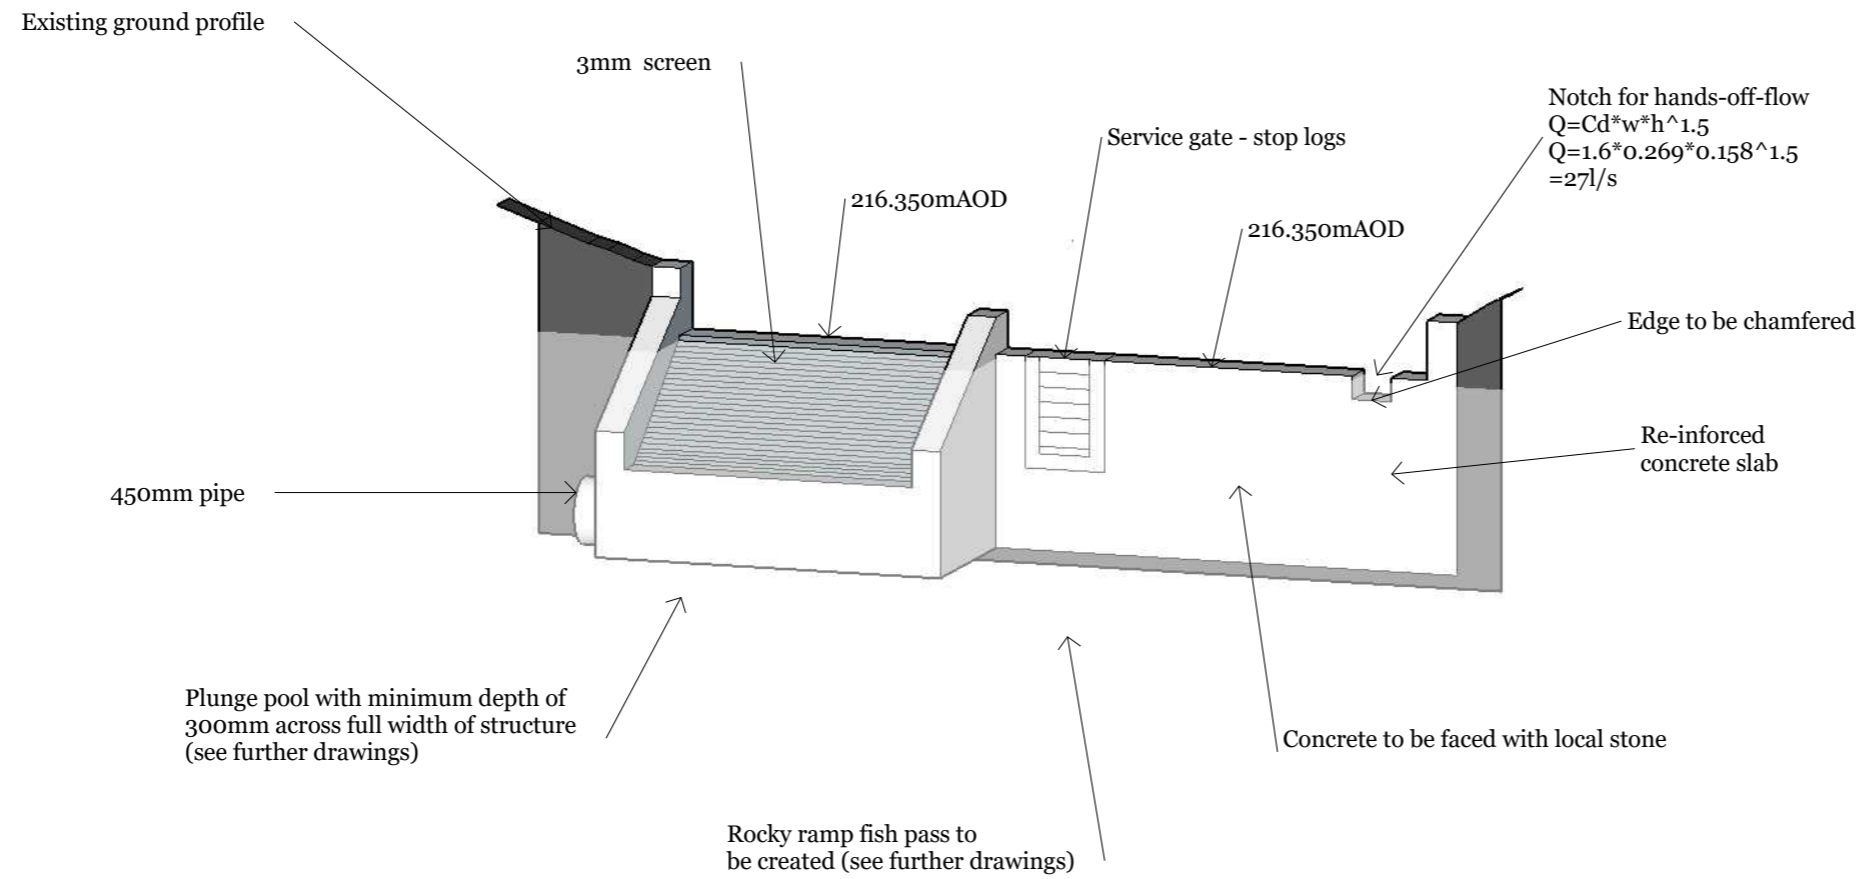

# General Arrangement Celynog Uchaf

Front elevation - Looking upstream

Drawing no:  
General Arrangement V2.2

Screen Width 2000mm

Scale 1 : 50 @A3

PROJECT  
Celynog Uchaf

ISSUE  
20/08/2018

RE-ISSUE

DESCRIPTION  
General Arrangement

Weir location  
SH80247 20191