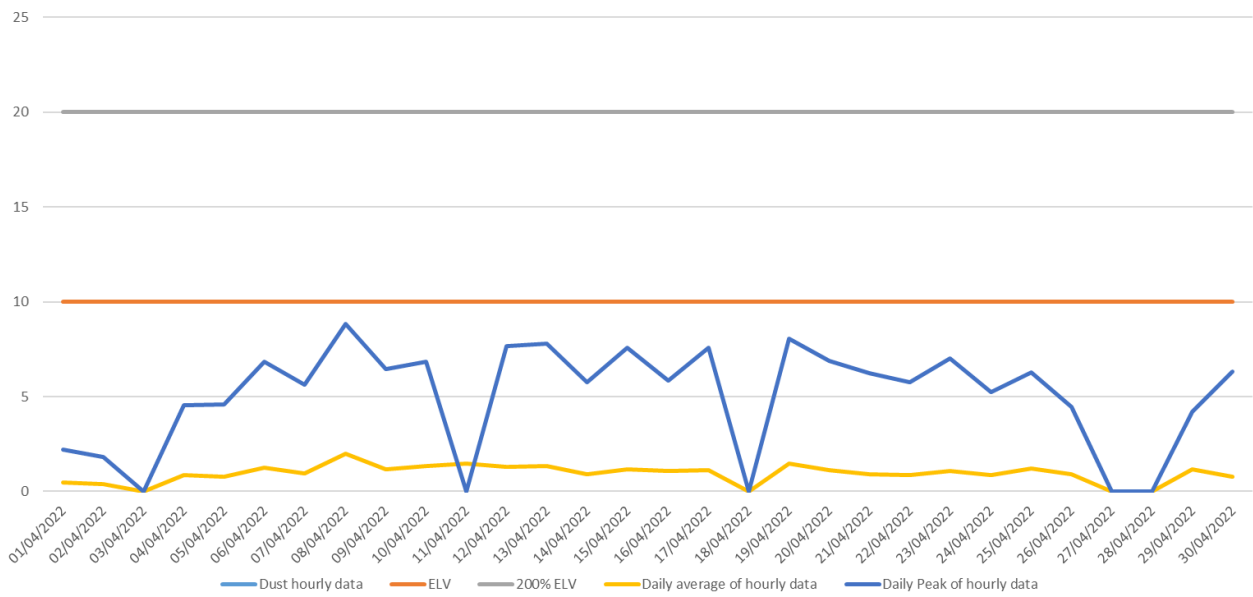

Summary of Particulate Emissions - Apr 2022

Summary of Particulate Emission - Apr 2022