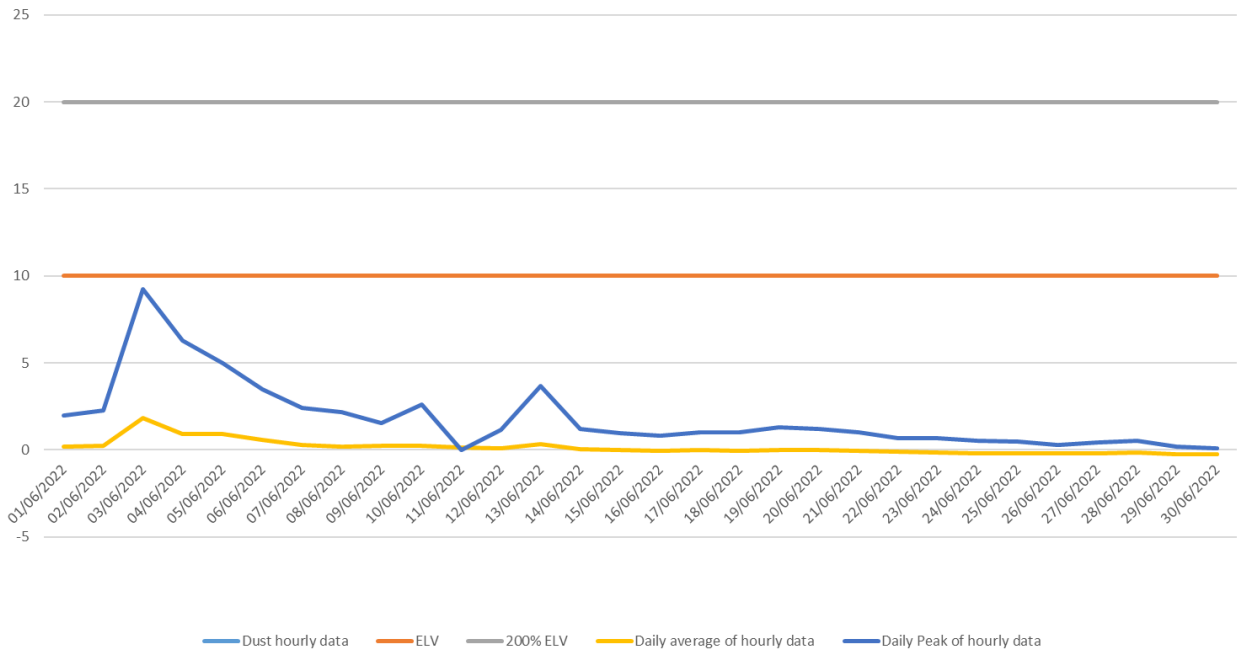

Summary of Particulate emissions - Jun 2022

Summary of Particulate Emission - Jun 2022