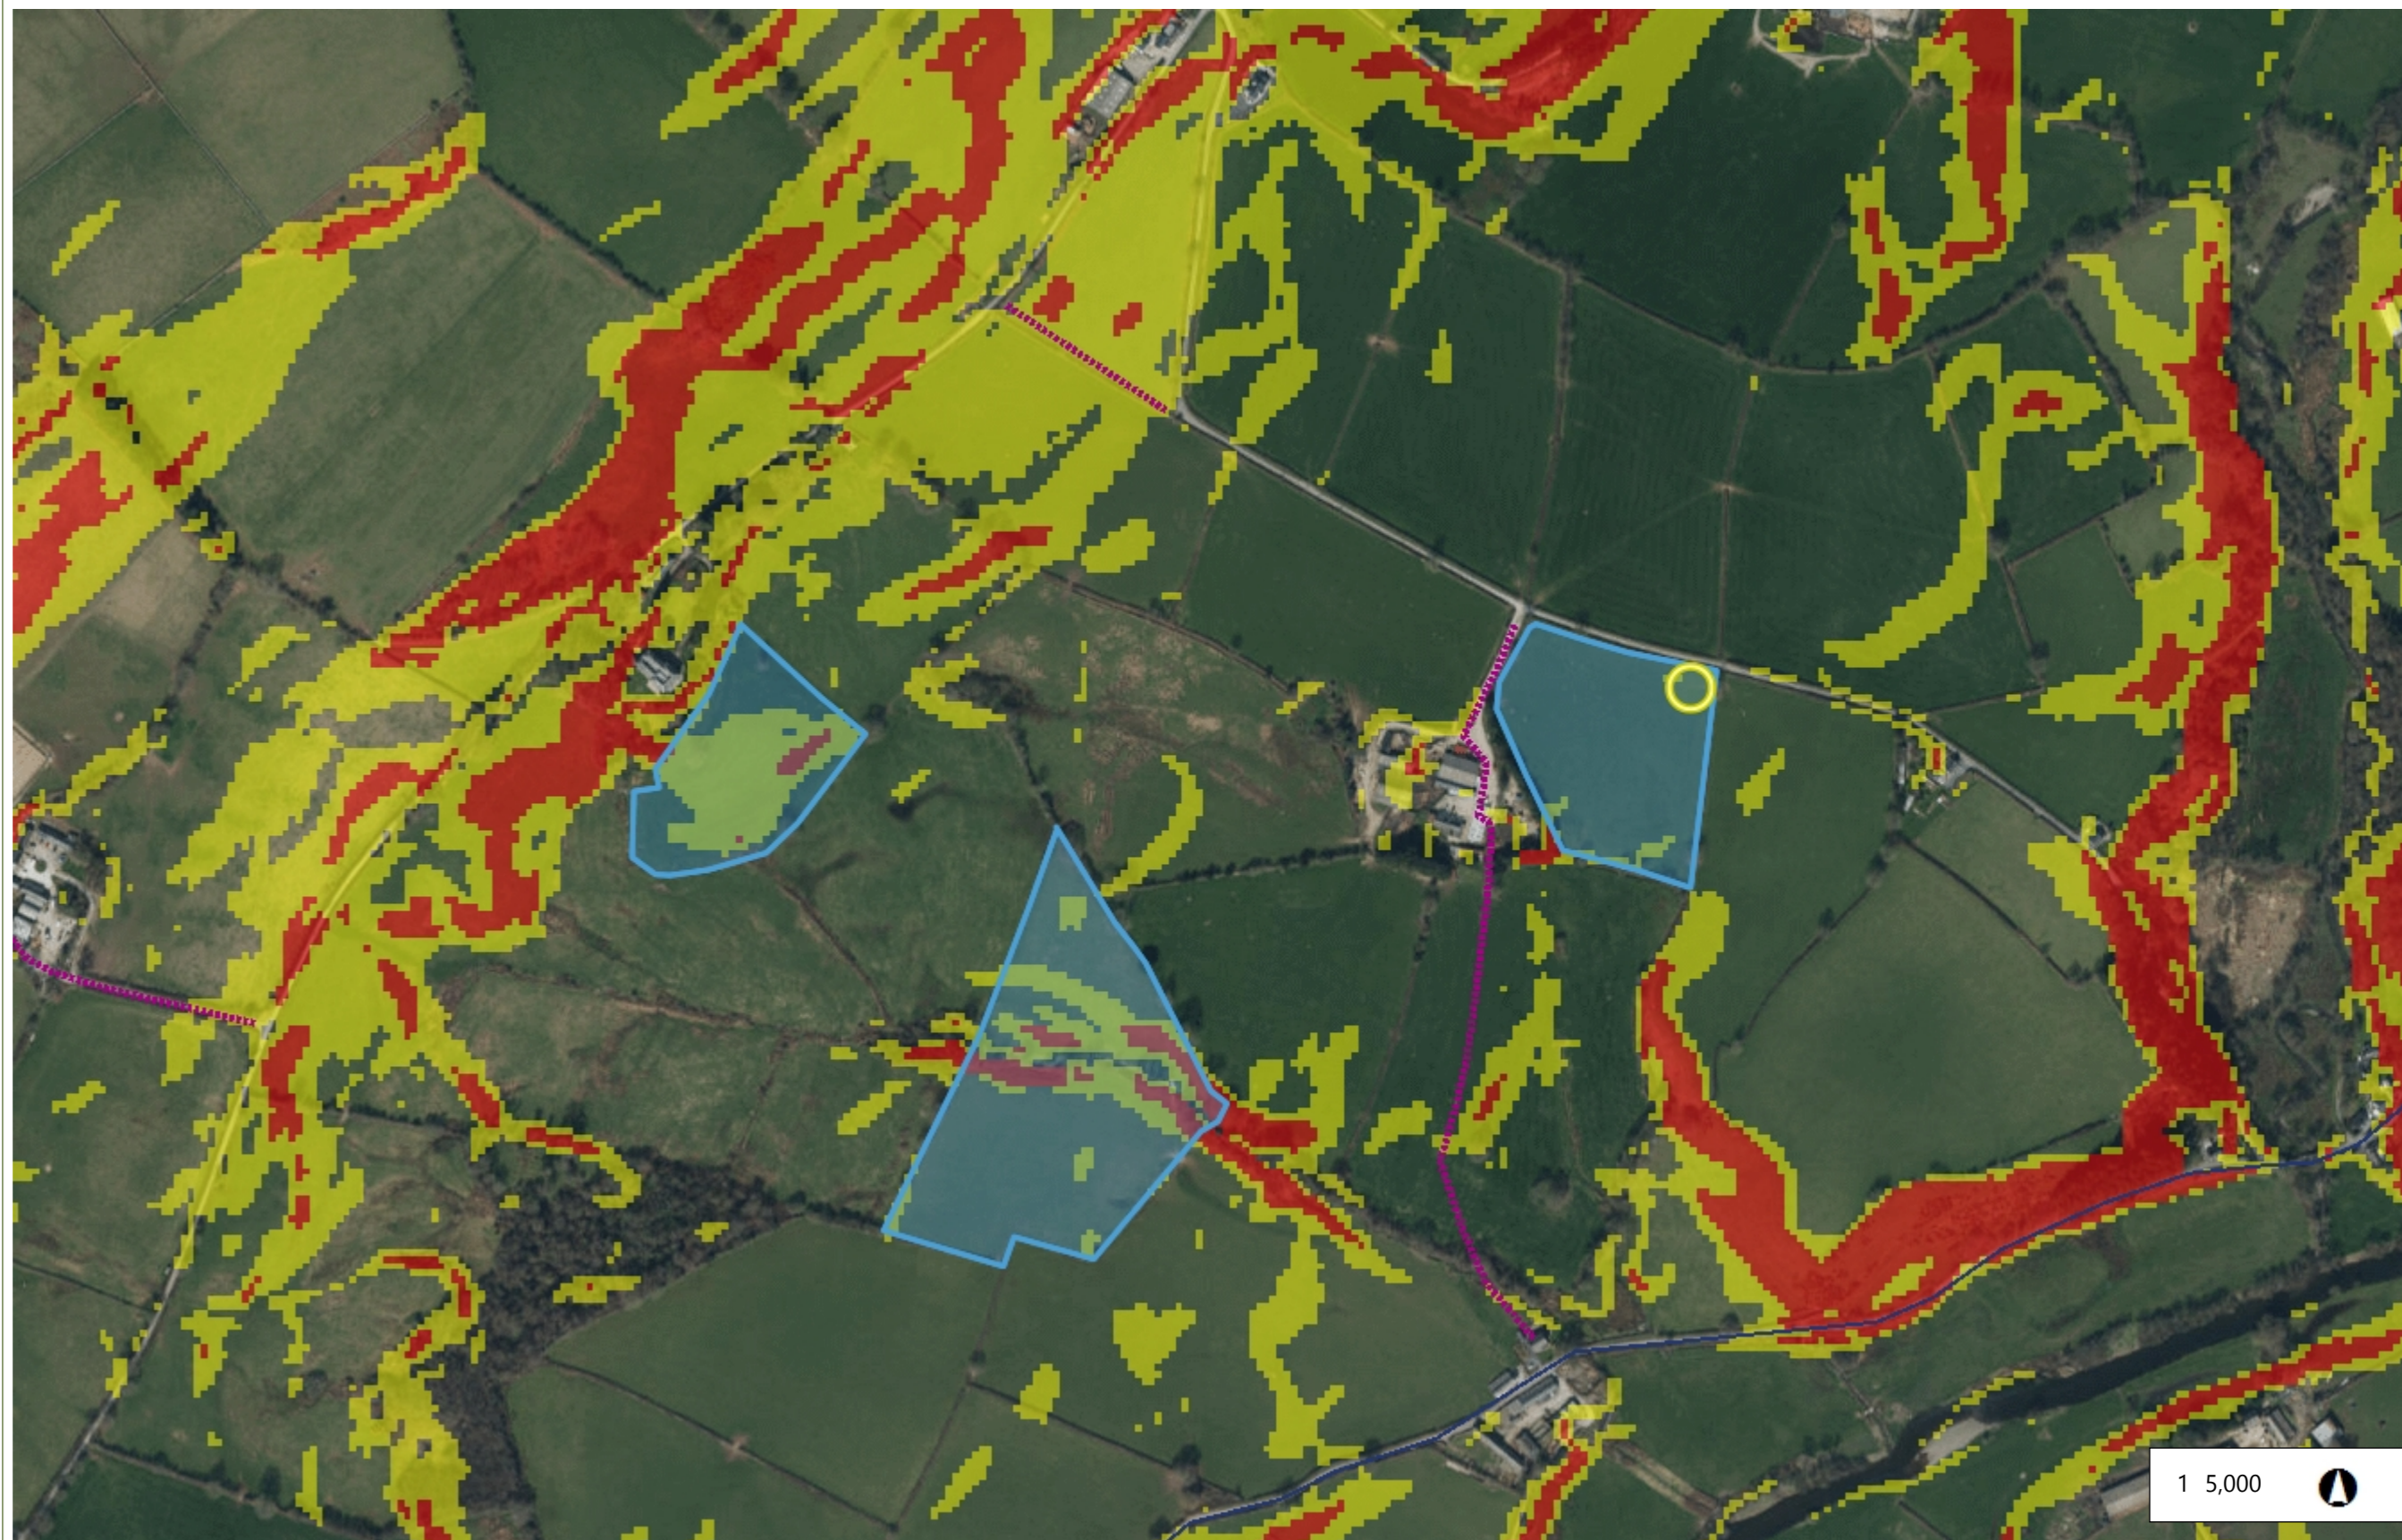

Legend

- Wales Coastal Path
- Public Rights of Way
- Sustrans National Cycle Network
  - OnRoad
  - TrafficFree
- Sustrans Reclassified Routes (Public)
  - OnRoad
  - TrafficFree
- Slope for landspreading
  - Slope > 7 Degrees
  - Slope >= 12 Degrees

Notes

0.3 0 0.13 0.3 Kilometers

British\_National\_Grid

© Crown Copyright and database rights Ordnance Survey, Natural Resources Wales, 100019741, 2015. © Hawfrainn y Goron a hawl cronfa ddata Arolwg Ordnans, Cyfoeth Naturiol Cymru, 100019741, 2015. This map is a user generated static output from an Internet mapping site and is for reference only. Data layers that appear on this map may or may not be accurate, current, or otherwise reliable.