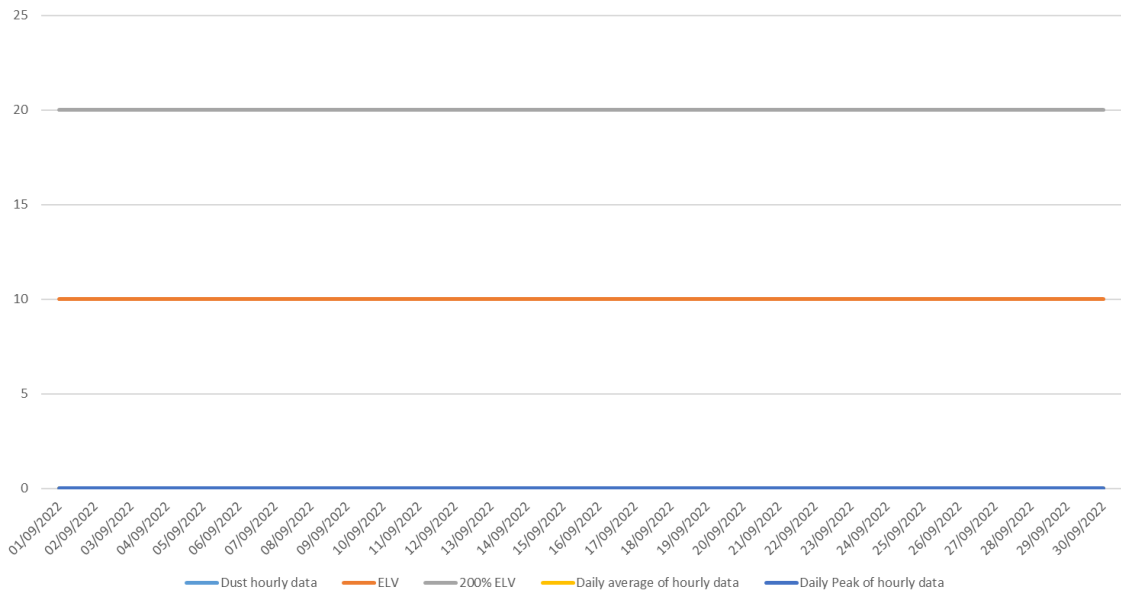

Summary of Particulate emissions - Sep 2022

Summary of Particulate Emission - Sep 2022