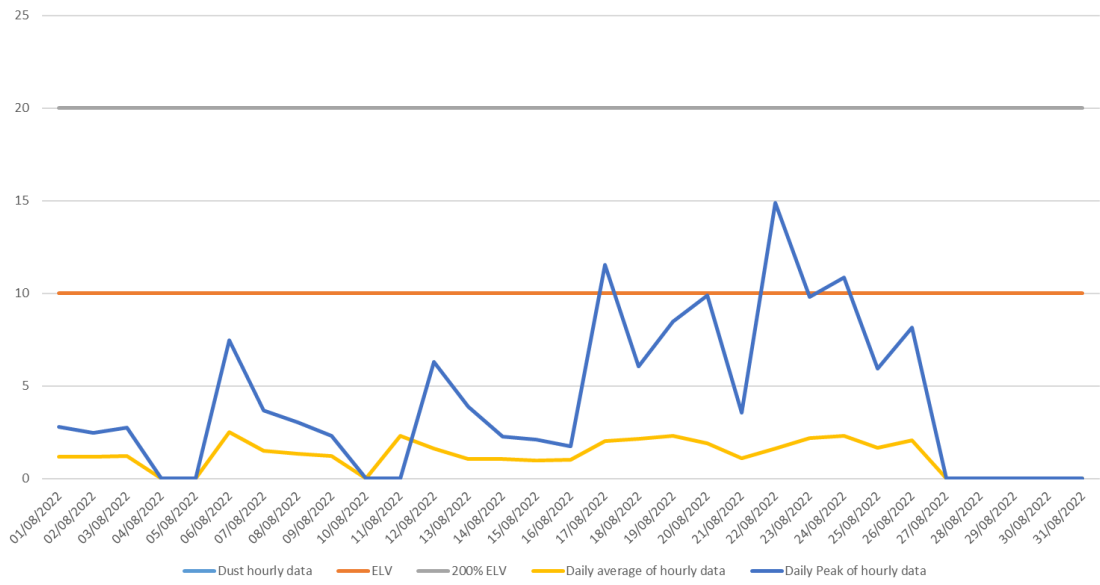

Summary of Particulate emissions - Aug 2022

Summary of Particulate Emission - Aug 2022