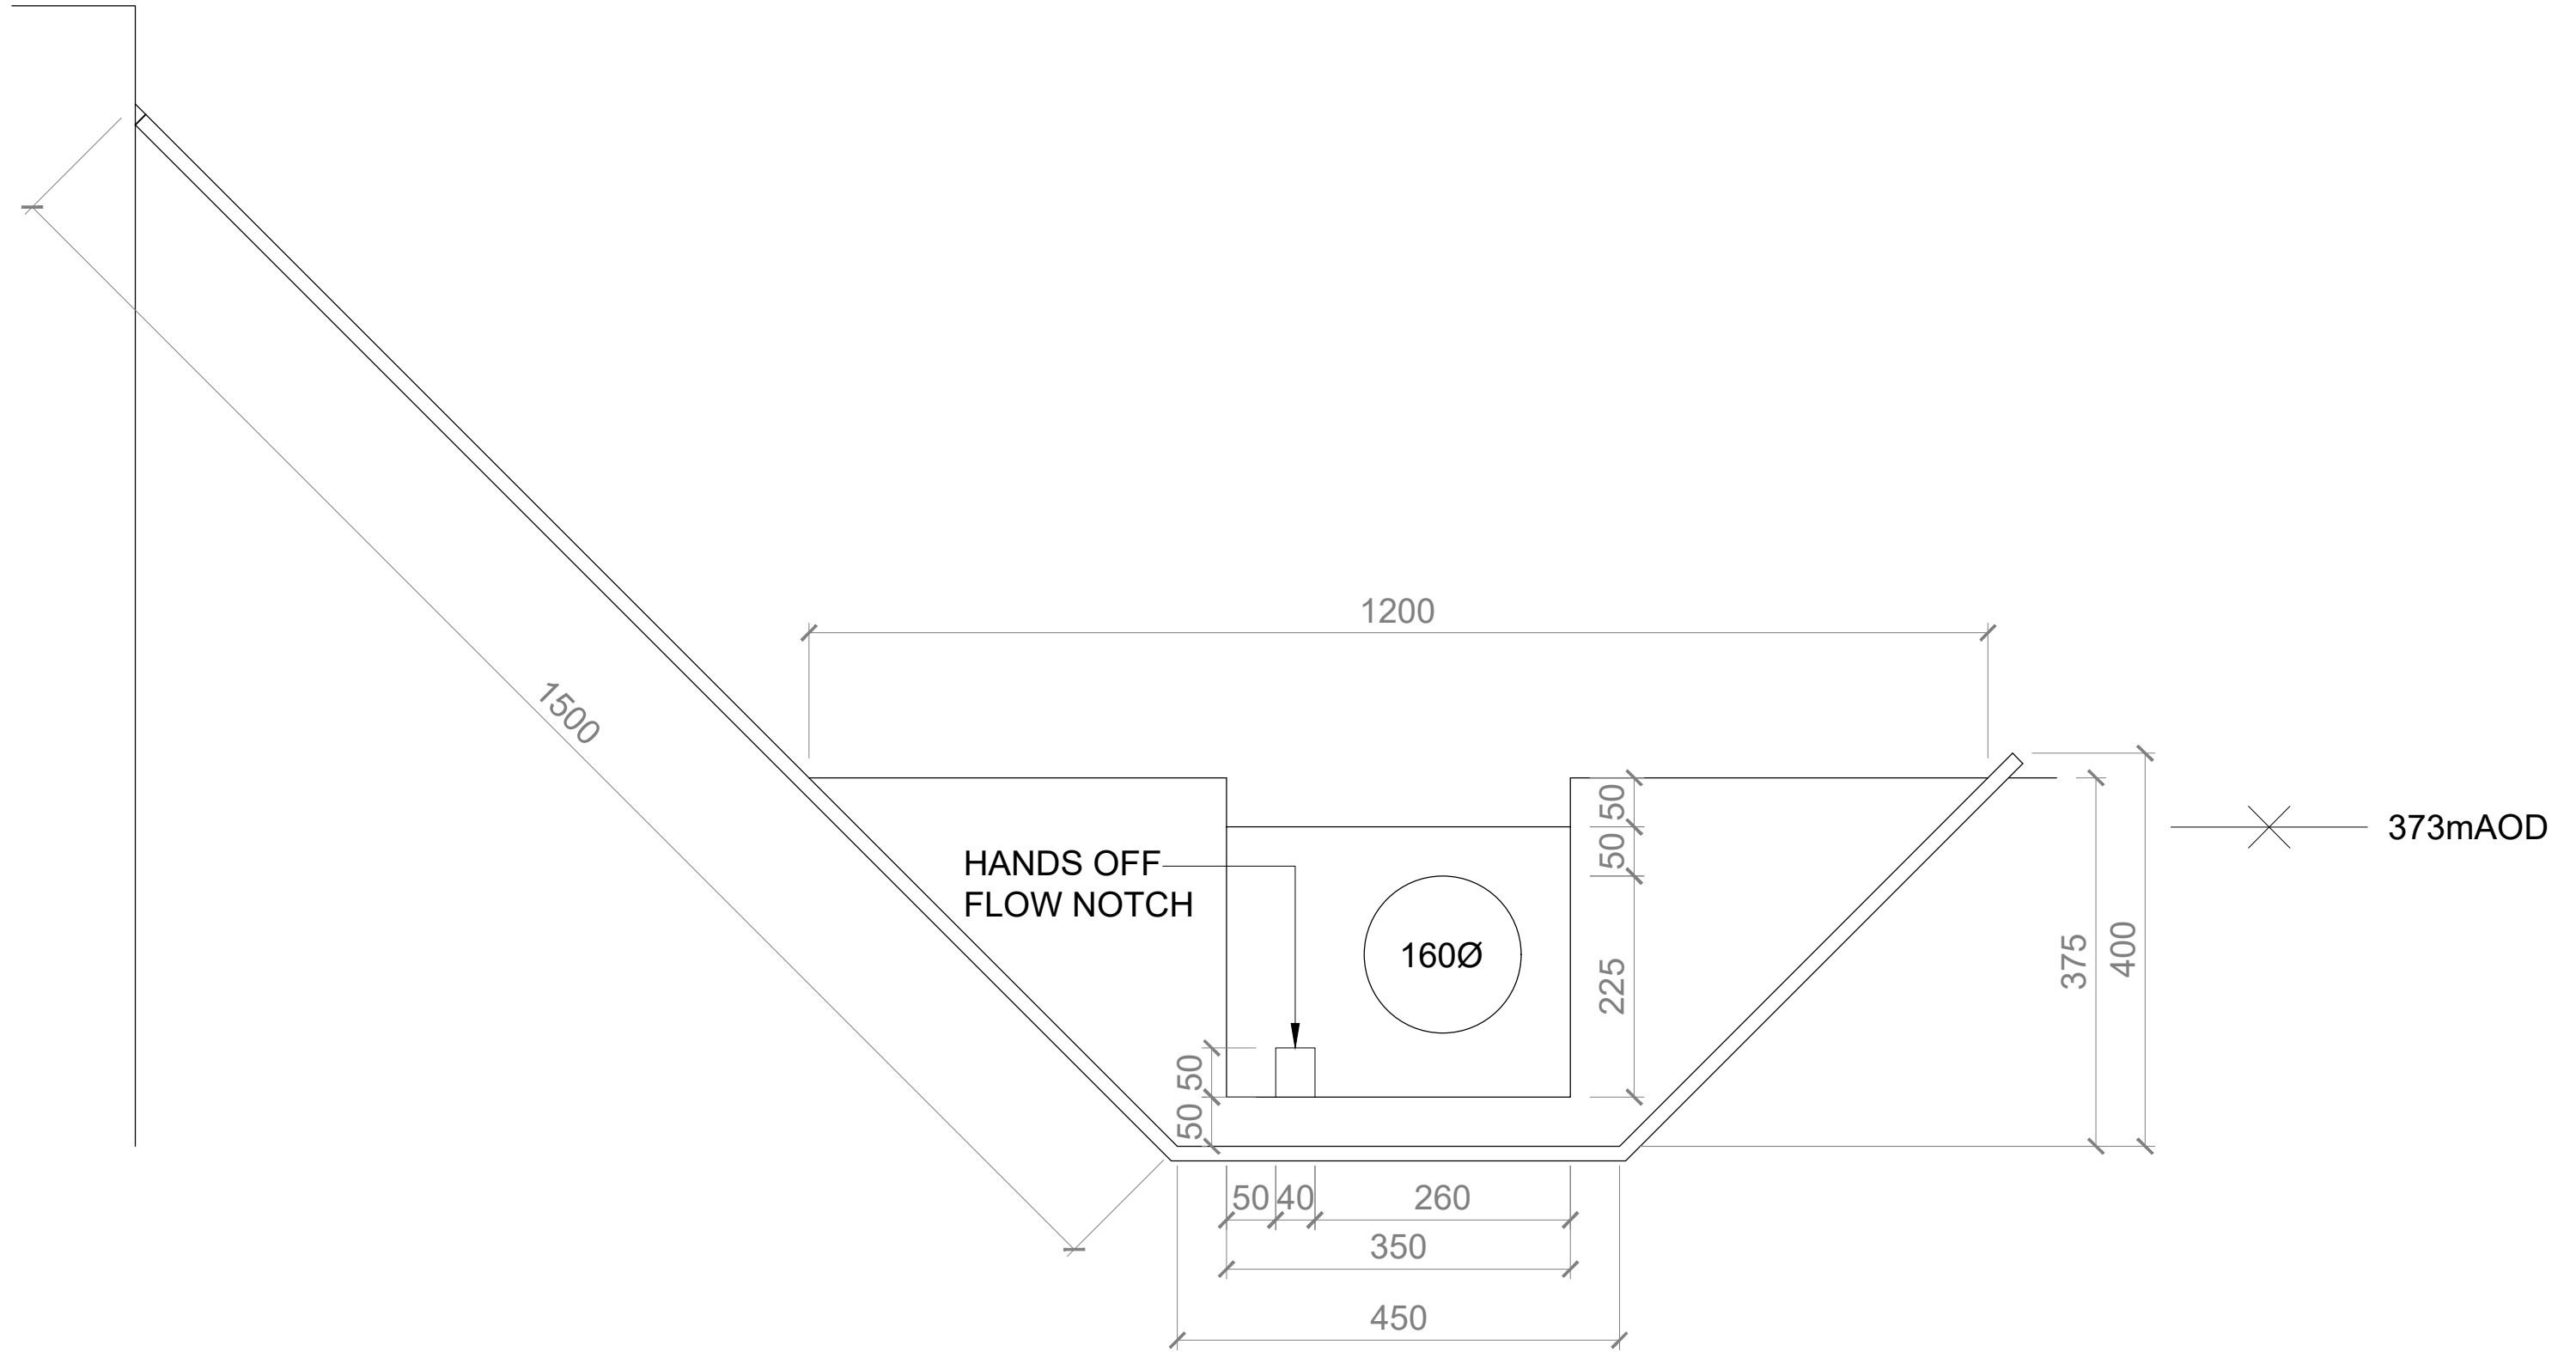

SILENT VALLEY HYDRO
INTAKE WEIR
ELEVATION DRAWING - DRG 01C

DRAWING REPLICATED ON BEHALF OF BLANAU GWENT COUNCIL.
DIMENSIONS TAKEN FROM ORIGINAL SKETCH, DO NOT TO SCALE.
ALL DIMENSIONS ARE IN MM.