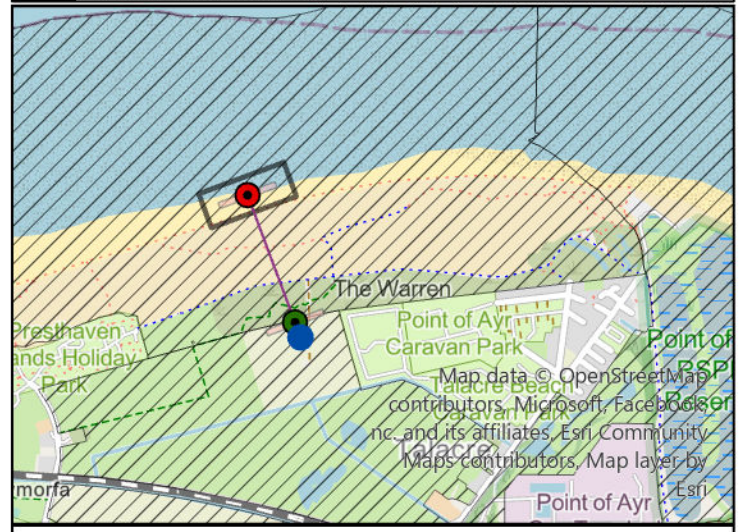

- HDD Entry point
- Cable1 Junction Box
- HDD Exit point
- HDD Route
- SSSI's
- Geophysical survey (20m x 200m)
- Marine Licence Area

HDD Route

Map data © OpenStreetMap contributors, Microsoft, Esri, and its affiliates, Esri Community Maps contributors, and Esri.