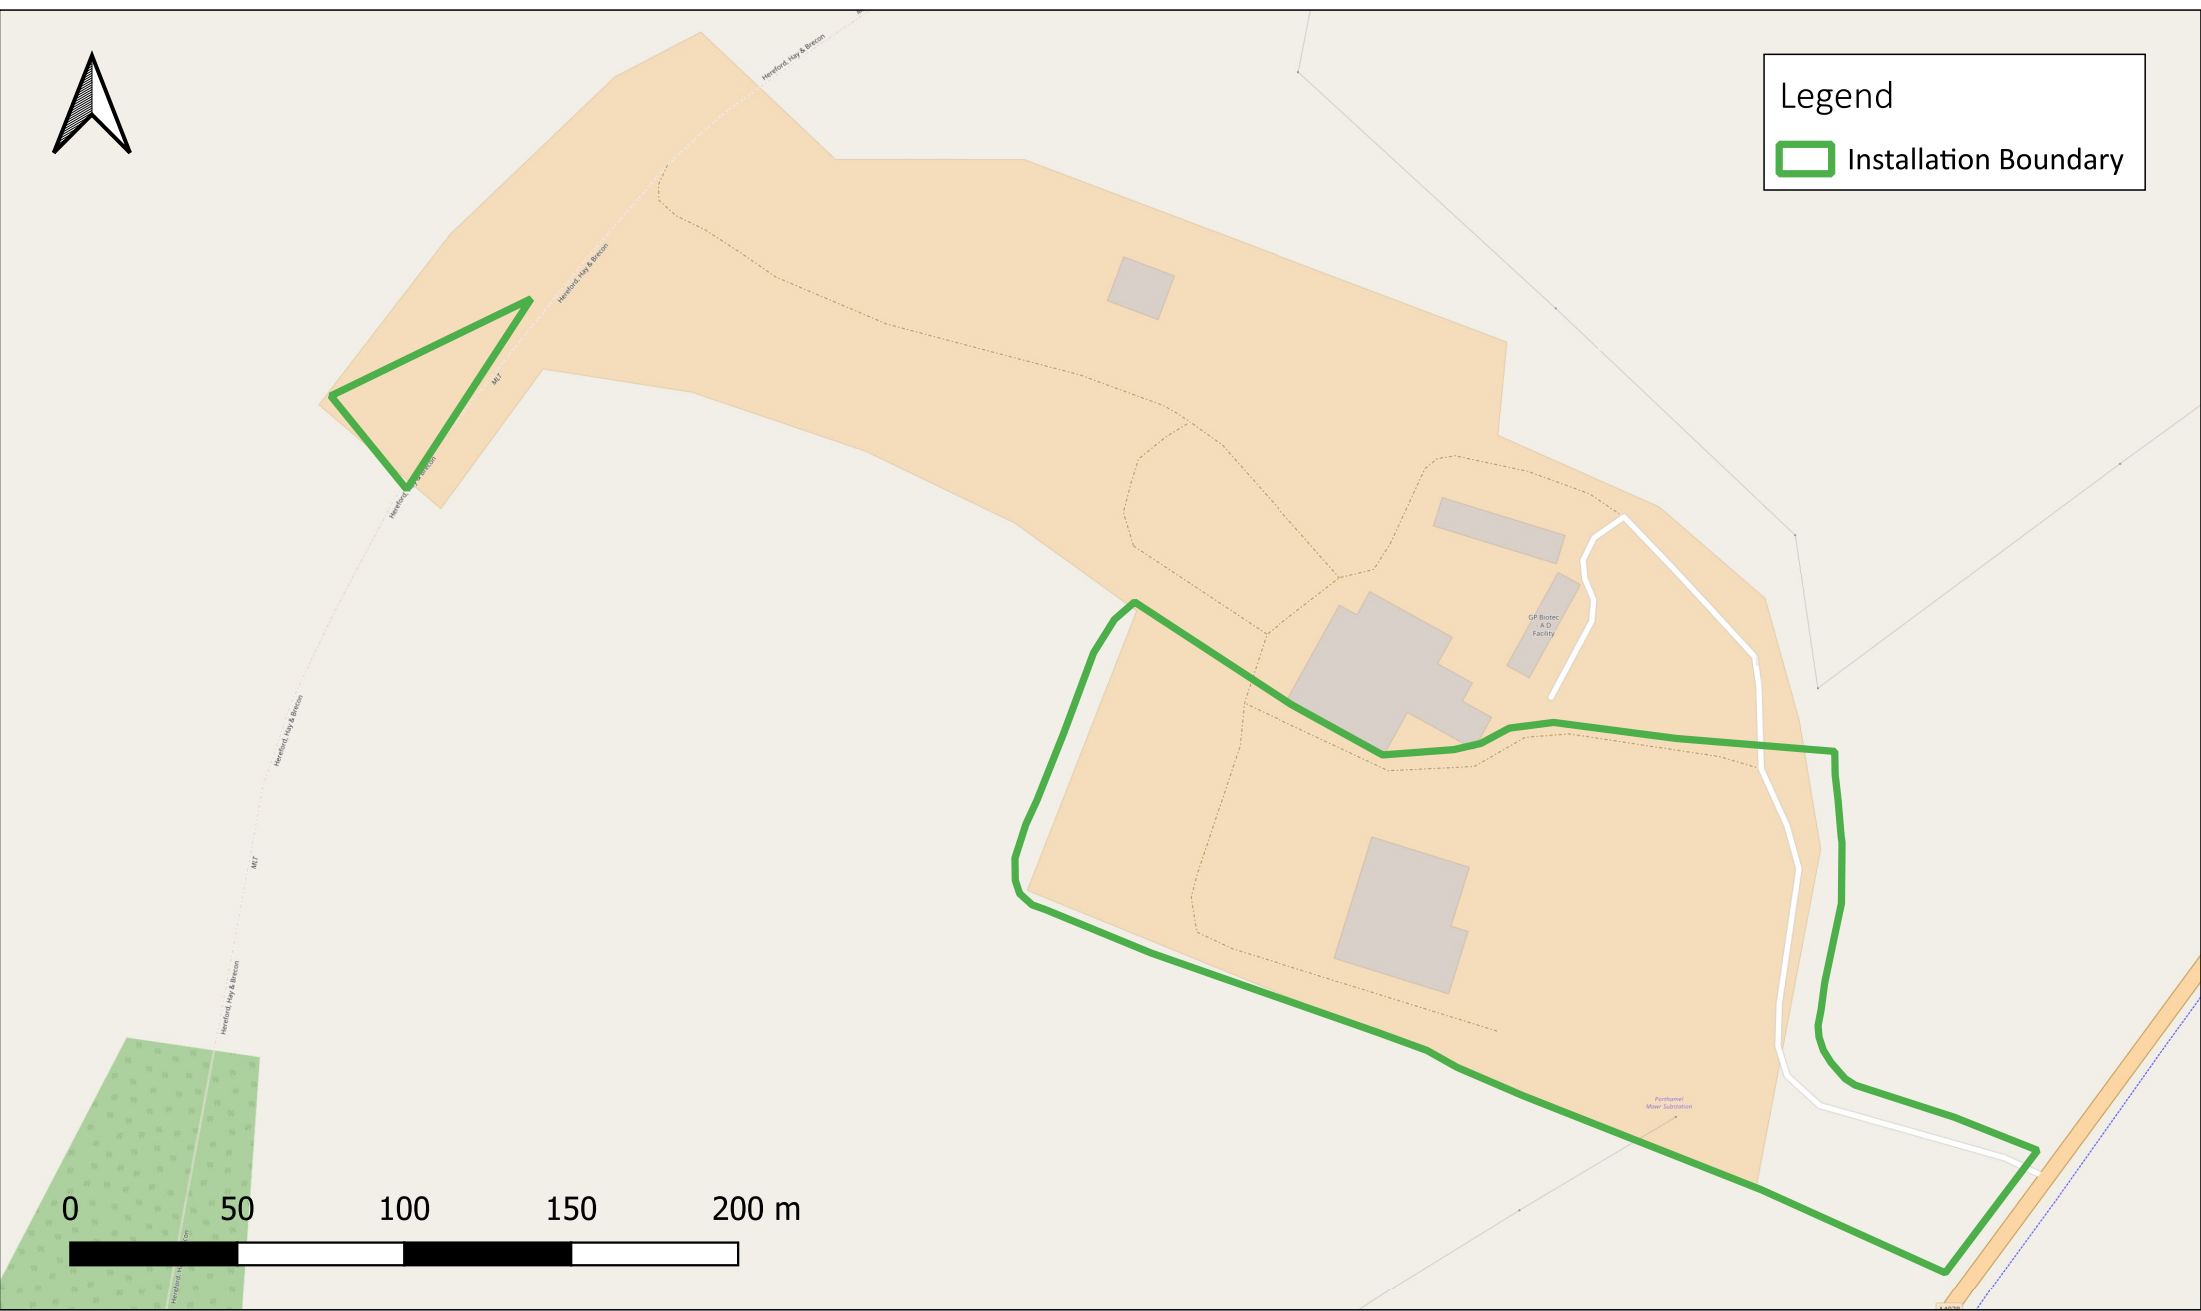

Legend

 Installation Boundary

Project Number: SOL_24_P060_GPB
Doc Ref: Annex B_Site Plans
Map Title: Installation Boundary
Date: 15/01/2025
Drawn by: RM
Checked by: SR

Site Address:
GP Biotec Ltd - Anaerobic Digestion Facility
Great Porthamel
Brecon
LD3 0DL

1. Do not scale off this drawing
2. All dimensions to be confirmed on site
3. This drawing is copyright of Sol Environment Ltd
4. This drawing is to be read in conjunction with relevant consultant drawings and specifications
5. QMS Reference: QMS_7.5.39_TEM - Template - GIS Drawing - Horizontal v1