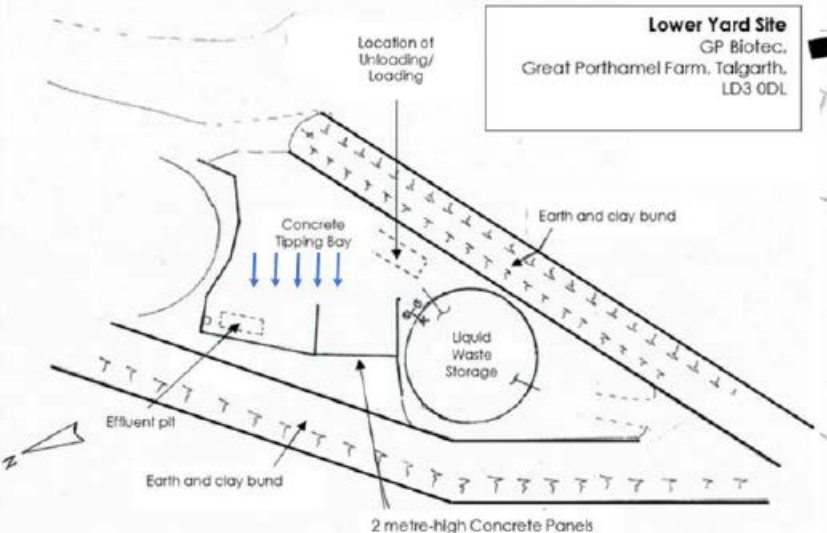

Lower Yard Site  
Great Porthamel Farm, Talgarth, Brecon, Powys, LD3 0DL

**Lower Yard Site**  
GP Biotec,  
Great Porthamel Farm, Talgarth,  
LD3 0DL

Great Porthamel  
Farm, Talgarth

**Key:**

-  PTO driven stirrer
-  Biocut
-  Drainage

**Scale 1:500**