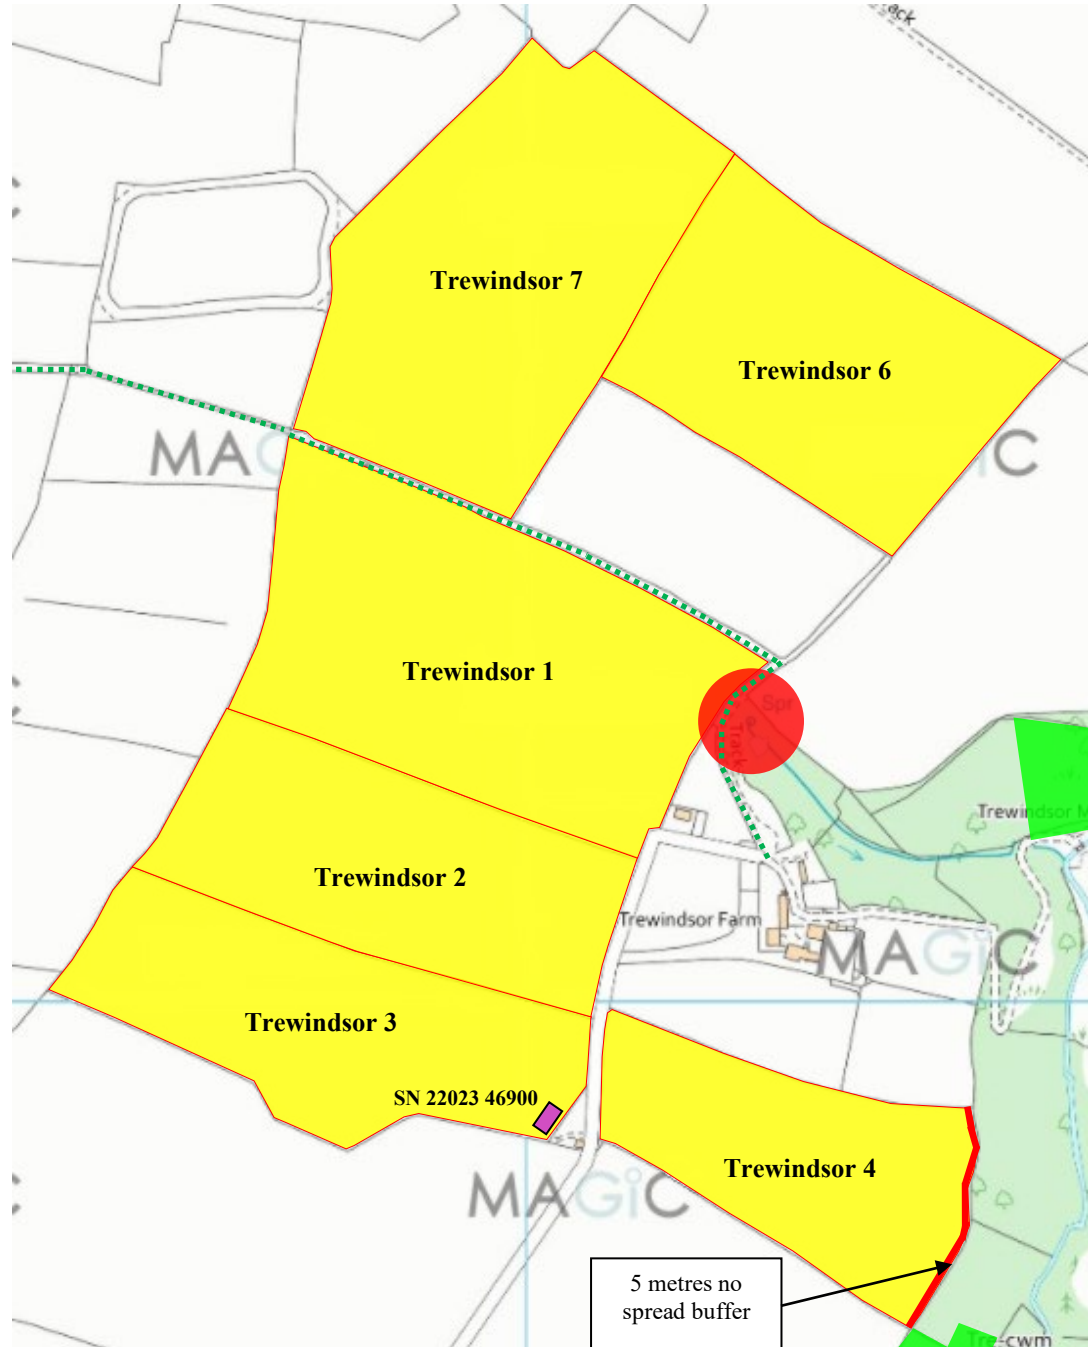

Ty Gwyn Farm – land at Trewindsor - Location Map

Map Key

	Non-Spreadable Section of Field
	No Spread Area
	Suitable for Spreading
	Ancient Woodland
	Water Course (10 Metres Buffer)
	Foot Path
	Spring, Well or Bore Hole (50 Metres Buffer)
	Other Features
	Nurse Tank

Name: Lyn Jones
Map Grid Ref: SN 22008 47305
Farm ID: Ty Gwyn (land at Trewindsor)
Farm Post Code: SA43 1PL

5 metres no spread buffer

Map Key

	Non-Spreadable Section of Field
	No Spread Area
	Suitable for Spreading
	Above ground slurry store
	Water Course (10 Metres Buffer)
	Foot Path
	Spring, Well or Bore Hole (50 Metres Buffer)
	Nurse Tank
	Ancient Woodland

Name: D. Morris
 Map Grid Ref: SN 22187 42645
 Farm ID: Castell Malgwyn Farm
 Farm Post Code: SA43 2QB

Castell Malgwyn Farm – Location Map

Map Key

	Non-Spreadable Section of Field
	No Spread Area
	Suitable for Spreading
	Above ground slurry store
	Water Course (10 Metres Buffer)
	Foot Path
	Spring, Well or Bore Hole (50 Metres Buffer)
	Nurse Tank
	Ancient Woodland

Name: D. Morris
 Map Grid Ref: SN 22031 42523
 Farm ID: Castell Malgwyn Farm
 Farm Post Code: SA43 2QB

Castell Malgwyn Farm – Location Map