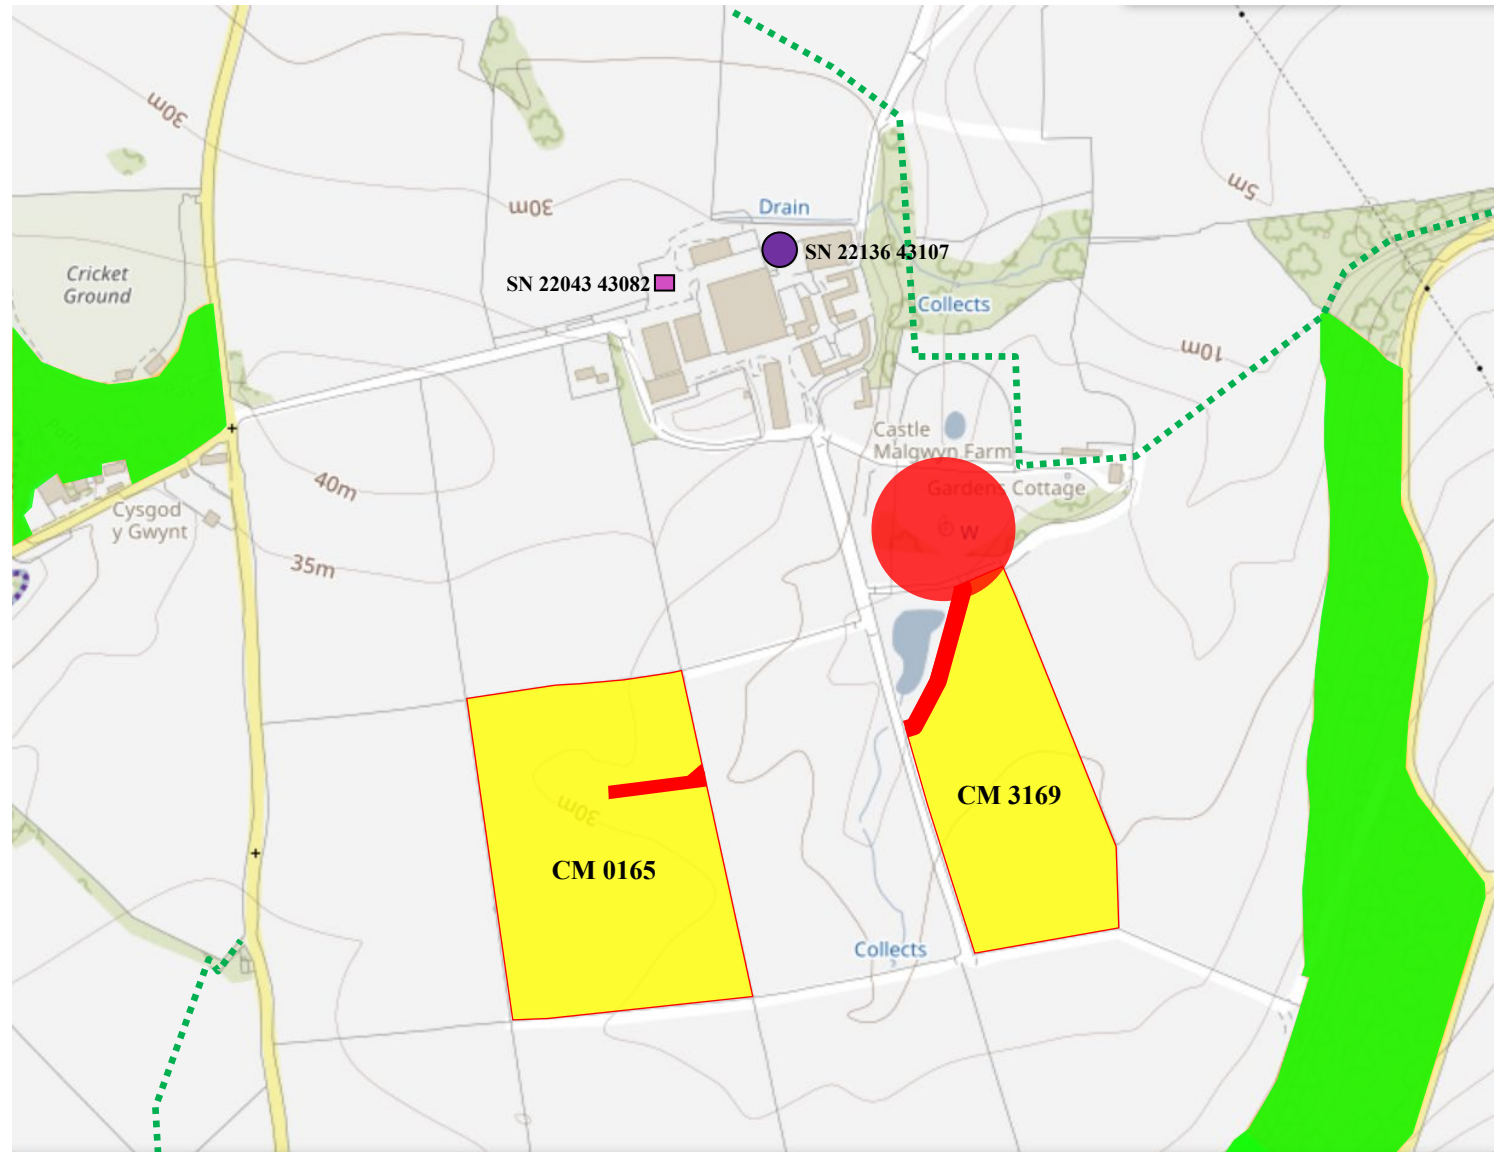

Ty Gwyn Farm – land at Trewindsor - Location Map

Map Key

	Non-Spreadable Section of Field
	No Spread Area
	Suitable for Spreading
	Ancient Woodland
	Water Course (10 Metres Buffer)
	Foot Path
	Spring, Well or Bore Hole (50 Metres Buffer)
	Other Features
	Nurse Tank

Name: Lyn Jones
Map Grid Ref: SN 22008 47305
Farm ID: Ty Gwyn (land at Trewindsor)
Farm Post Code: SA43 1PL

5 metres no spread buffer

Map Key

	Non-Spreadable Section of Field
	No Spread Area
	Suitable for Spreading
	Above ground slurry store
	Water Course (10 Metres Buffer)
	Foot Path
	Spring, Well or Bore Hole (50 Metres Buffer)
	Nurse Tank
	Ancient Woodland

Name: D. Morris
 Map Grid Ref: SN 22187 42645
 Farm ID: Castell Malgwyn Farm
 Farm Post Code: SA43 2QB

Castell Malgwyn Farm – Location Map

Map Key

	Non-Spreadable Section of Field
	No Spread Area
	Suitable for Spreading
	Above ground slurry store
	Water Course (10 Metres Buffer)
	Foot Path
	Spring, Well or Bore Hole (50 Metres Buffer)
	Nurse Tank
	Ancient Woodland

Name: D. Morris
 Map Grid Ref: SN 22031 42523
 Farm ID: Castell Malgwyn Farm
 Farm Post Code: SA43 2QB

Castell Malgwyn Farm – Location Map