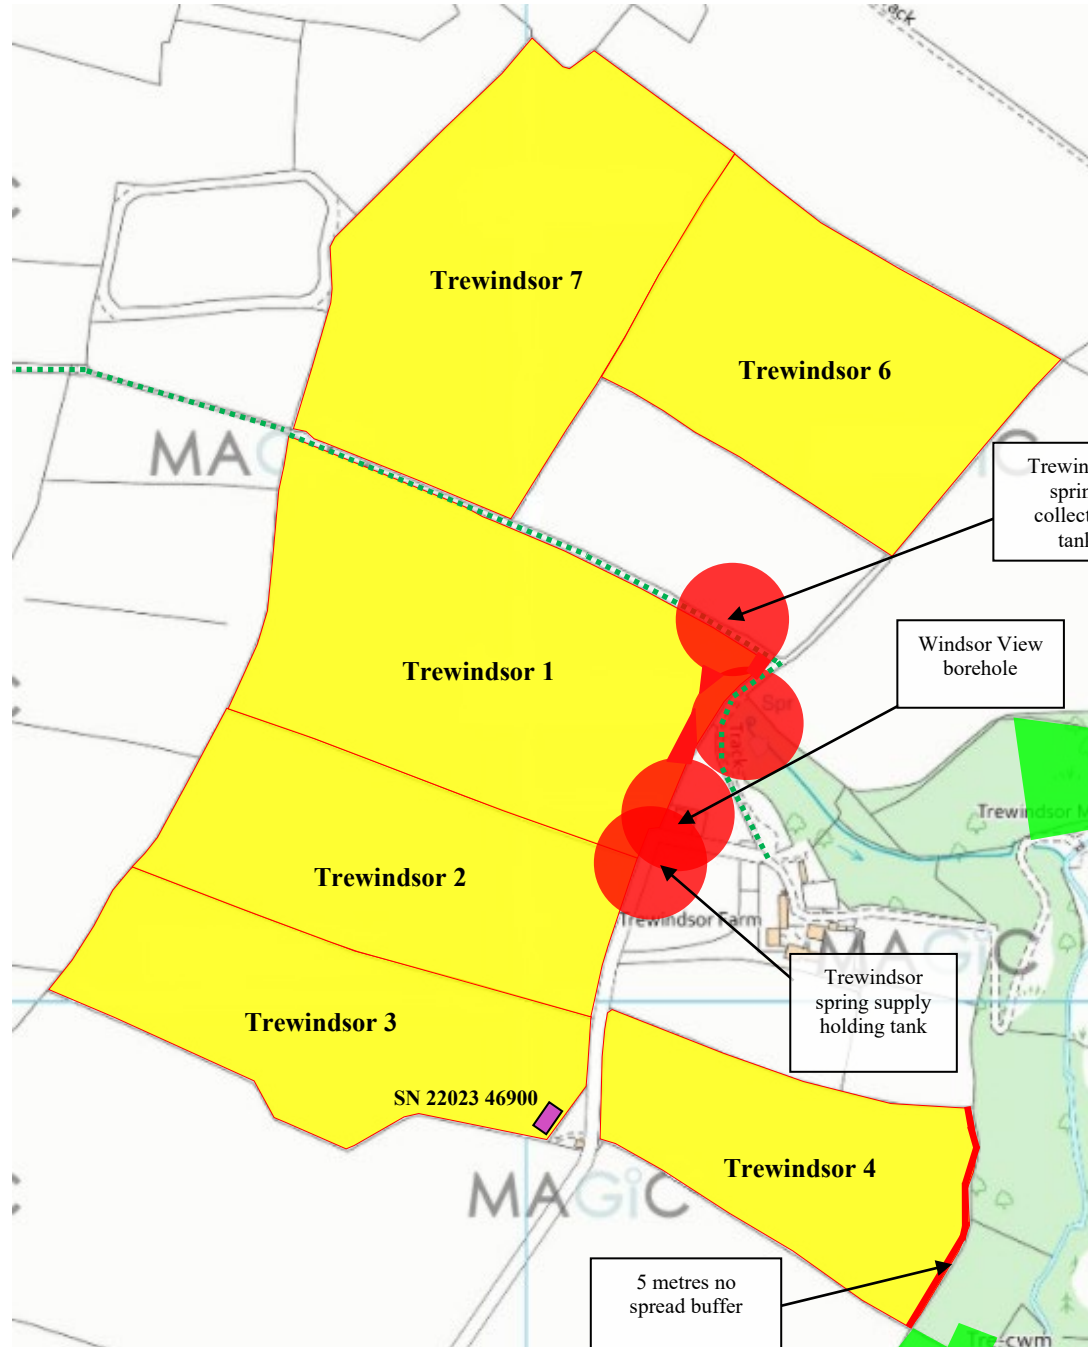

Ty Gwyn Farm – land at Trewindsor - Location Map

Map Key

	Non-Spreadable Section of Field
	No Spread Area
	Suitable for Spreading
	Ancient Woodland
	Water Course (10 Metres Buffer)
	Foot Path
	Spring, Well or Bore Hole (50 Metres Buffer)
	Other Features
	Nurse Tank

Name: Lyn Jones
Map Grid Ref: SN 22008 47305
Farm ID: Ty Gwyn (land at Trewindsor)
Farm Post Code: SA43 1PL

5 metres no spread buffer

Trewindsor spring collection tank

Windsor View borehole

Trewindsor spring supply holding tank

SN 22023 46900

Map Key

	Non-Spreadable Section of Field
	No Spread Area
	Suitable for Spreading
	Above ground slurry store
	Water Course (10 Metres Buffer)
	Foot Path
	Spring, Well or Bore Hole (50 Metres Buffer)
	Nurse Tank
	Ancient Woodland

Name: D. Morris
 Map Grid Ref: SN 22187 42645
 Farm ID: Castell Malgwyn Farm
 Farm Post Code: SA43 2QB

Castell Malgwyn Farm – Location Map

Map Key

	Non-Spreadable Section of Field
	No Spread Area
	Suitable for Spreading
	Above ground slurry store
	Water Course (10 Metres Buffer)
	Foot Path
	Spring, Well or Bore Hole (50 Metres Buffer)
	Nurse Tank
	Ancient Woodland