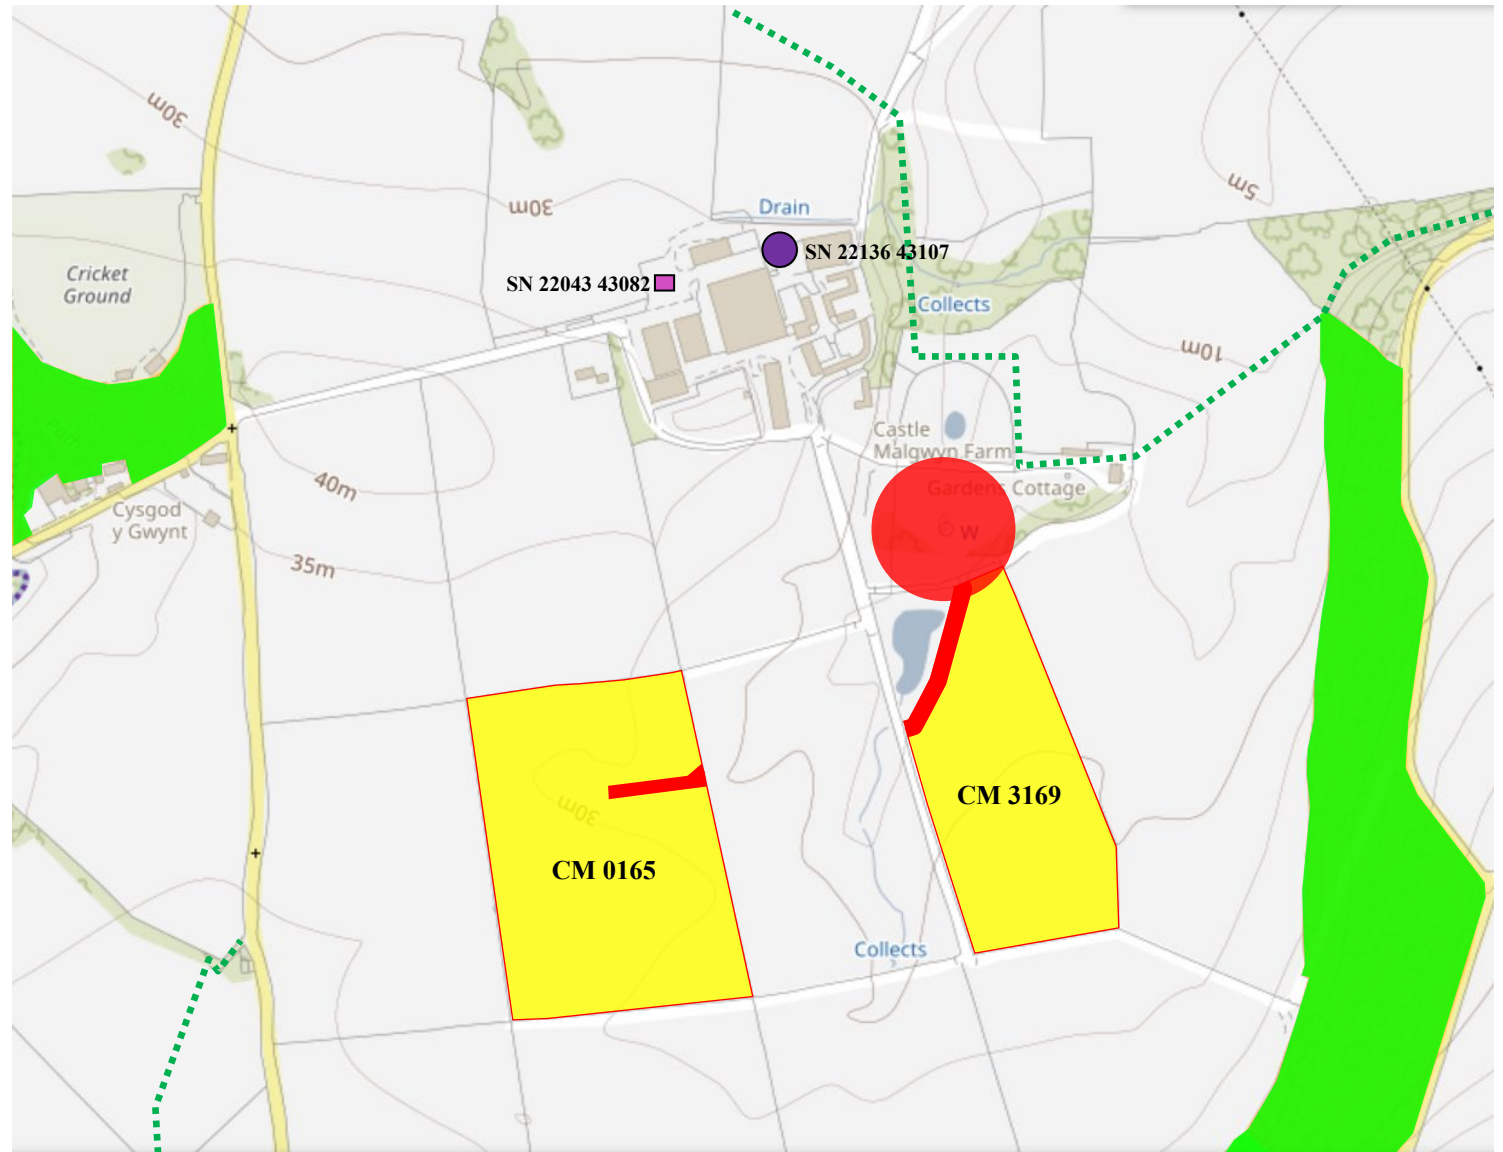

Ty Gwyn Farm – land at Trewindsor - Location Map

Map Key

	Non-Spreadable Section of Field
	No Spread Area
	Suitable for Spreading
	Ancient Woodland
	Water Course (10 Metres Buffer)
	Foot Path
	Spring, Well or Bore Hole (50 Metres Buffer)
	Other Features
	Nurse Tank

Name: Lyn Jones
Map Grid Ref: SN 22008 47305
Farm ID: Ty Gwyn (land at Trewindsor)
Farm Post Code: SA43 1PL

5 metres no spread buffer

Trewindsor spring collection tank

Windsor View borehole

Trewindsor spring supply holding tank

SN 22023 46900

Map Key

	Non-Spreadable Section of Field
	No Spread Area
	Suitable for Spreading
	Above ground slurry store
	Water Course (10 Metres Buffer)
	Foot Path
	Spring, Well or Bore Hole (50 Metres Buffer)
	Nurse Tank
	Ancient Woodland

Name: D. Morris
 Map Grid Ref: SN 22187 42645
 Farm ID: Castell Malgwyn Farm
 Farm Post Code: SA43 2QB

Castell Malgwyn Farm – Location Map

Map Key

	Non-Spreadable Section of Field
	No Spread Area
	Suitable for Spreading
	Above ground slurry store
	Water Course (10 Metres Buffer)
	Foot Path
	Spring, Well or Bore Hole (50 Metres Buffer)
	Nurse Tank
	Ancient Woodland