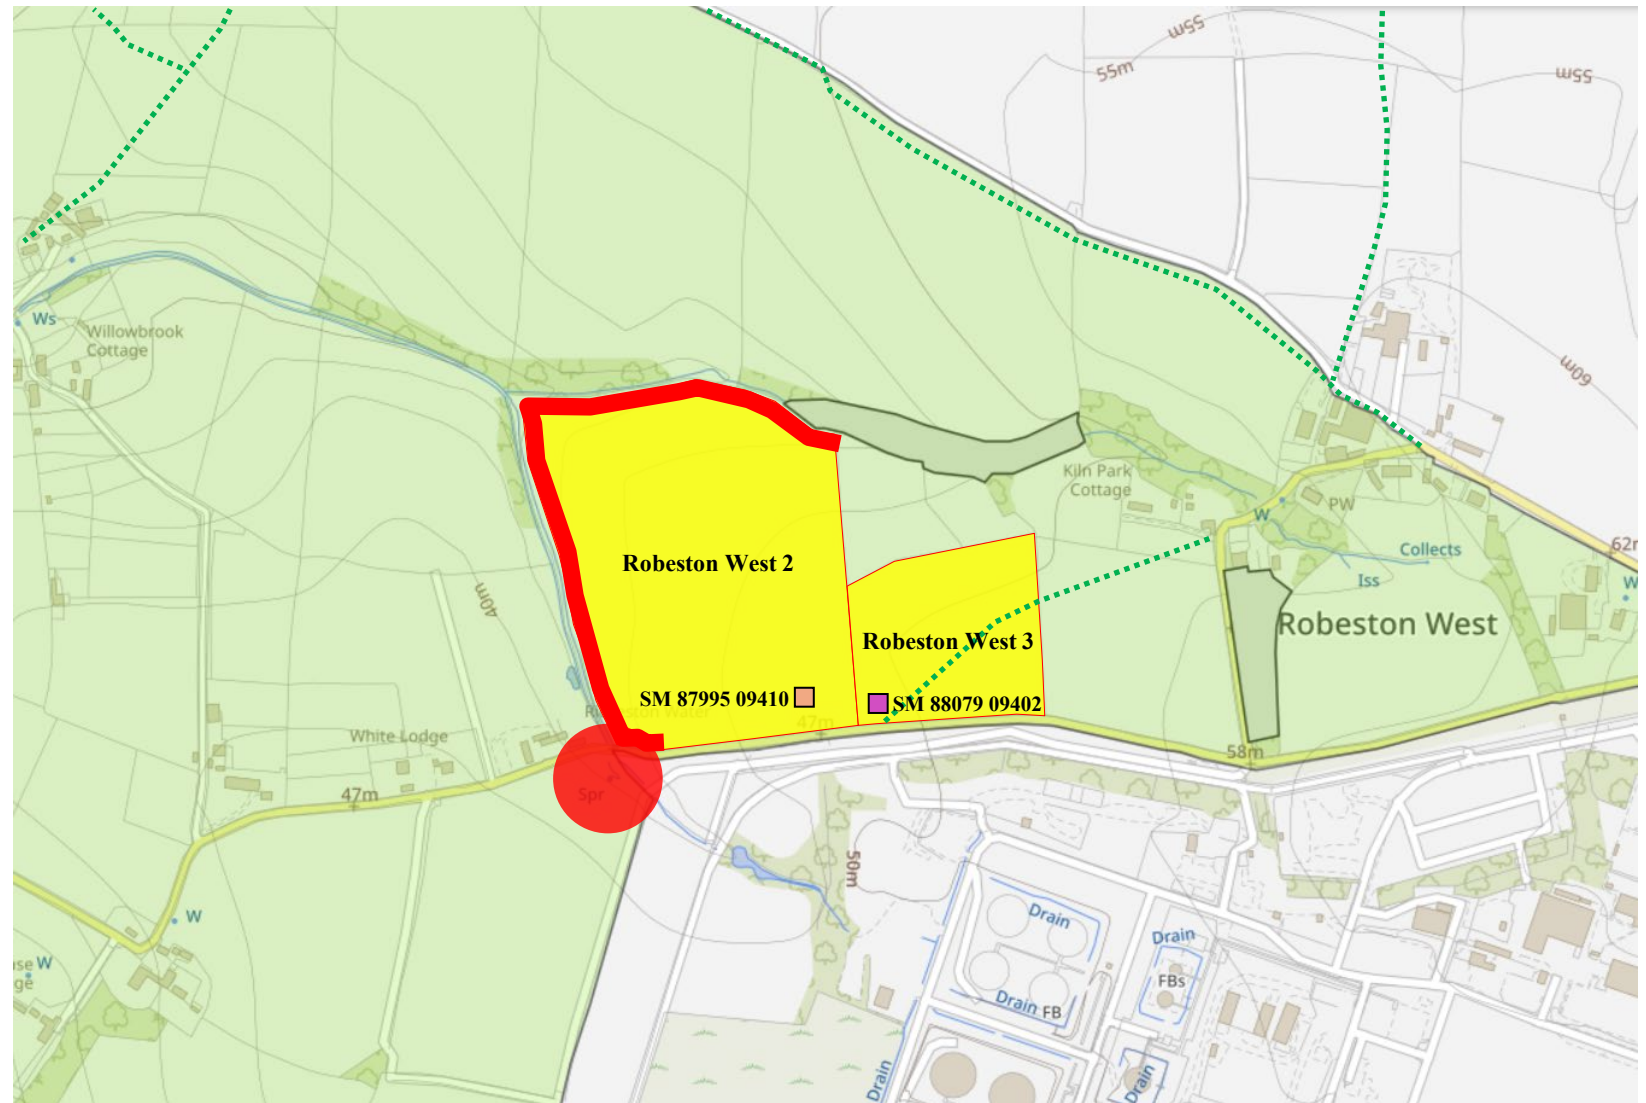

Map Key

	Non-Spreadable Section of Field
	No Spread Area
	Suitable for Spreading
	Stockpile Location (Field Heap)
	Water Course (10 Metres Buffer)
	Foot Path
	Spring, Well or Bore Hole (50 Metres Buffer)
	Other Features
	Nurse Tank
	Ancient Woodland
	Pembrokeshire Coast National Park
	Scheduled Monument – Burnt Mound 160m E of Woodsend

Name: M. Griffiths
 Grid Ref: SM 88220 10047
 Farm ID: Little Welsh Wood
 Farm Post Code: SA73 3TL

Little Welsh Wood – Location Map

Map Key

	Non-Spreadable Section of Field
	No Spread Area
	Suitable for Spreading
	Stockpile Location (Field Heap)
	Water Course (10 Metres Buffer)
	Foot Path
	Spring, Well or Bore Hole (50 Metres Buffer)
	Other Features
	Nurse Tank
	Ancient Woodland
	Pembrokeshire Coast National Park

Name: M. Griffiths
 Grid Ref: SM 88046 09469
 Farm ID: Little Welsh Wood
 Farm Post Code: SA73 3TL

Little Welsh Wood – Location Map

Map Key

	Non-Spreadable Section of Field
	No Spread Area
	Suitable for Spreading
	Stockpile Location (Field Heap)
	Water Course (10 Metres Buffer)
	Foot Path
	Spring, Well or Bore Hole (50 Metres Buffer)
	Other Features
	Nurse Tank
	Scheduled Monument – Roman Castle

Name: D. Hughes
 Grid Ref: SM 89609 10421
 Farm ID: Summerhill Farm
 Farm Post Code: SA62 3AA

Summerhill Farm – Location Map