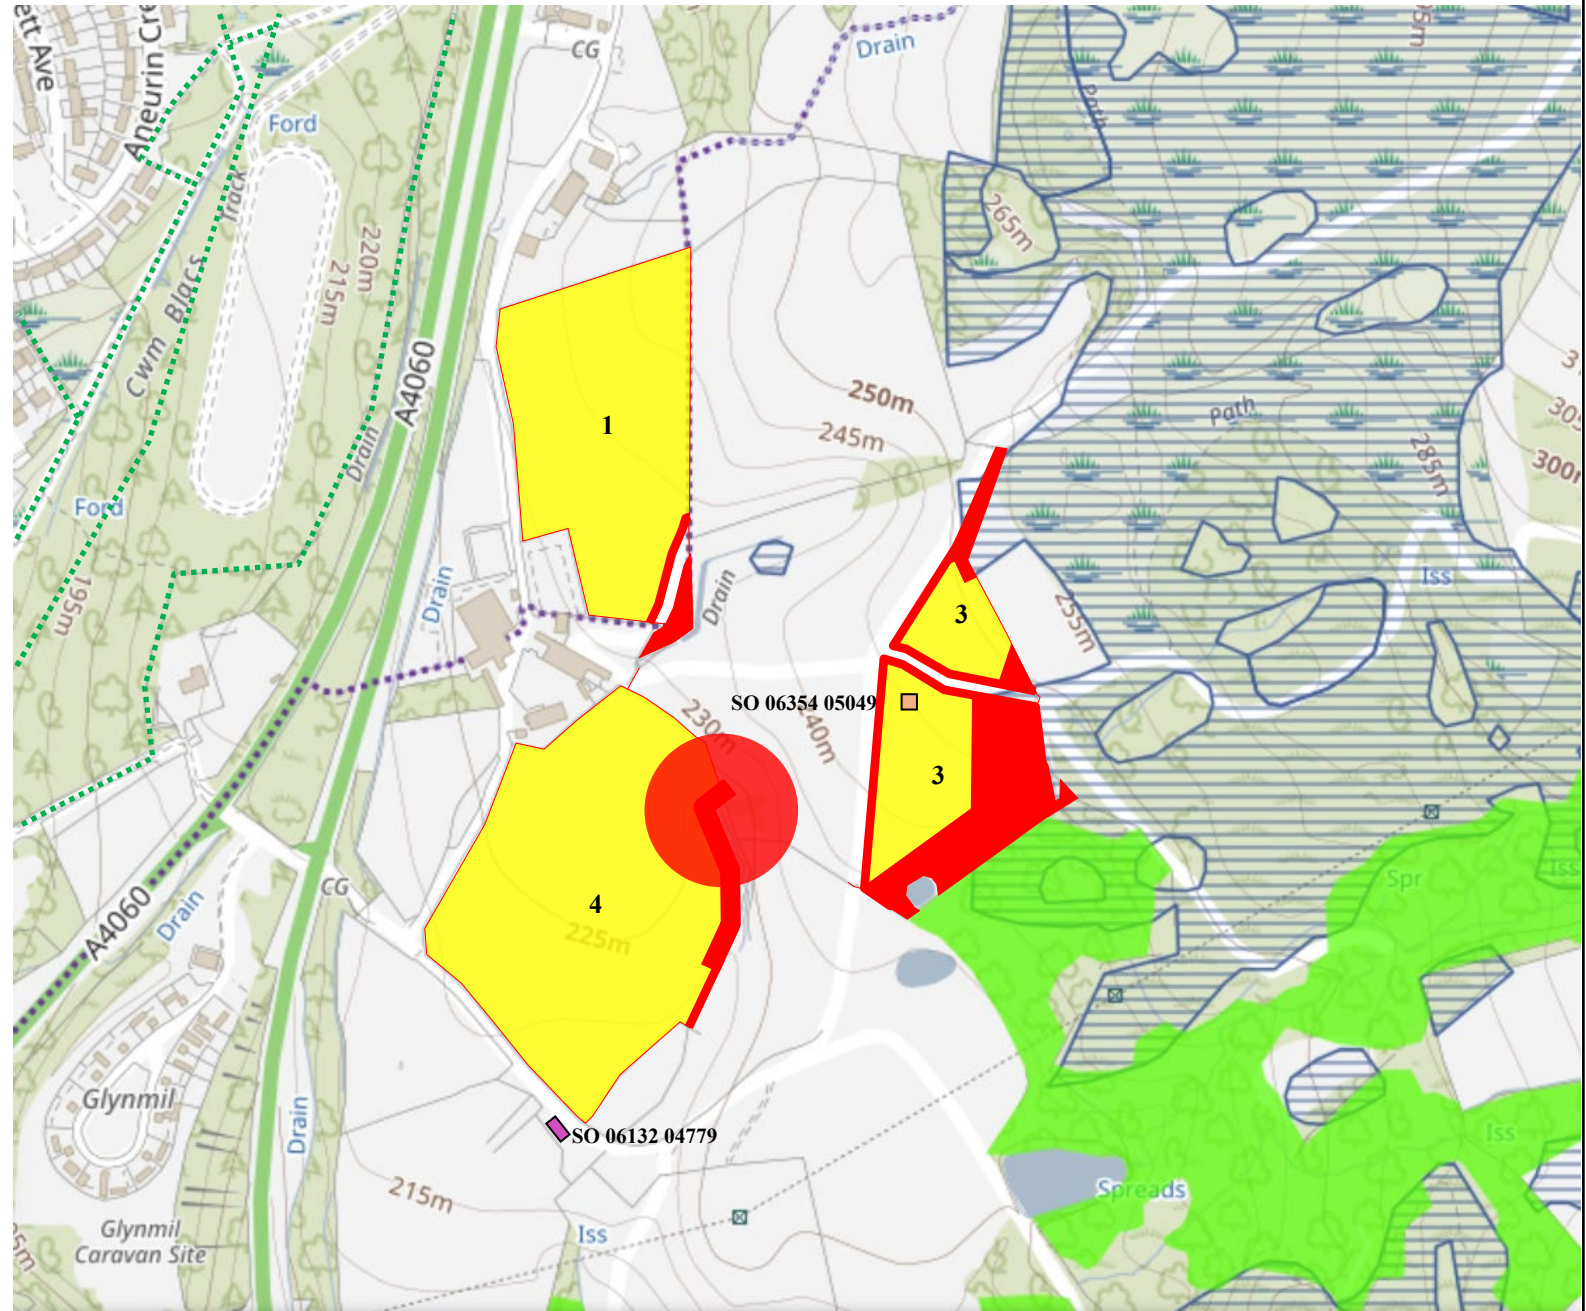

Map Key

	Non-Spreadable Section of Field
	No Spread Area
	Suitable for Spreading
	Stockpile Location (Field Heap)
	Water Course (10 Metres Buffer)
	Foot Path
	Spring, Well or Bore Hole (50 Metres Buffer)
	Nurse Tank
	Ancient Woodland
	Priority Habitat: Lowland Dry Acid Grassland

Name: H. Williams
 Map Grid Ref: SO 06293 05005
 Farm ID: Cwmlacks Farm
 Farm Post Code: CF48 4AJ

Cwmlacks Farm – Location Map

Map Key

	Non-Spreadable Section of Field
	No Spread Area
	Suitable for Spreading
	Stockpile Location (Field Heap)
	Water Course (10 Metres Buffer)
	Foot Path
	Spring, Well or Bore Hole (50 Metres Buffer)
	Nurse Tank
	Ancient Woodland

Name: H. Williams
 Map Grid Ref: SO 06059 04620
 Farm ID: Cwmlacks Farm
 Farm Post Code: CF48 4AJ

Cwmlacks Farm – Location Map

Map Key

	Non-Spreadable Section of Field
	No Spread Area
	Suitable for Spreading
	Stockpile Location (Field Heap)
	Water Course (10 Metres Buffer)
	Foot Path
	Spring, Well or Bore Hole (50 Metres Buffer)
	Nurse Tank
	Ancient Woodland
	Priority Habitat: Lowland Dry Acid Grassland

Name: H. Williams
 Map Grid Ref: SO 07309 04494
 Farm ID: Cwmlacks Farm
 Farm Post Code: CF48 4AJ

Cwmlacks Farm – Location Map

Map Key

	Non-Spreadable Section of Field
	No Spread Area
	Suitable for Spreading
	Stockpile Location (Field Heap)
	Water Course (10 Metres Buffer)
	Foot Path
	Spring, Well or Bore Hole (50 Metres Buffer)