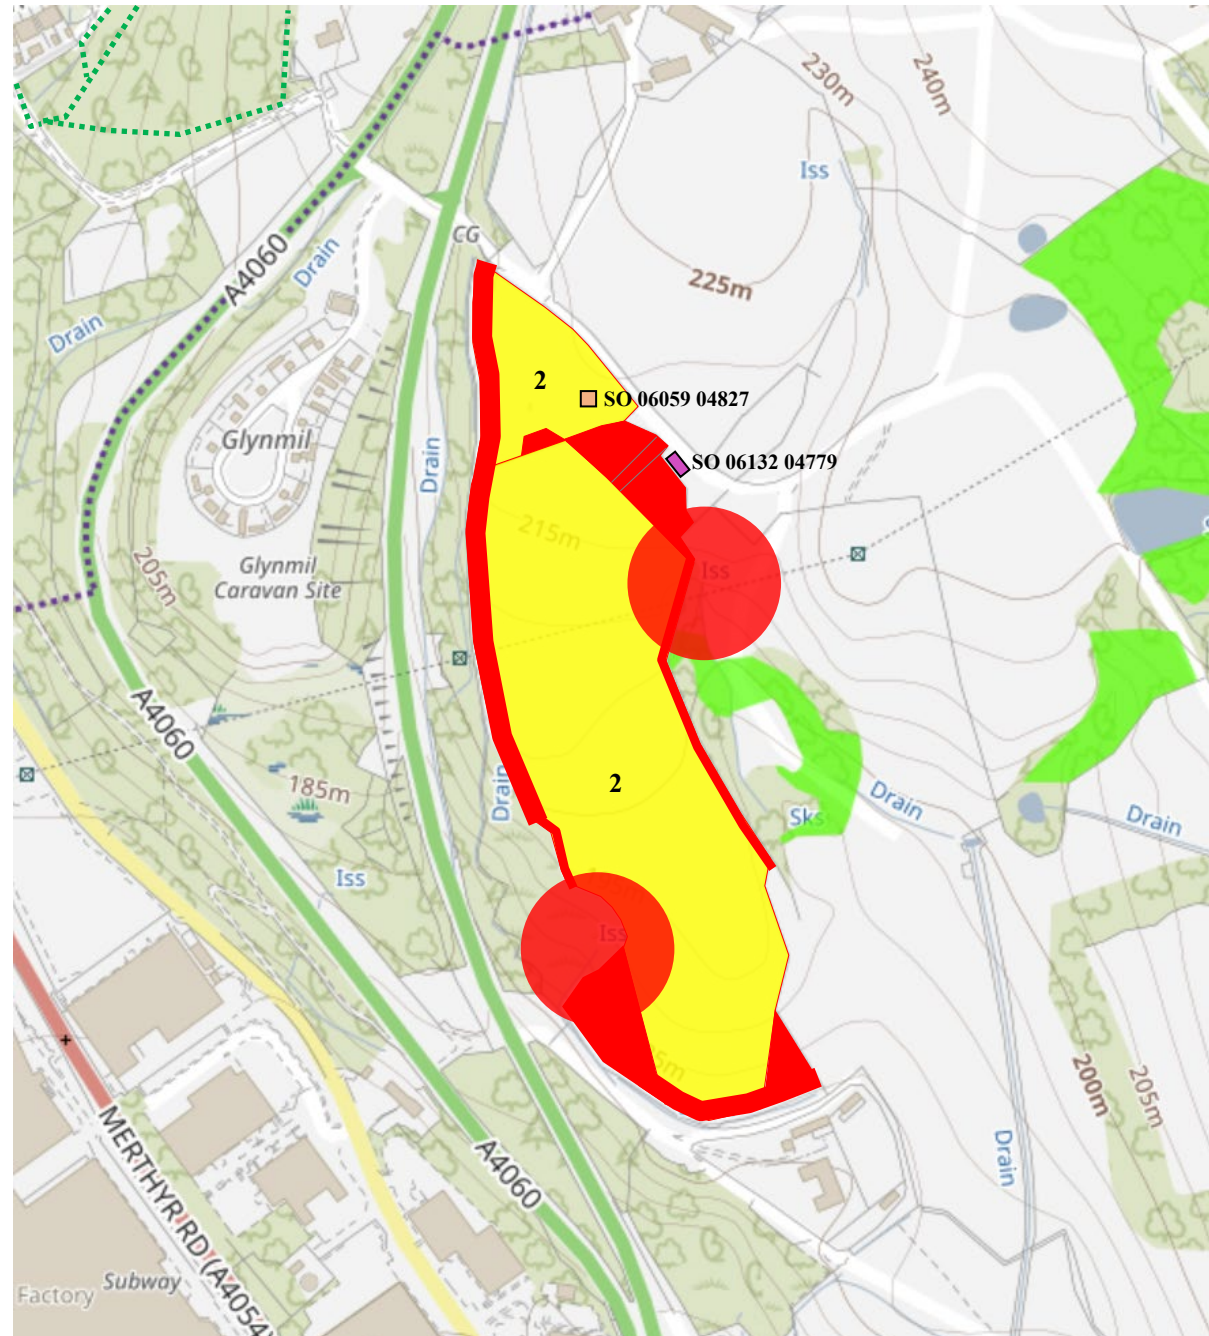

Map Key

	Non-Spreadable Section of Field
	No Spread Area
	Suitable for Spreading
	Stockpile Location (Field Heap)
	Water Course (10 Metres Buffer)
	Foot Path
	Spring, Well or Bore Hole (50 Metres Buffer)
	Nurse Tank
	Ancient Woodland
	Priority Habitat: Lowland Dry Acid Grassland

Name: H. Williams
 Map Grid Ref: SO 06293 05005
 Farm ID: Cwmlacks Farm
 Farm Post Code: CF48 4AJ

Cwmlacks Farm – Location Map

Map Key

	Non-Spreadable Section of Field
	No Spread Area
	Suitable for Spreading
	Stockpile Location (Field Heap)
	Water Course (10 Metres Buffer)
	Foot Path
	Spring, Well or Bore Hole (50 Metres Buffer)
	Nurse Tank
	Ancient Woodland

Name: H. Williams
 Map Grid Ref: SO 06059 04620
 Farm ID: Cwmlacks Farm
 Farm Post Code: CF48 4AJ

Cwmlacks Farm – Location Map

Map Key

	Non-Spreadable Section of Field
	No Spread Area
	Suitable for Spreading
	Stockpile Location (Field Heap)
	Water Course (10 Metres Buffer)
	Foot Path
	Spring, Well or Bore Hole (50 Metres Buffer)
	Nurse Tank
	Ancient Woodland
	Priority Habitat: Lowland Dry Acid Grassland

Name: H. Williams
 Map Grid Ref: SO 07309 04494
 Farm ID: Cwmlacks Farm
 Farm Post Code: CF48 4AJ

Cwmlacks Farm – Location Map

Map Key

	Non-Spreadable Section of Field
	No Spread Area
	Suitable for Spreading
	Stockpile Location (Field Heap)
	Water Course (10 Metres Buffer)
	Foot Path
	Spring, Well or Bore Hole (50 Metres Buffer)