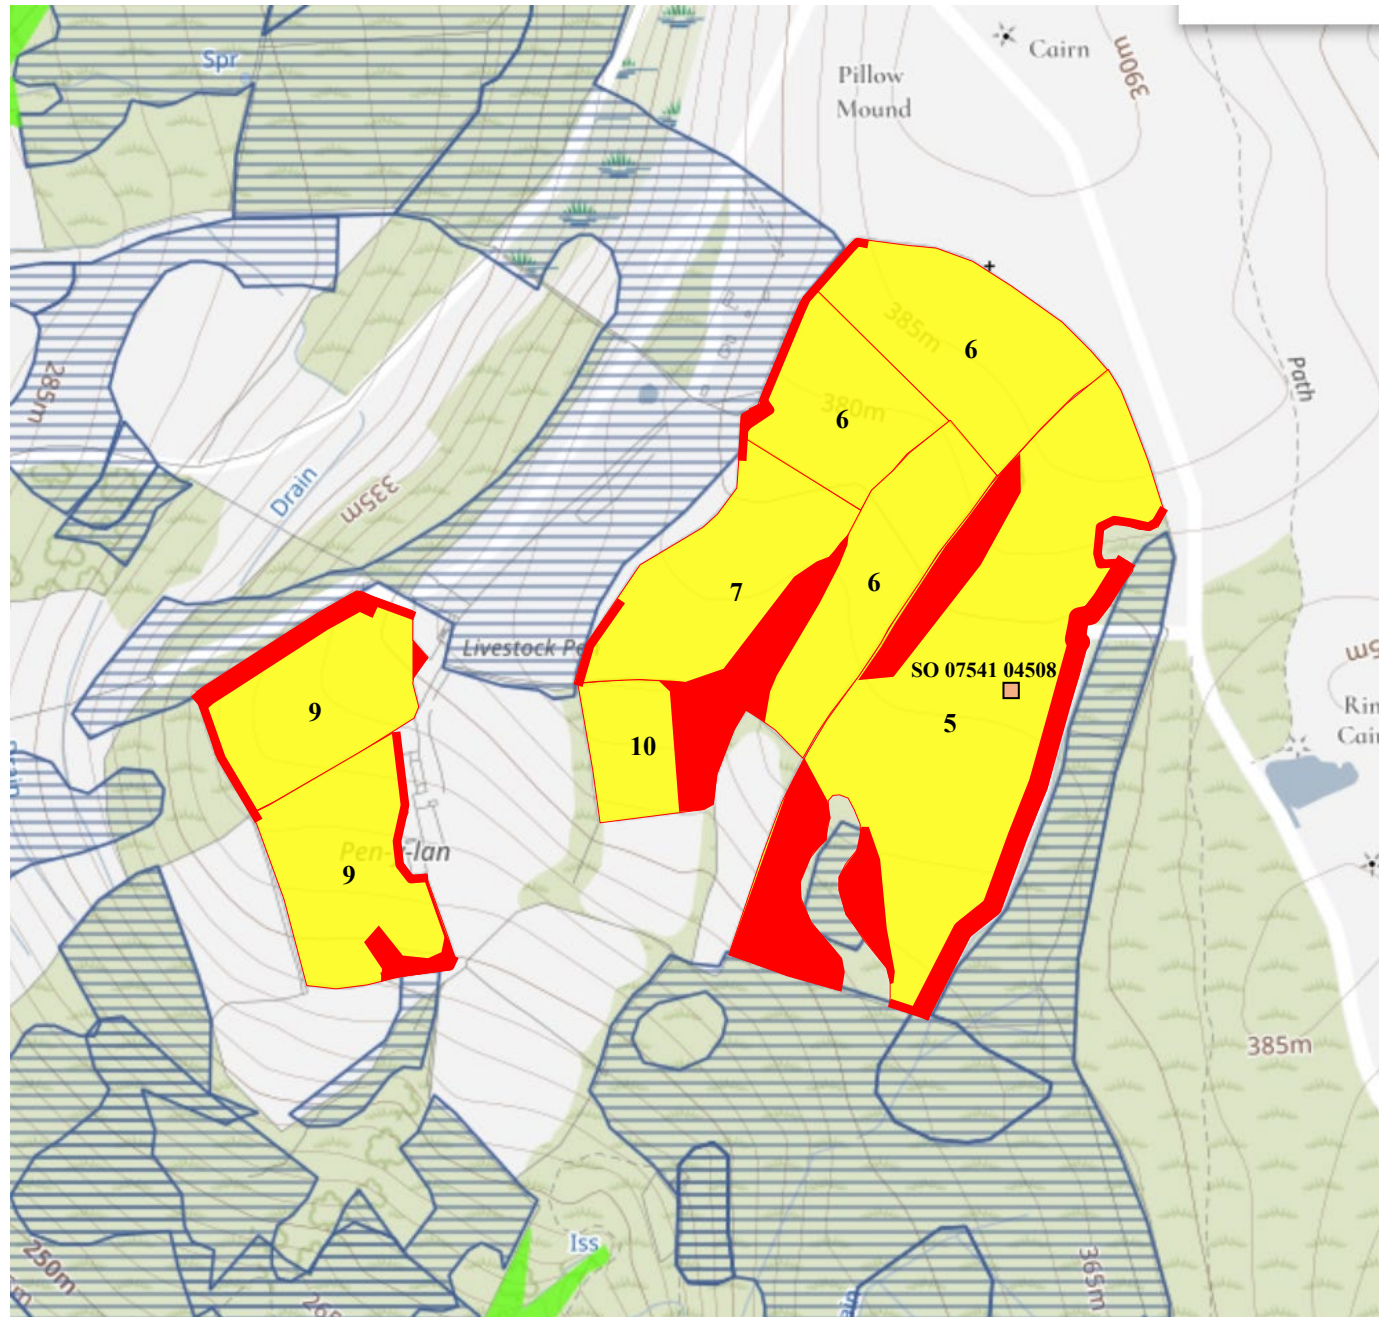

Name: H. Williams
 Map Grid Ref: SO 06293 05005
 Farm ID: Cwmlacks Farm
 Farm Post Code: CF48 4AJ

Cwmlacks Farm – Location Map

Map Key

	Non-Spreadable Section of Field
	No Spread Area
	Suitable for Spreading
	Stockpile Location (Field Heap)
	Water Course (10 Metres Buffer)
	Foot Path
	Spring, Well or Bore Hole (50 Metres Buffer)
	Nurse Tank
	Ancient Woodland

Name: H. Williams
 Map Grid Ref: SO 06059 04620
 Farm ID: Cwmlacks Farm
 Farm Post Code: CF48 4AJ

Cwmlacks Farm – Location Map

Map Key

	Non-Spreadable Section of Field
	No Spread Area
	Suitable for Spreading
	Stockpile Location (Field Heap)
	Water Course (10 Metres Buffer)
	Foot Path
	Spring, Well or Bore Hole (50 Metres Buffer)
	Nurse Tank
	Ancient Woodland
	Priority Habitat: Lowland Dry Acid Grassland

Name: H. Williams
 Map Grid Ref: SO 07309 04494
 Farm ID: Cwmlacks Farm
 Farm Post Code: CF48 4AJ

Cwmlacks Farm – Location Map

Map Key

	Non-Spreadable Section of Field
	No Spread Area
	Suitable for Spreading
	Stockpile Location (Field Heap)
	Water Course (10 Metres Buffer)
	Foot Path
	Spring, Well or Bore Hole (50 Metres Buffer)

Name: L. Pritchard
 Map Grid Ref: SO 10143 08532
 Farm ID: Cwm Carno Farm
 Farm Post Code: NP22 5QY

Cwm Carno Farm – Location Map

Map Key

	Non-Spreadable Section of Field
	No Spread Area
	Suitable for Spreading
	Stockpile Location (Field Heap)
	Water Course (10 Metres Buffer)
	Foot Path
	Spring, Well or Bore Hole (50 Metres Buffer)