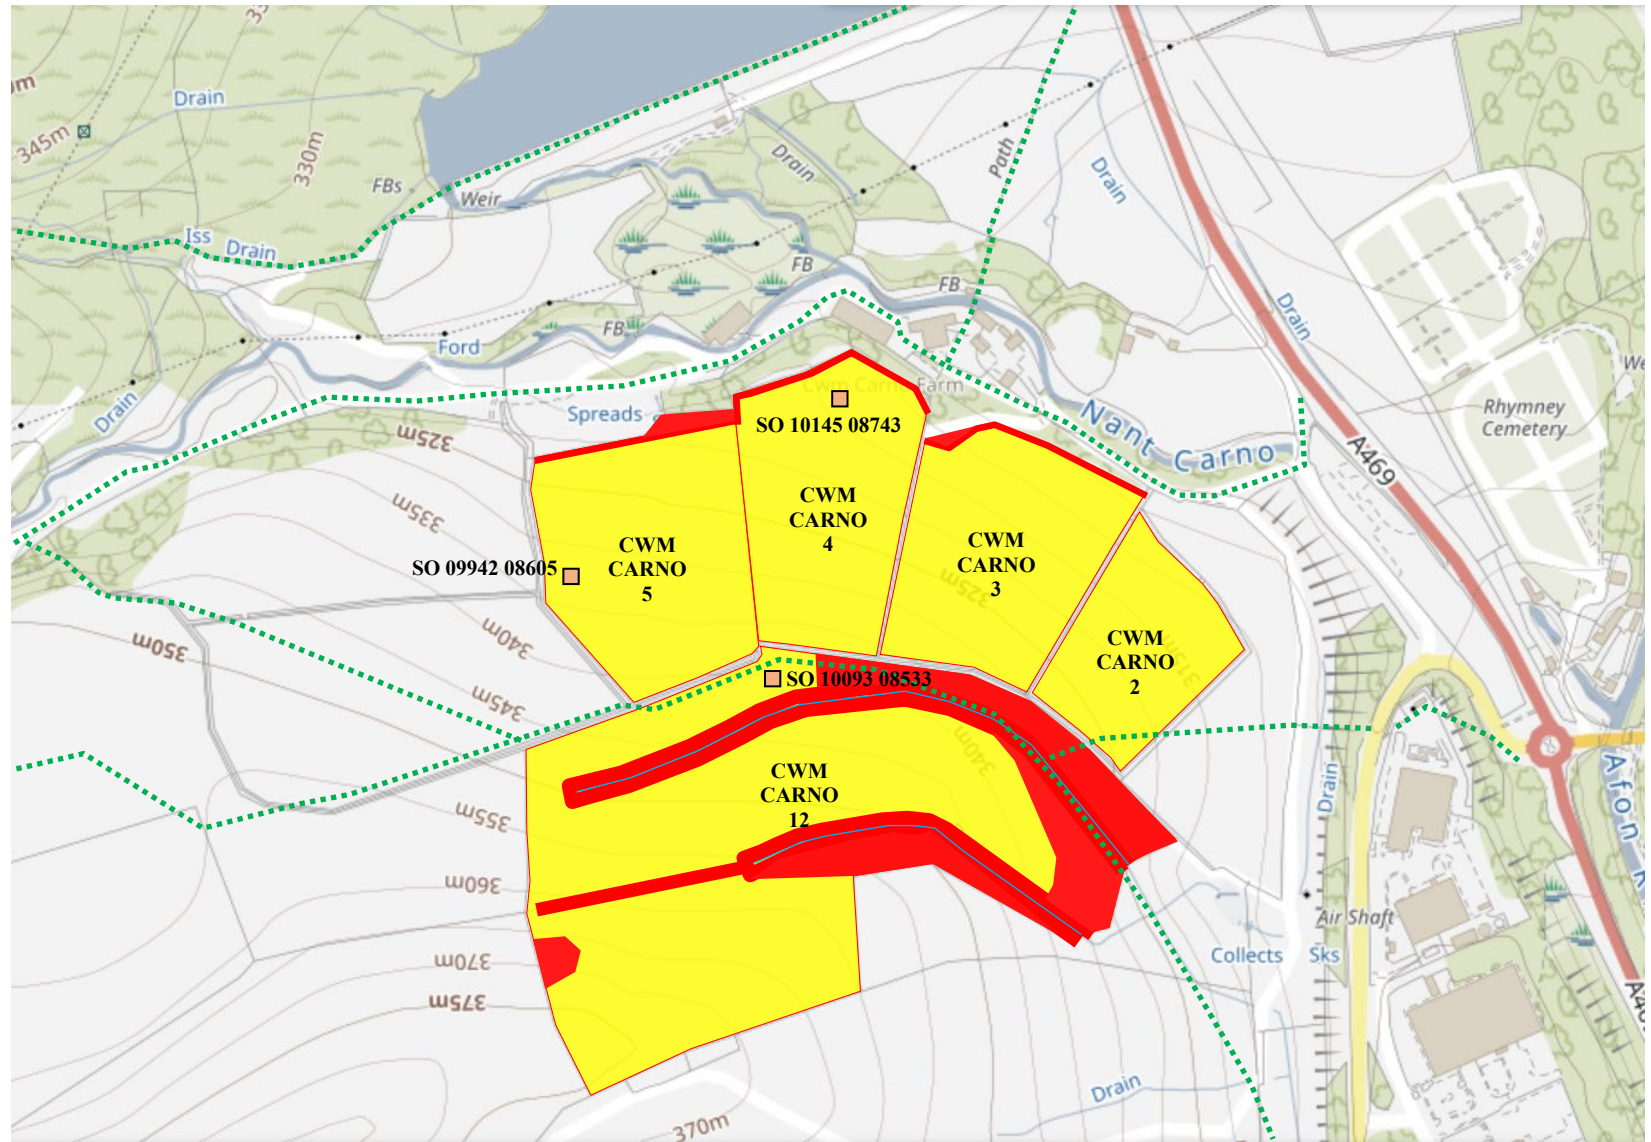

Name: H. Williams
 Map Grid Ref: SO 06293 05005
 Farm ID: Cwmlacks Farm
 Farm Post Code: CF48 4AJ

Cwmlacks Farm – Location Map

Map Key

	Non-Spreadable Section of Field
	No Spread Area
	Suitable for Spreading
	Stockpile Location (Field Heap)
	Water Course (10 Metres Buffer)
	Foot Path
	Spring, Well or Bore Hole (50 Metres Buffer)
	Nurse Tank
	Ancient Woodland

Name: H. Williams
 Map Grid Ref: SO 06059 04620
 Farm ID: Cwmlacks Farm
 Farm Post Code: CF48 4AJ

Cwmlacks Farm – Location Map

Map Key

	Non-Spreadable Section of Field
	No Spread Area
	Suitable for Spreading
	Stockpile Location (Field Heap)
	Water Course (10 Metres Buffer)
	Foot Path
	Spring, Well or Bore Hole (50 Metres Buffer)
	Nurse Tank
	Ancient Woodland
	Priority Habitat: Lowland Dry Acid Grassland

Name: H. Williams
 Map Grid Ref: SO 07309 04494
 Farm ID: Cwmlacks Farm
 Farm Post Code: CF48 4AJ

Cwmlacks Farm – Location Map

Map Key

	Non-Spreadable Section of Field
	No Spread Area
	Suitable for Spreading
	Stockpile Location (Field Heap)
	Water Course (10 Metres Buffer)
	Foot Path
	Spring, Well or Bore Hole (50 Metres Buffer)

Name: L. Pritchard
 Map Grid Ref: SO 10143 08532
 Farm ID: Cwm Carno Farm
 Farm Post Code: NP22 5QY

Cwm Carno Farm – Location Map

Map Key

	Non-Spreadable Section of Field
	No Spread Area
	Suitable for Spreading
	Stockpile Location (Field Heap)
	Water Course (10 Metres Buffer)
	Foot Path
	Spring, Well or Bore Hole (50 Metres Buffer)