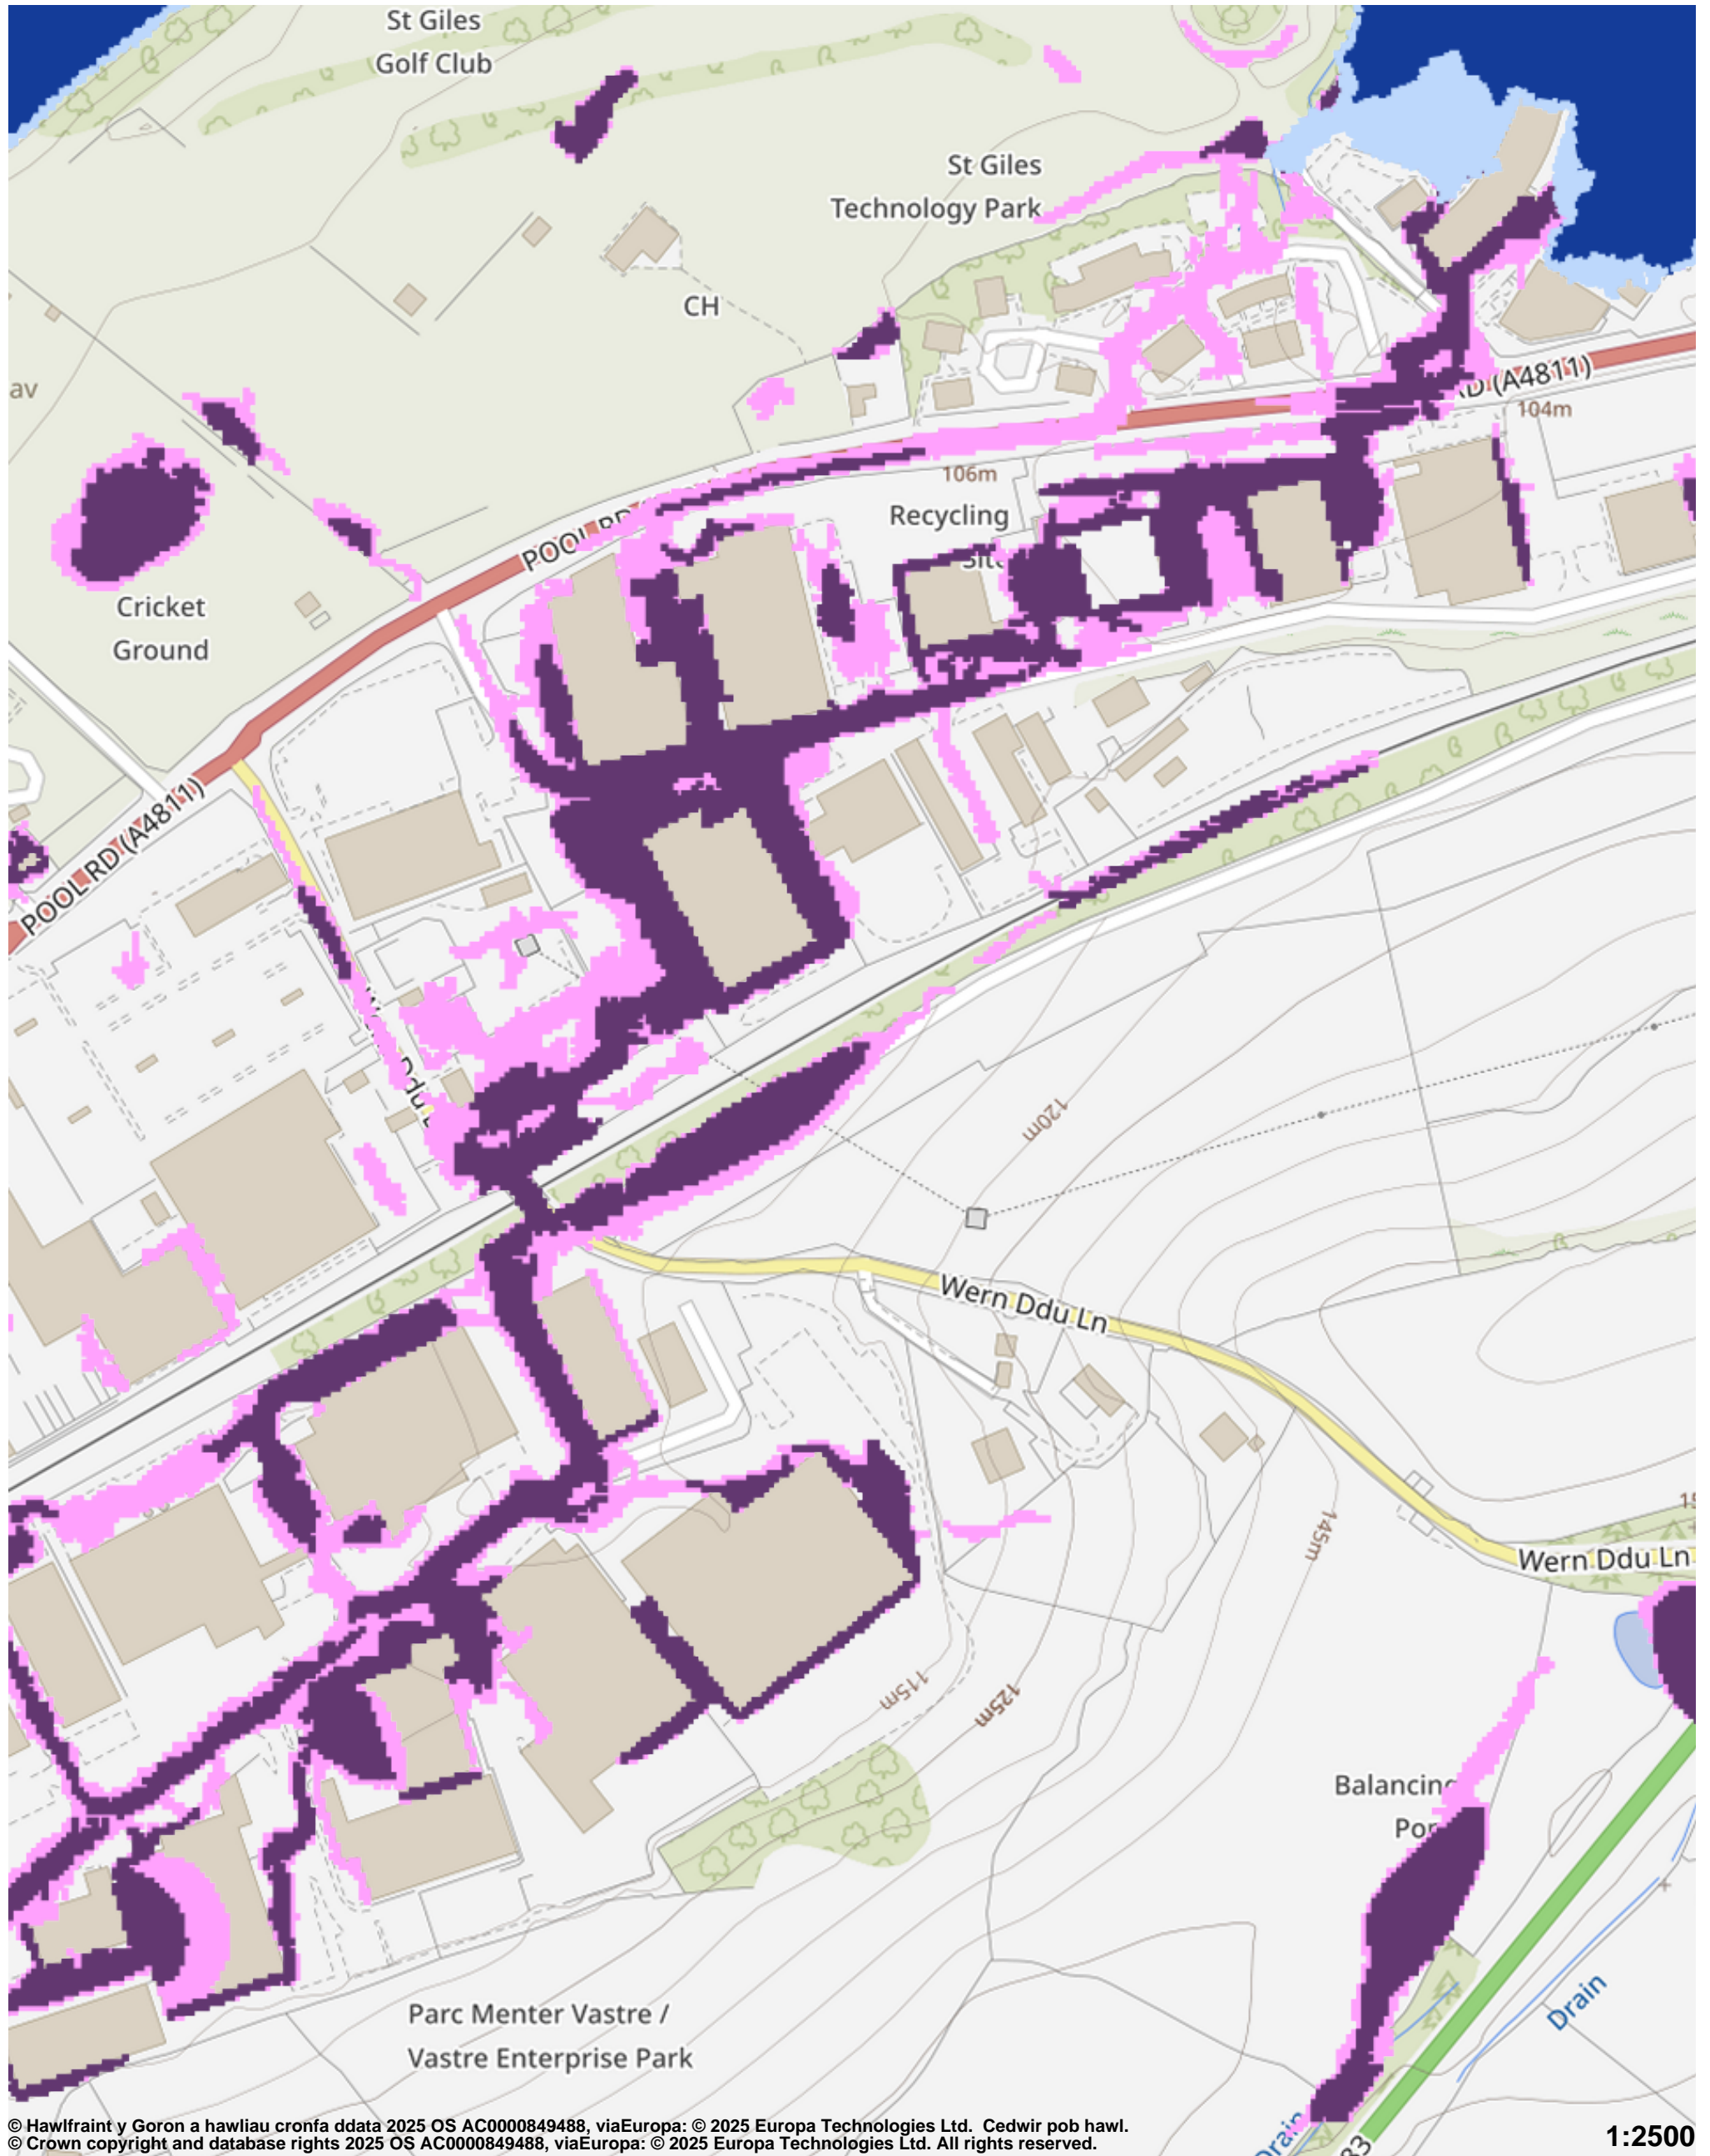

Wern Ddu Lane

Surface Water Flood Zone map

Flood Map for Planning: Surface Water and Small Water Courses Fl...

 Flood Zone 2

 Flood Zone 3

Flood Map for Planning: Sea Flood Zones

 Flood Zone 2

 Flood Zone 3

Flood Map for Planning: River Flood Zones

 Flood Zone 2

 Flood Zone 3

Flood Map for Planning: Rivers and Sea

 Flood Zone 2

 Flood Zone 3