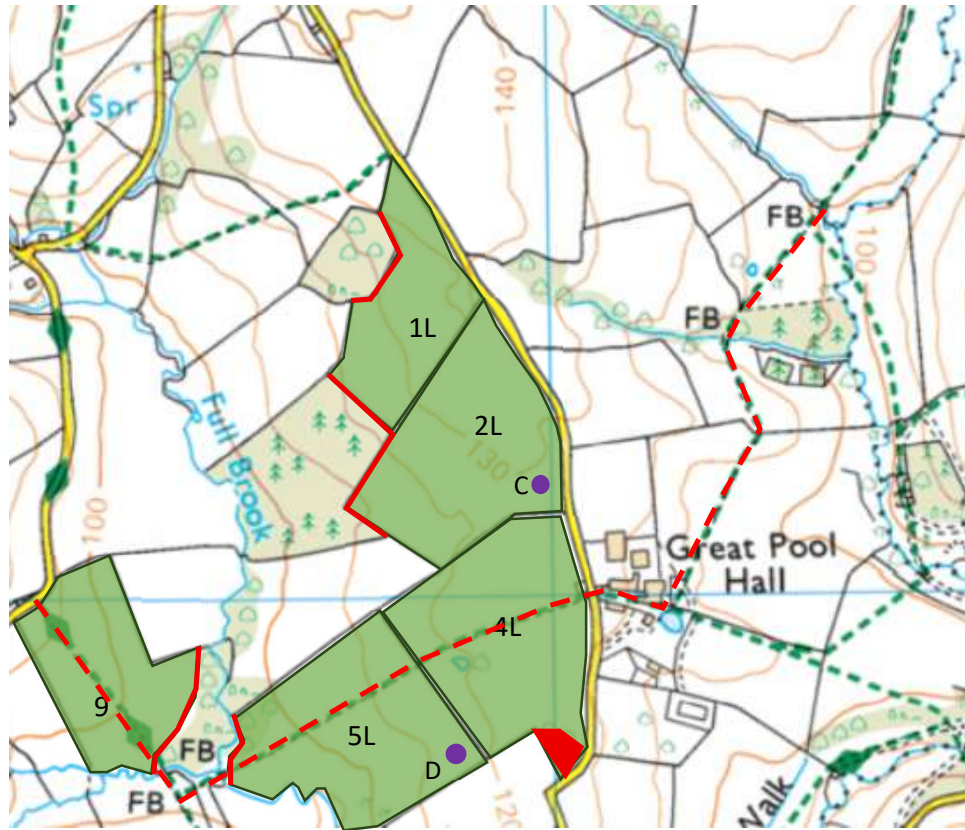

Location Plan Pen Y Parc

Site: Pool Hall
Pen-y-Parc
Llanvapley
Abergavenny
NP7 8SA

Client: DCWW

Key:

 Spreading area

 Non-spreading area

 Location tags

 No spread
footpath/track

Storage:

C – SO 36977 19166
D – SO 36856 18785

Map Ref: PYP_01a

Location Plan

Pen Y Parc

Site: Crossways
Pen-y-Parc
Llanvapley
Abergavenny
NP7 8SA

Client: DCWW

Key:

 Spreading area

 Non-spreading area

 Location tags

 No spread
footpath/track

Storage:

Lagoon - SO 36048 15945
A - SO 35779 16045
B - SO 36977 16179

Map Ref: PYP_01b