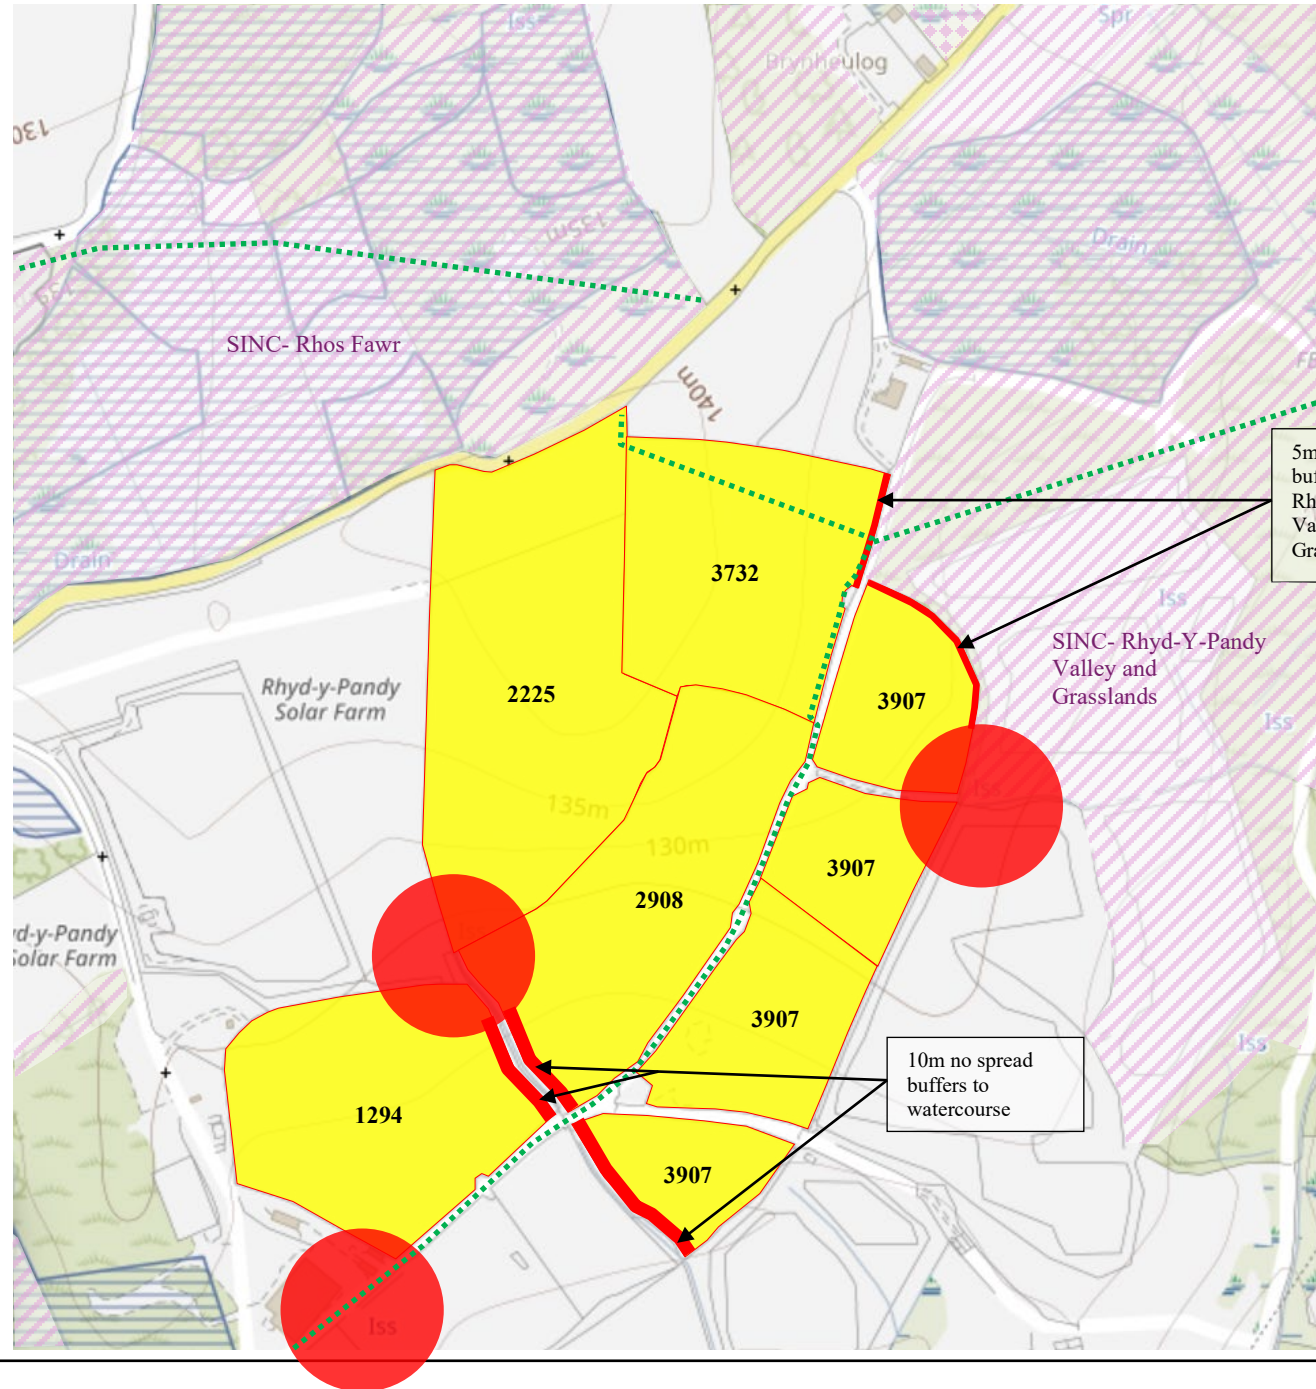

### Map Key

	Non-Spreadable Section of Field
	No Spread Area
	Suitable for Spreading
	Water Course (10 Metres Buffer)
	Foot Path
	Spring, Well or Bore Hole (50 Metres Buffer)
	Ancient Woodland
	Priority Habitat
	SINC

### Abergelli Farm – Location Map

5m no spread buffers to SINC Rhyd-Y-Pandy Valley and Grasslands

10m no spread buffers to watercourse

### Abergelli Farm – Location Map