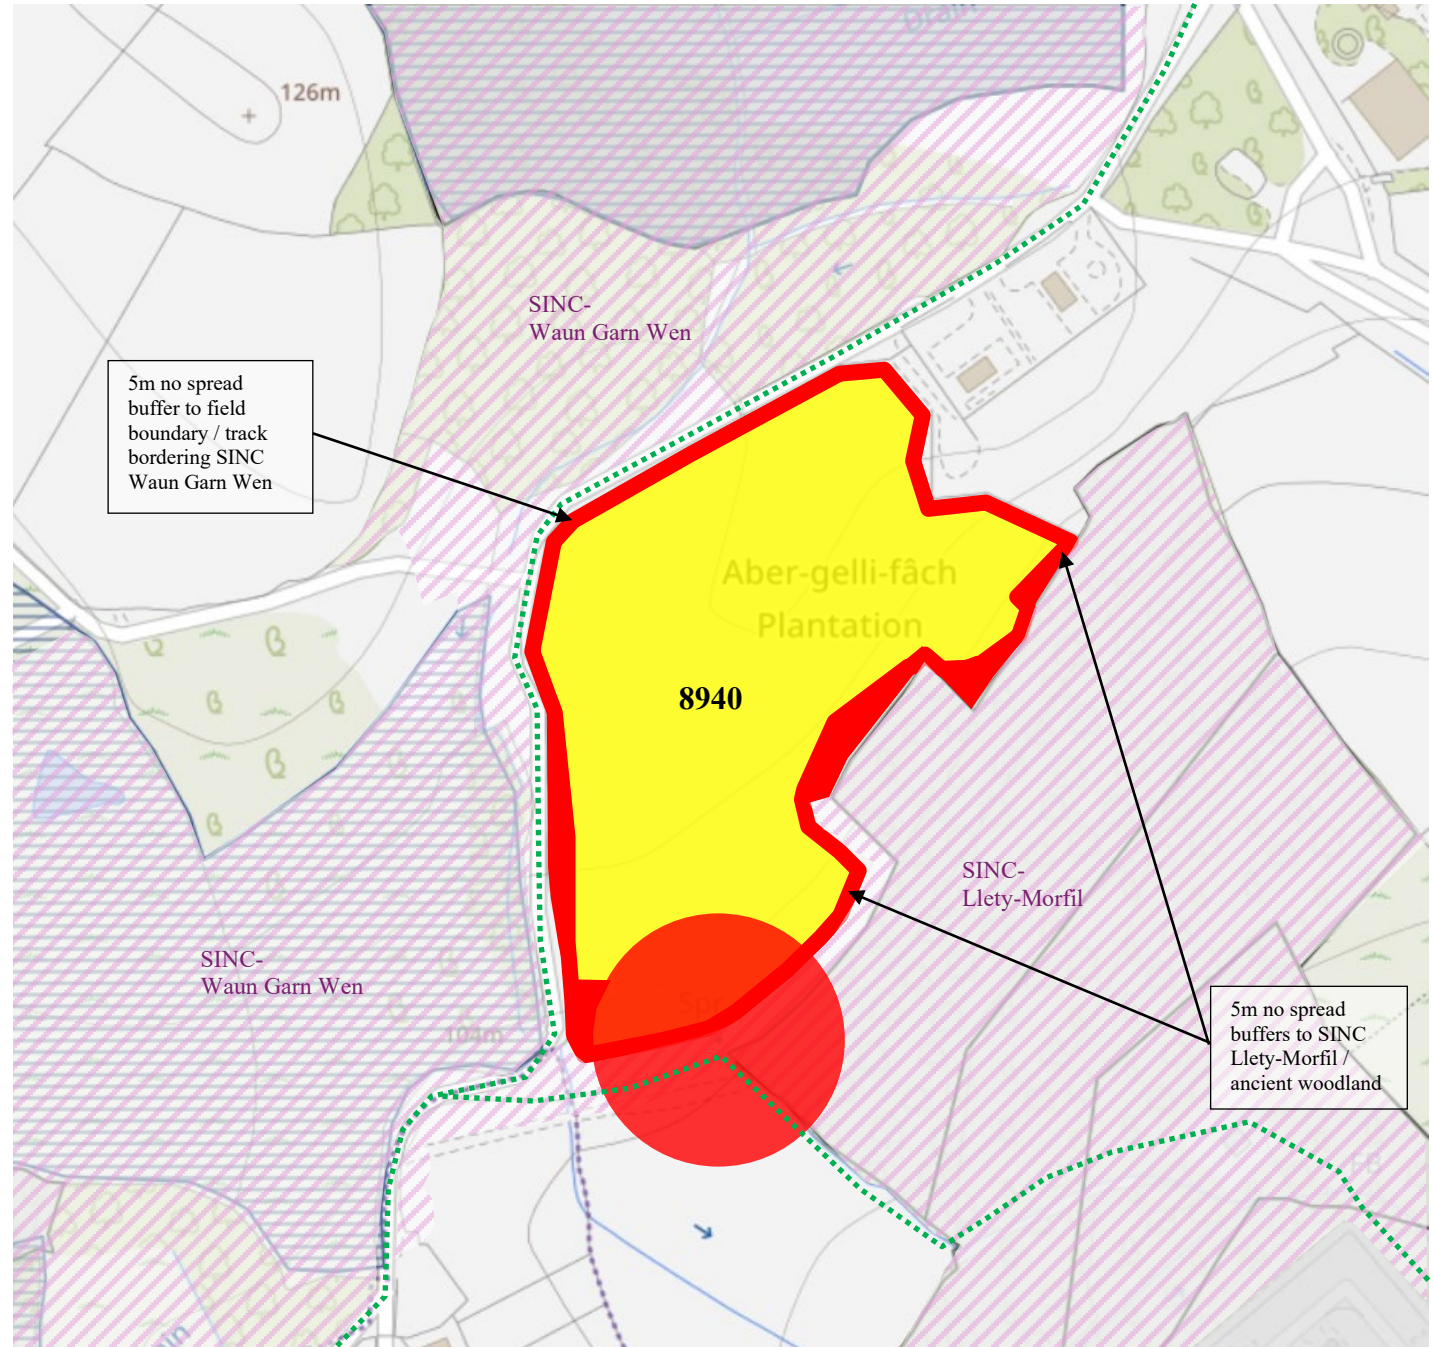

### Map Key

	Non-Spreadable Section of Field
	No Spread Area
	Suitable for Spreading
	Water Course (10 Metres Buffer)
	Foot Path
	Spring, Well or Bore Hole (50 Metres Buffer)
	Ancient Woodland
	Priority Habitat
	SINC

### Abergelli Farm – Location Map