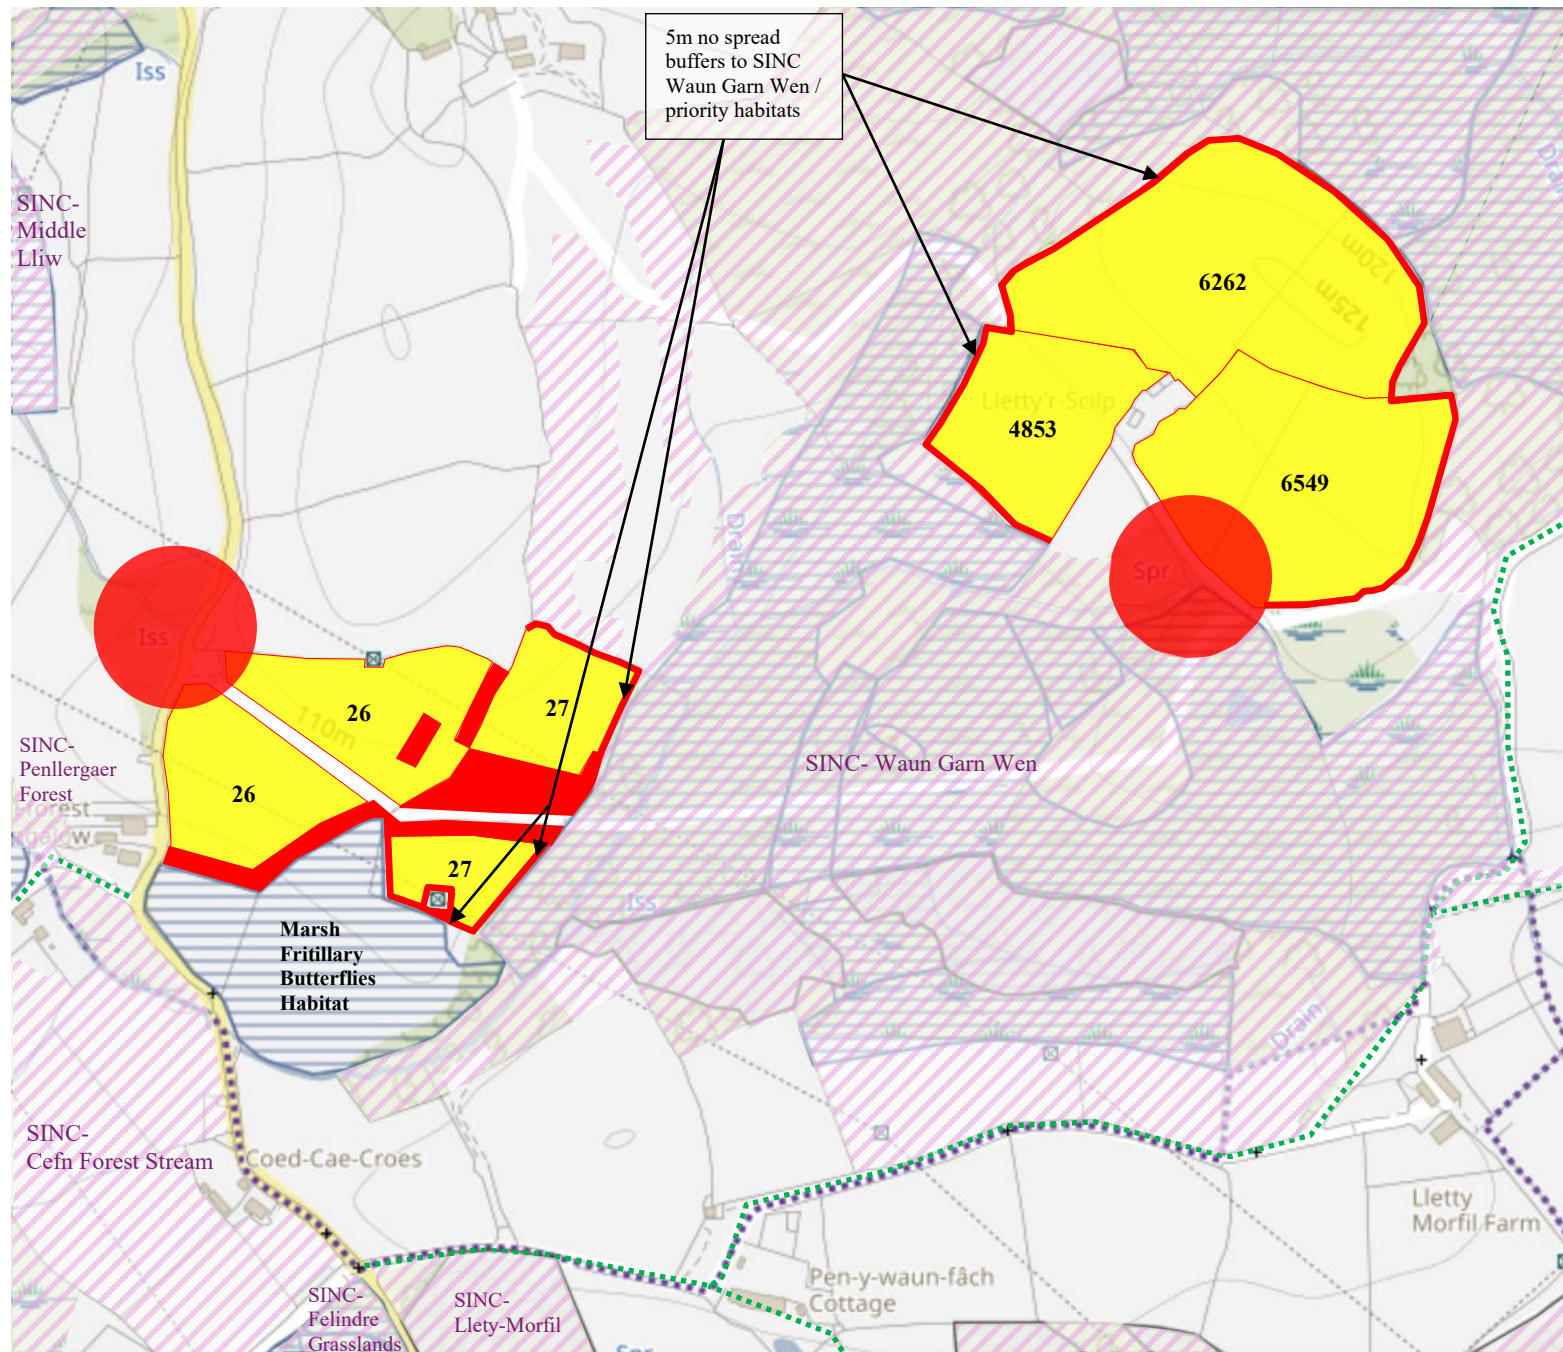

Map Key

	Non-Spreadable Section of Field
	No Spread Area
	Suitable for Spreading
	Water Course (10 Metres Buffer)
	Foot Path
	Spring, Well or Bore Hole (50 Metres Buffer)
	Ancient Woodland
	Priority Habitat
	SINC

Name: B. Llewellyn
Map Grid Ref: SN 64342 01385
Farm ID: Abergelli Farm
Farm Post Code: SA5 7NN

Abergelli Farm – Location Map