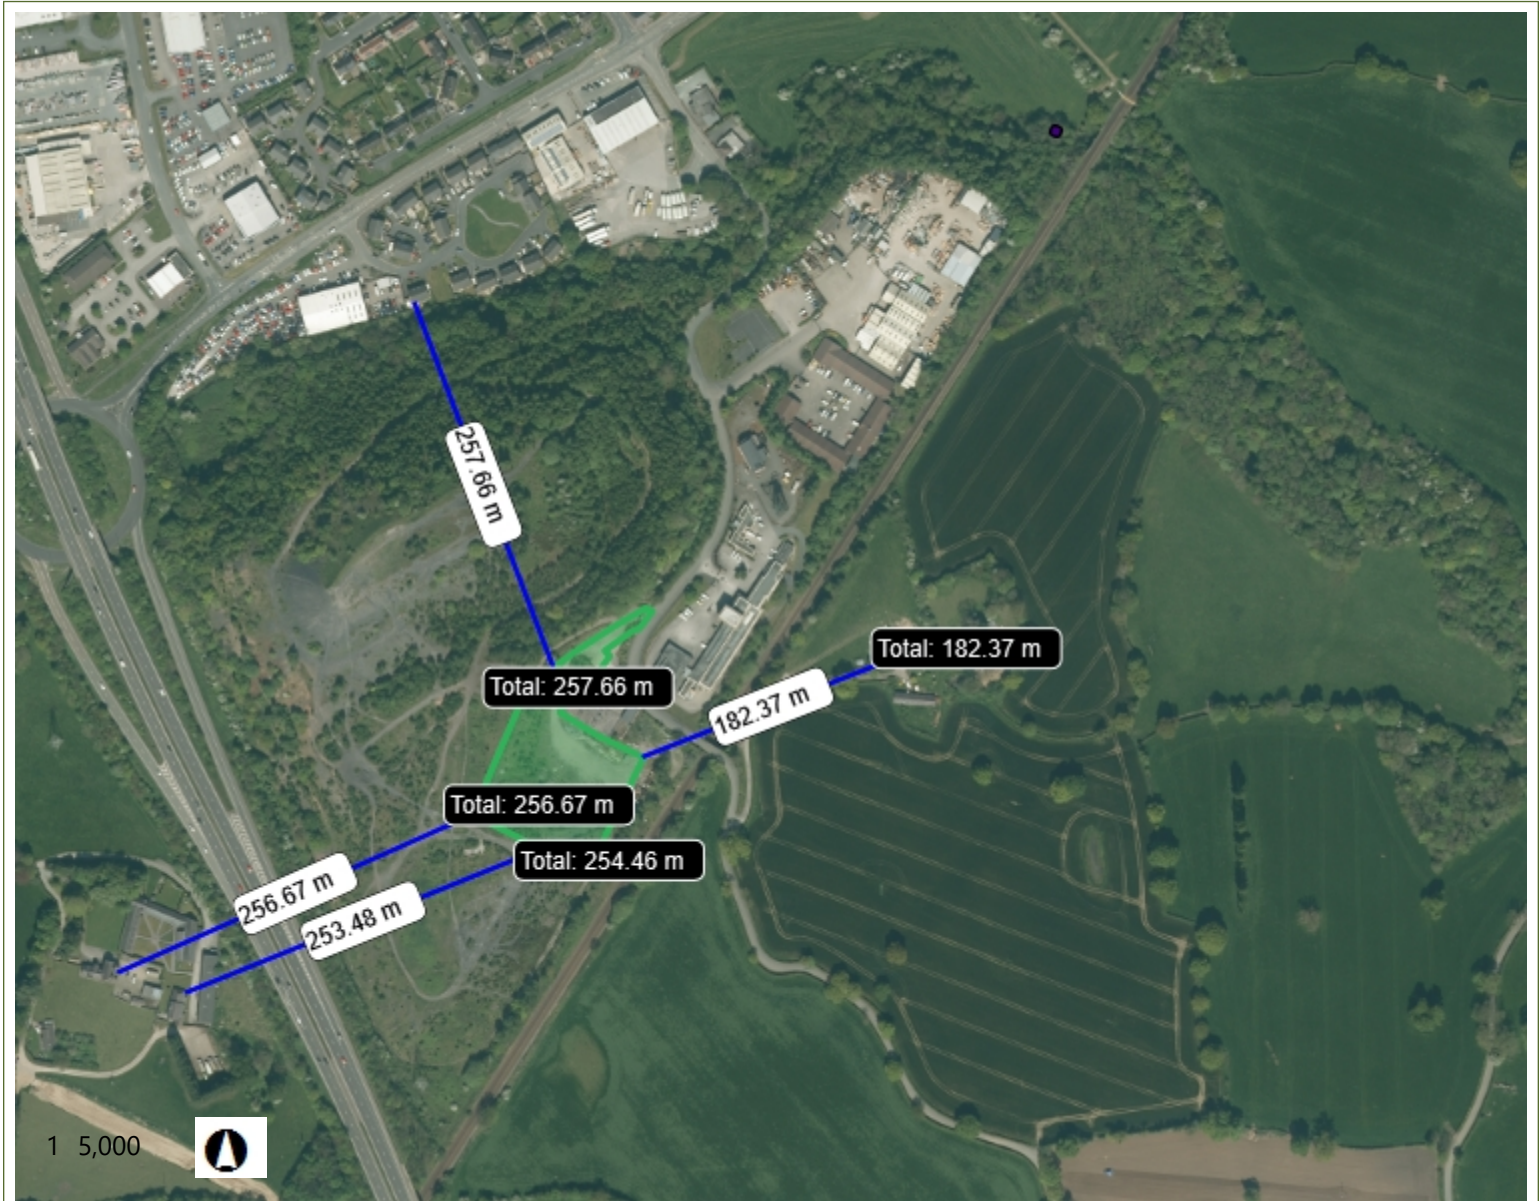

Legend

Permit Application Point

- Application
- Permit

Permit Application Line

- Application
- Permit

Permit Application Polygon

- Application
- Permit

Notes

1. Plas Grono Farm - 183 meters
2. Glan Yr Afon housing estate - 246 meters
3. Pickering court - 255 meters

0.3 0 0.13 0.3 Kilometers

British\_National\_Grid