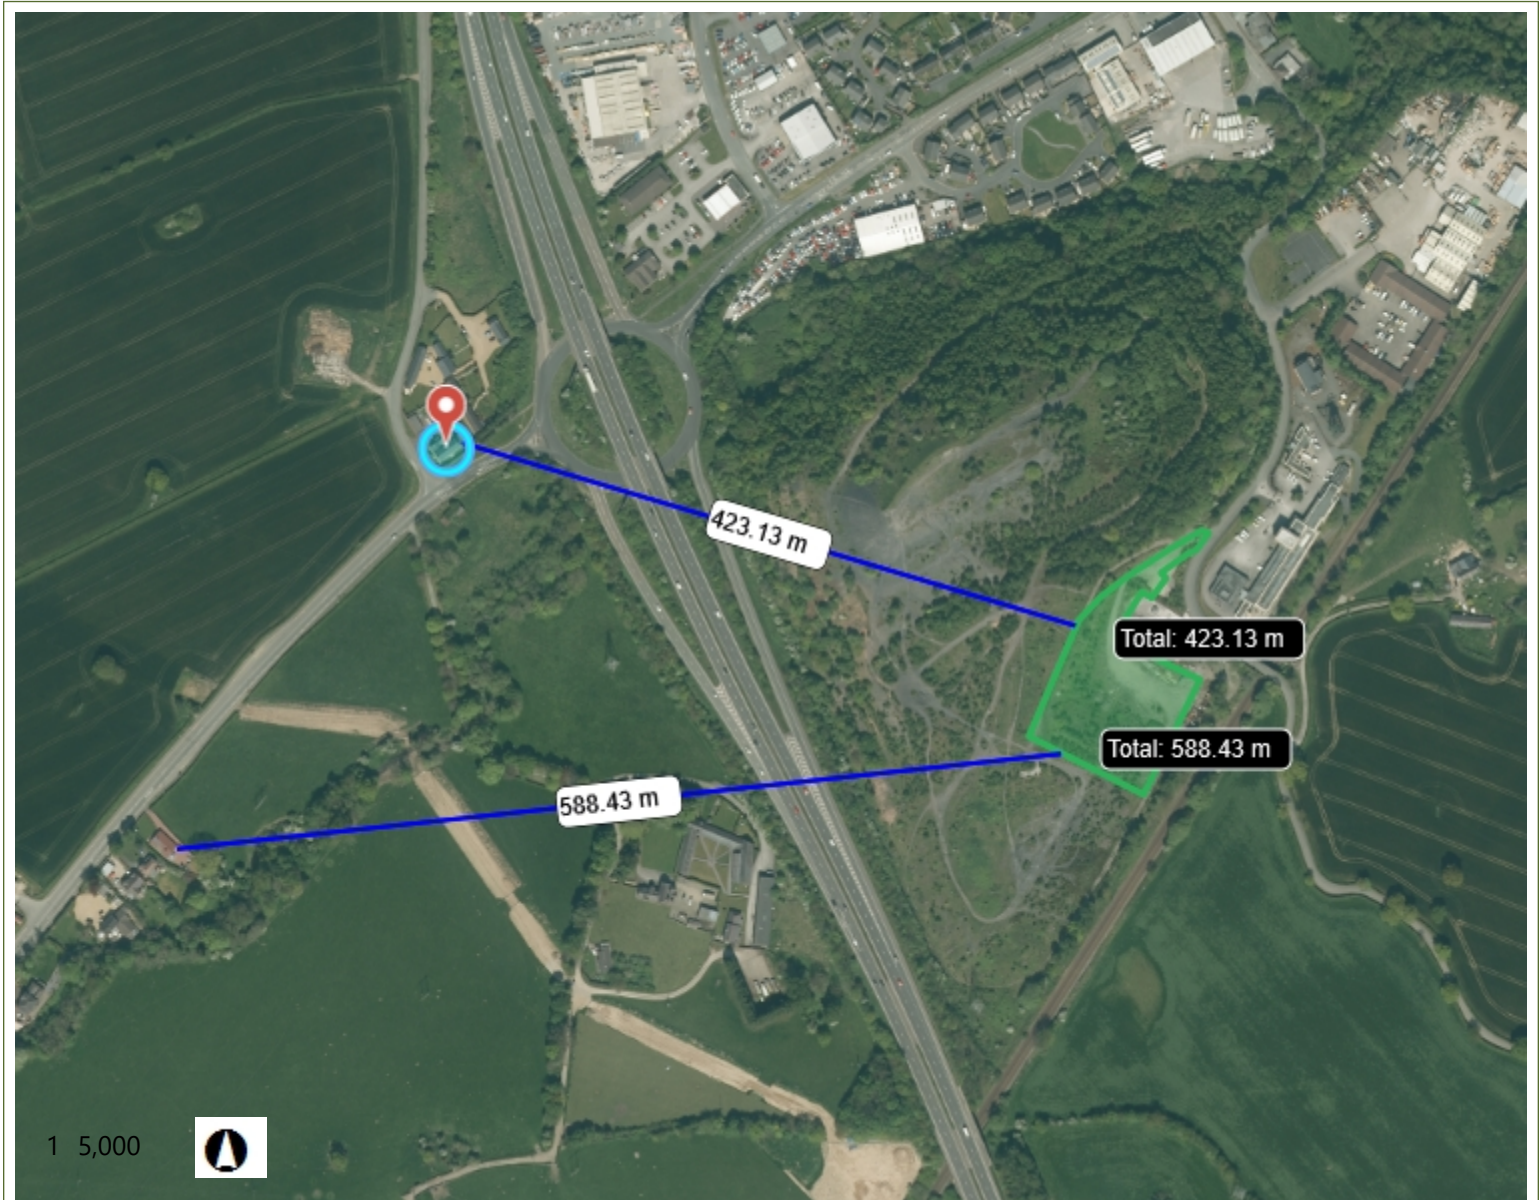

Legend

Permit Application Point

- Application
- Permit

Permit Application Line

- Application
- Permit

Permit Application Polygon

- Application
- Permit

Notes

4. Croes Foel Farm - 423 meters

5. residential receptors along Wrexham road (B5605) - 588 meters

0.3 0 0.13 0.3 Kilometers

British_National_Grid