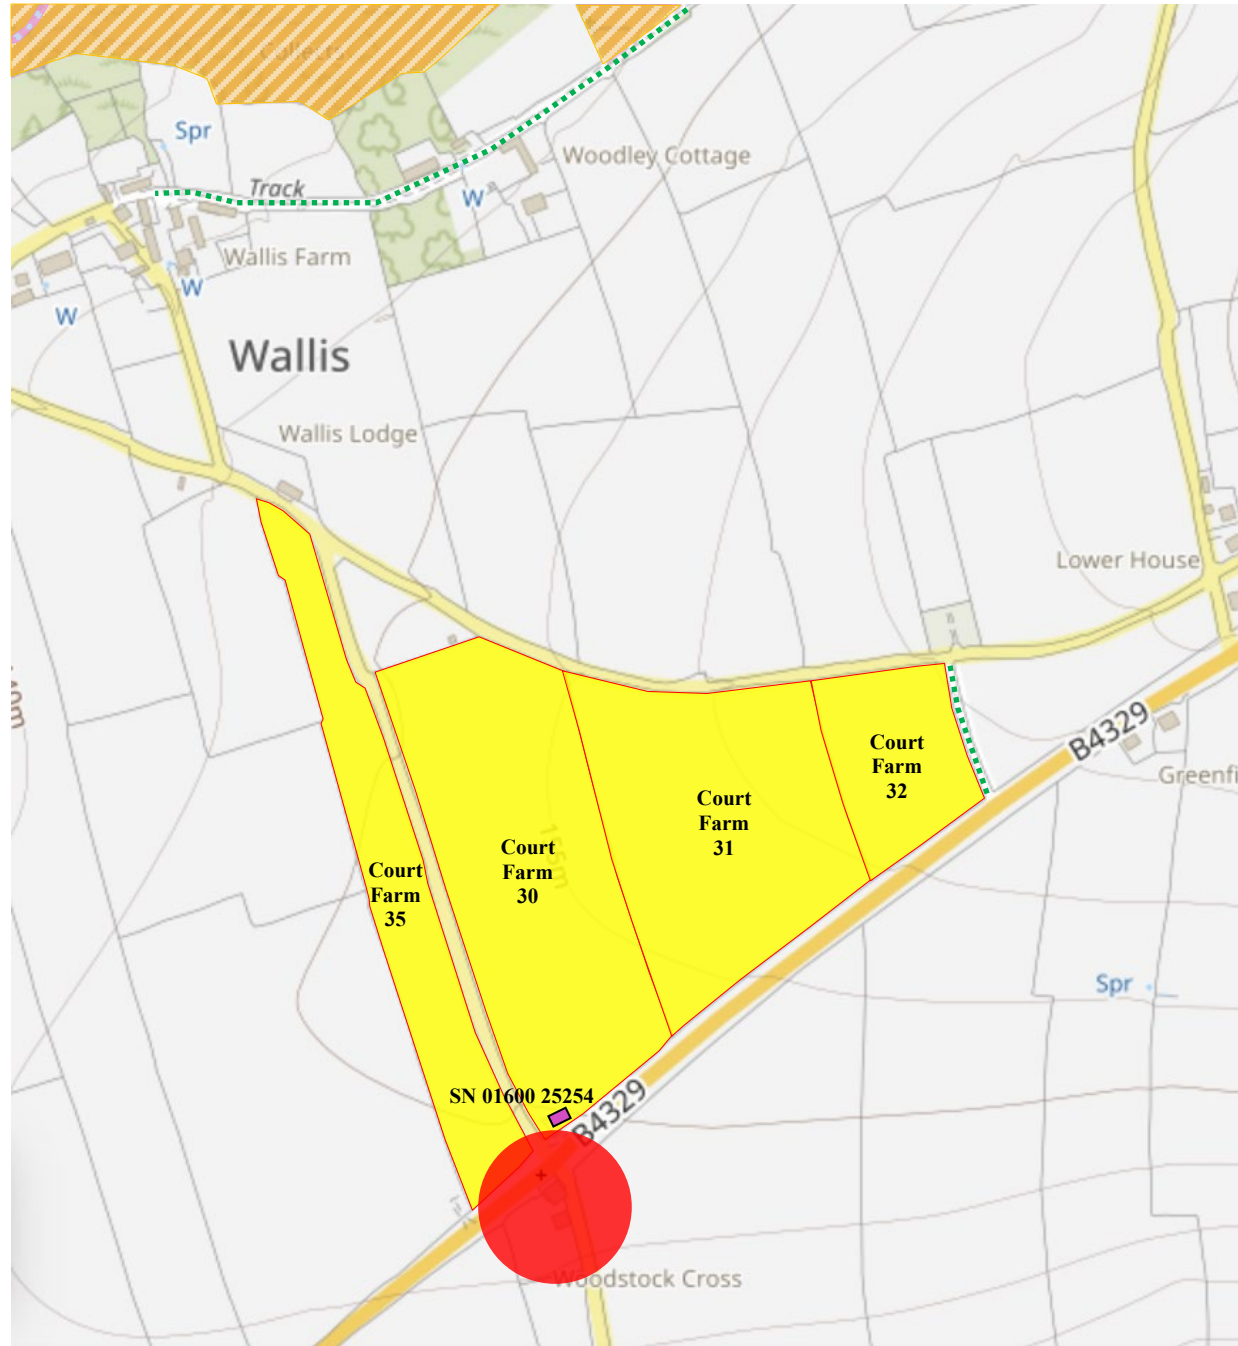

Middle Woodstock Farm (2) - Location Map

Map Key

	Non-Spreadable Section of Field
	No Spread Area
	Suitable for Spreading
	Water Course
	Foot Path
	Spring, Well or Bore Hole (50 Metres Buffer)
	Nurse Tank
	Afon Cleddau Dwyreiniol / Eastern Cleddau River SSSI
	Afonydd Cleddau / Cleddau Rivers SAC
	Ancient Woodland

Name: C. Vaughan
 Map Grid Ref: SN 01921 25177
 Farm ID: Middle Woodstock
 Farm Post Code: SA63 4TG

Middle Woodstock Farm (2) - Location Map

Map Key

	Non-Spreadable Section of Field
	No Spread Area
	Suitable for Spreading
	Water Course
	Foot Path
	Spring, Well or Bore Hole (50 Metres Buffer)
	Nurse Tank
	Wallis Moor SSSI
	Ancient Woodland

Name: C. Vaughan
Map Grid Ref: SN 01696 25573
Farm ID: Middle Woodstock
Farm Post Code: SA63 4TG

Middle Woodstock Farm (2) - Location Map

Map Key

	Non-Spreadable Section of Field
	No Spread Area
	Suitable for Spreading
	Water Course
	Foot Path
	Spring, Well or Bore Hole (50 Metres Buffer)
	Nurse Tank
	Afon Cleddau Dwyreiniol / Eastern Cleddau River SSSI
	Afonydd Cleddau / Cleddau Rivers SAC
	Ancient Woodland

Name: C. Vaughan
 Map Grid Ref: SN 02488 25378
 Farm ID: Middle Woodstock
 Farm Post Code: SA63 4TG