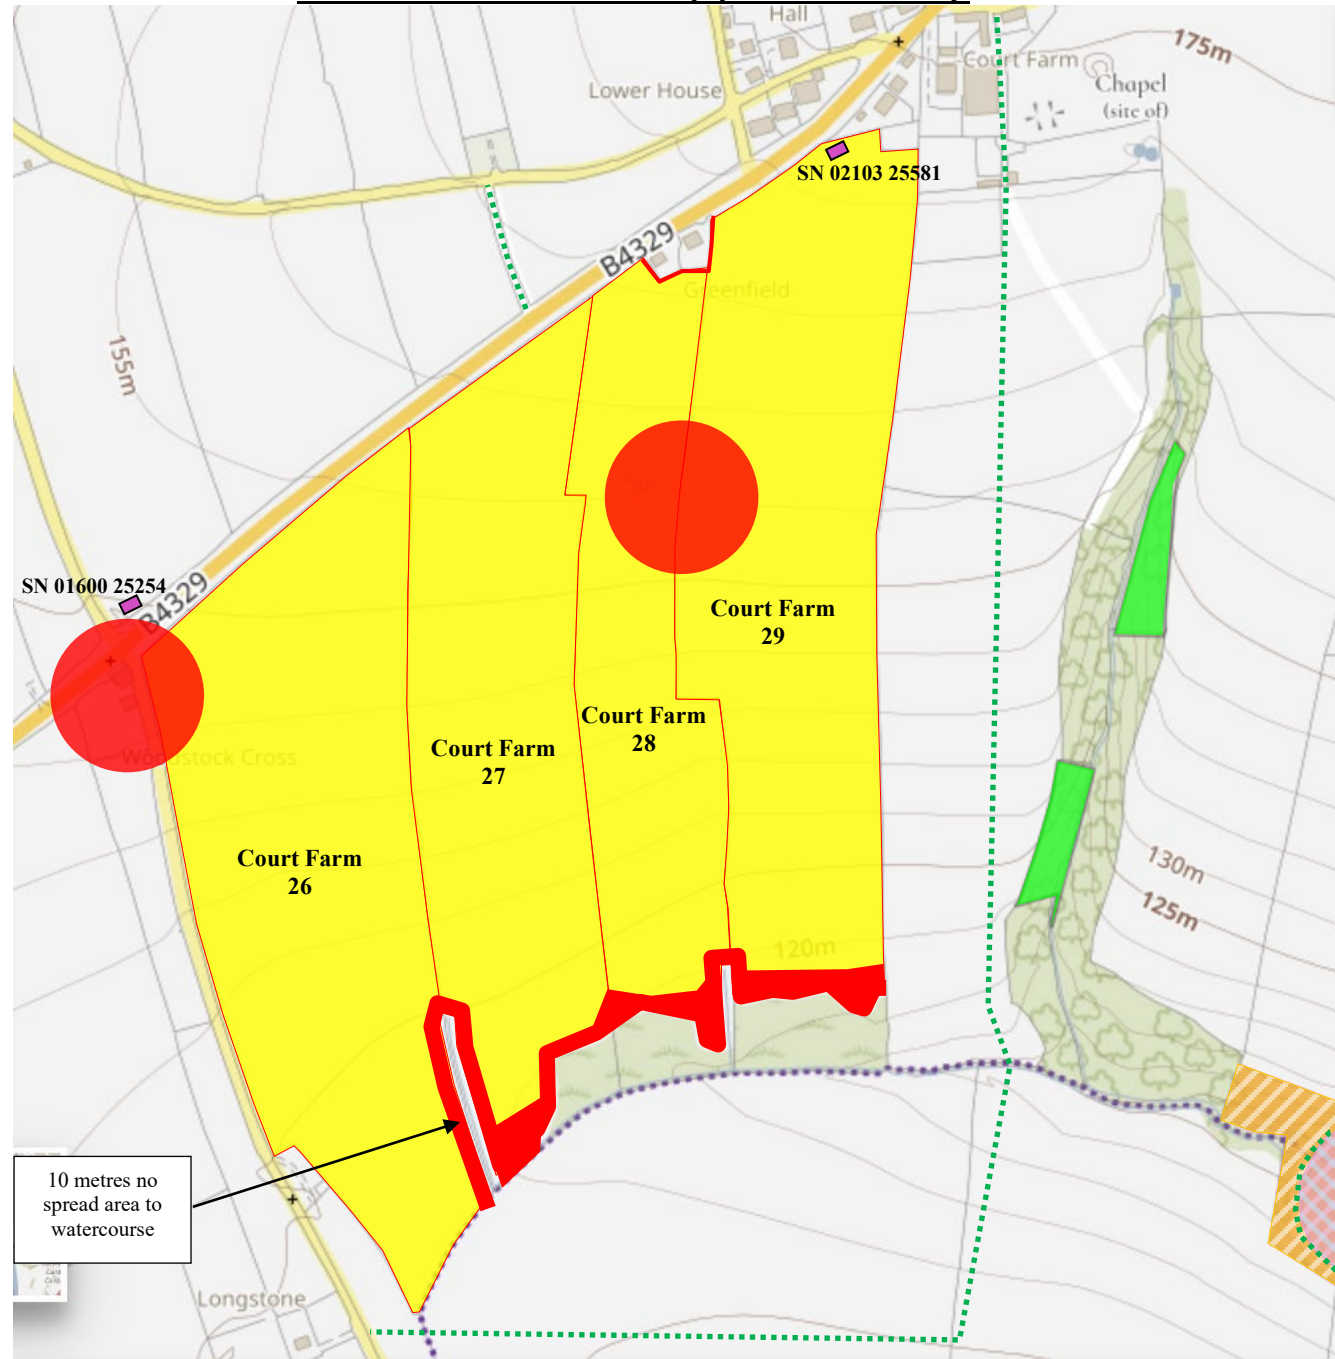

Middle Woodstock Farm (2) - Location Map

Map Key

	Non-Spreadable Section of Field
	No Spread Area
	Suitable for Spreading
	Water Course
	Foot Path
	Spring, Well or Bore Hole (50 Metres Buffer)
	Nurse Tank
	Afon Cleddau Dwyreiniol / Eastern Cleddau River SSSI
	Afonydd Cleddau / Cleddau Rivers SAC
	Ancient Woodland

Name: C. Vaughan
 Map Grid Ref: SN 01921 25177
 Farm ID: Middle Woodstock
 Farm Post Code: SA63 4TG

Middle Woodstock Farm (2) - Location Map

Map Key

	Non-Spreadable Section of Field
	No Spread Area
	Suitable for Spreading
	Water Course
	Foot Path
	Spring, Well or Bore Hole (50 Metres Buffer)
	Nurse Tank
	Wallis Moor SSSI
	Ancient Woodland

Name: C. Vaughan
Map Grid Ref: SN 01696 25573
Farm ID: Middle Woodstock
Farm Post Code: SA63 4TG

Middle Woodstock Farm (2) - Location Map

Map Key

	Non-Spreadable Section of Field
	No Spread Area
	Suitable for Spreading
	Water Course
	Foot Path
	Spring, Well or Bore Hole (50 Metres Buffer)
	Nurse Tank
	Afon Cleddau Dwyreiniol / Eastern Cleddau River SSSI
	Afonydd Cleddau / Cleddau Rivers SAC
	Ancient Woodland

Name: C. Vaughan
 Map Grid Ref: SN 02488 25378
 Farm ID: Middle Woodstock
 Farm Post Code: SA63 4TG