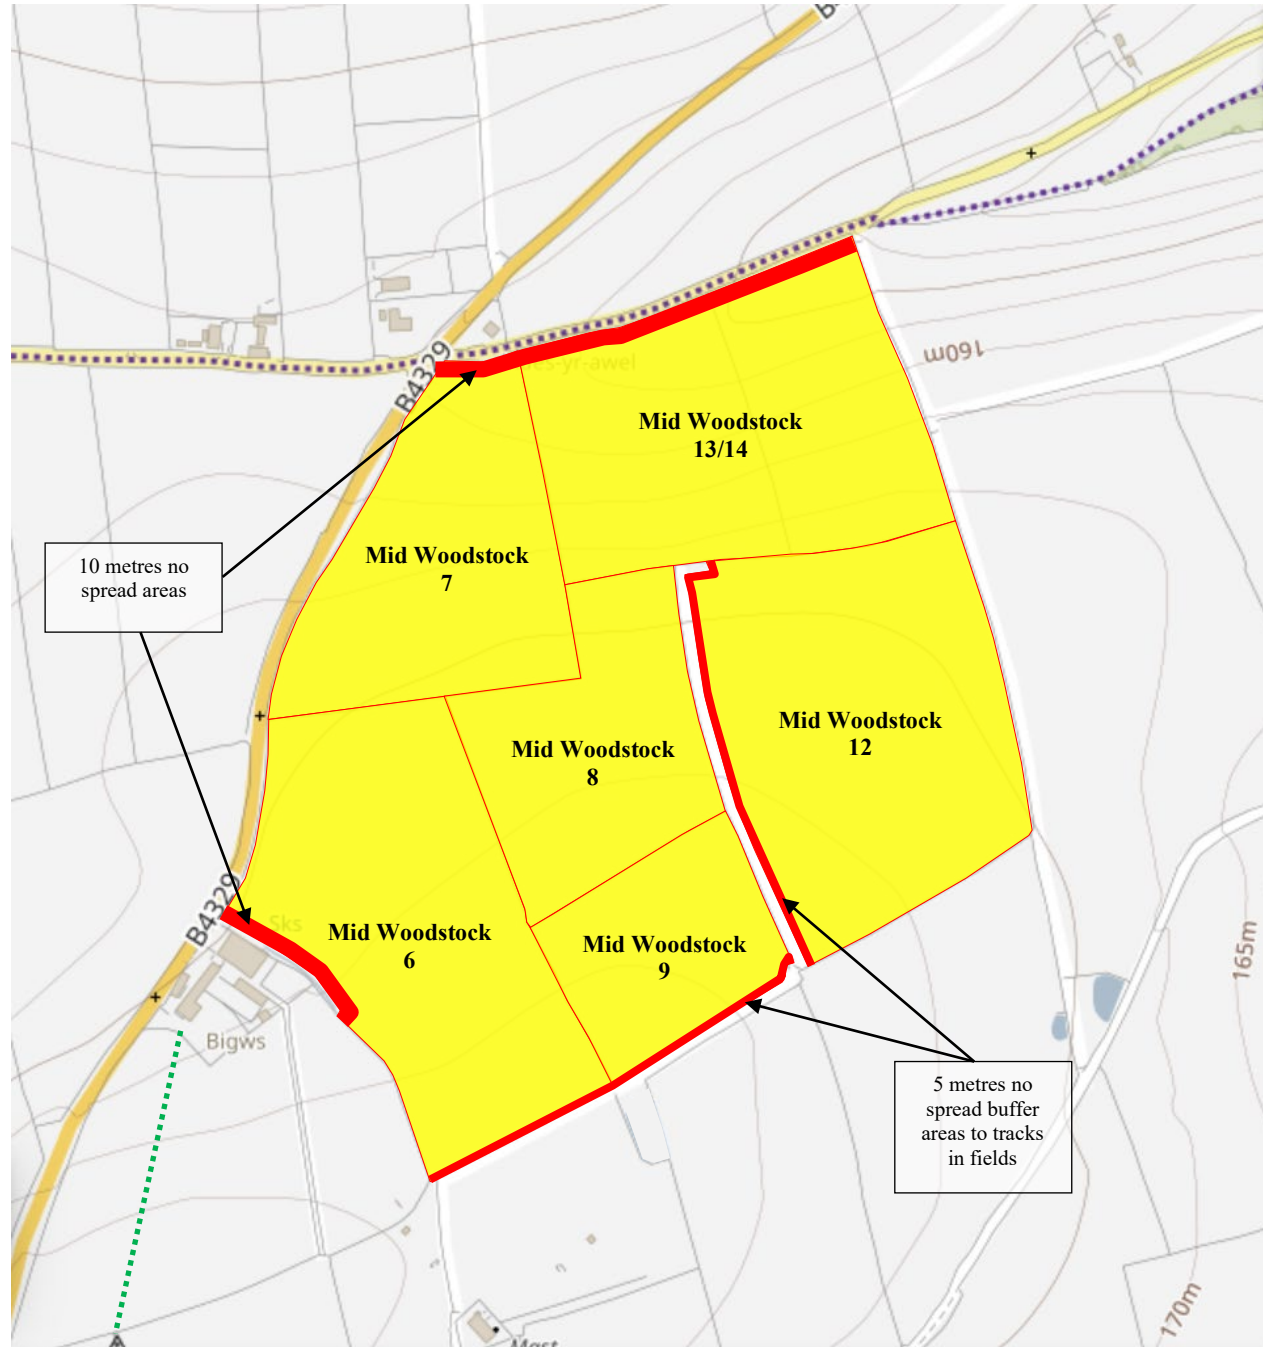

Middle Woodstock Farm - Location Map

Map Key

	Non-Spreadable Section of Field
	No Spread Area
	Suitable for Spreading
	Water Course
	Foot Path
	Spring, Well or Bore Hole (50 Metres Buffer)
	Nurse Tank
	Afon Cleddau Dwyreiniol / Eastern Cleddau River SSSI
	Afonydd Cleddau / Cleddau Rivers SAC
	Ancient Woodland

Name: C. Vaughan
 Map Grid Ref: SN 03127 26167
 Farm ID: Middle Woodstock
 Farm Post Code: SA63 4TG

5 metres no spread buffer area to track in field

Middle Woodstock Farm - Location Map

Map Key

	Non-Spreadable Section of Field
	No Spread Area
	Suitable for Spreading
	Water Course
	Foot Path
	Spring, Well or Bore Hole (50 Metres Buffer)
	Nurse Tank
	Afon Cleddau Dwyreiniol / Eastern Cleddau River SSSI
	Afonydd Cleddau / Cleddau Rivers SAC
	Ancient Woodland

Name: C. Vaughan
 Map Grid Ref: SN 03031 26622
 Farm ID: Middle Woodstock
 Farm Post Code: SA63 4TG

Middle Woodstock Farm - Location Map

Map Key

	Non-Spreadable Section of Field
	No Spread Area
	Suitable for Spreading
	Water Course
	Foot Path
	Spring, Well or Bore Hole (50 Metres Buffer)
	Nurse Tank
	Afon Cleddau Dwyreiniol / Eastern Cleddau River SSSI
	Afonydd Cleddau / Cleddau Rivers SAC
	Ancient Woodland

Name: C. Vaughan
 Map Grid Ref: SN 03761 26484
 Farm ID: Middle Woodstock
 Farm Post Code: SA63 4TG

10 metres no spread buffer area to ancient woodland

5 metres no spread buffer areas to track in fields