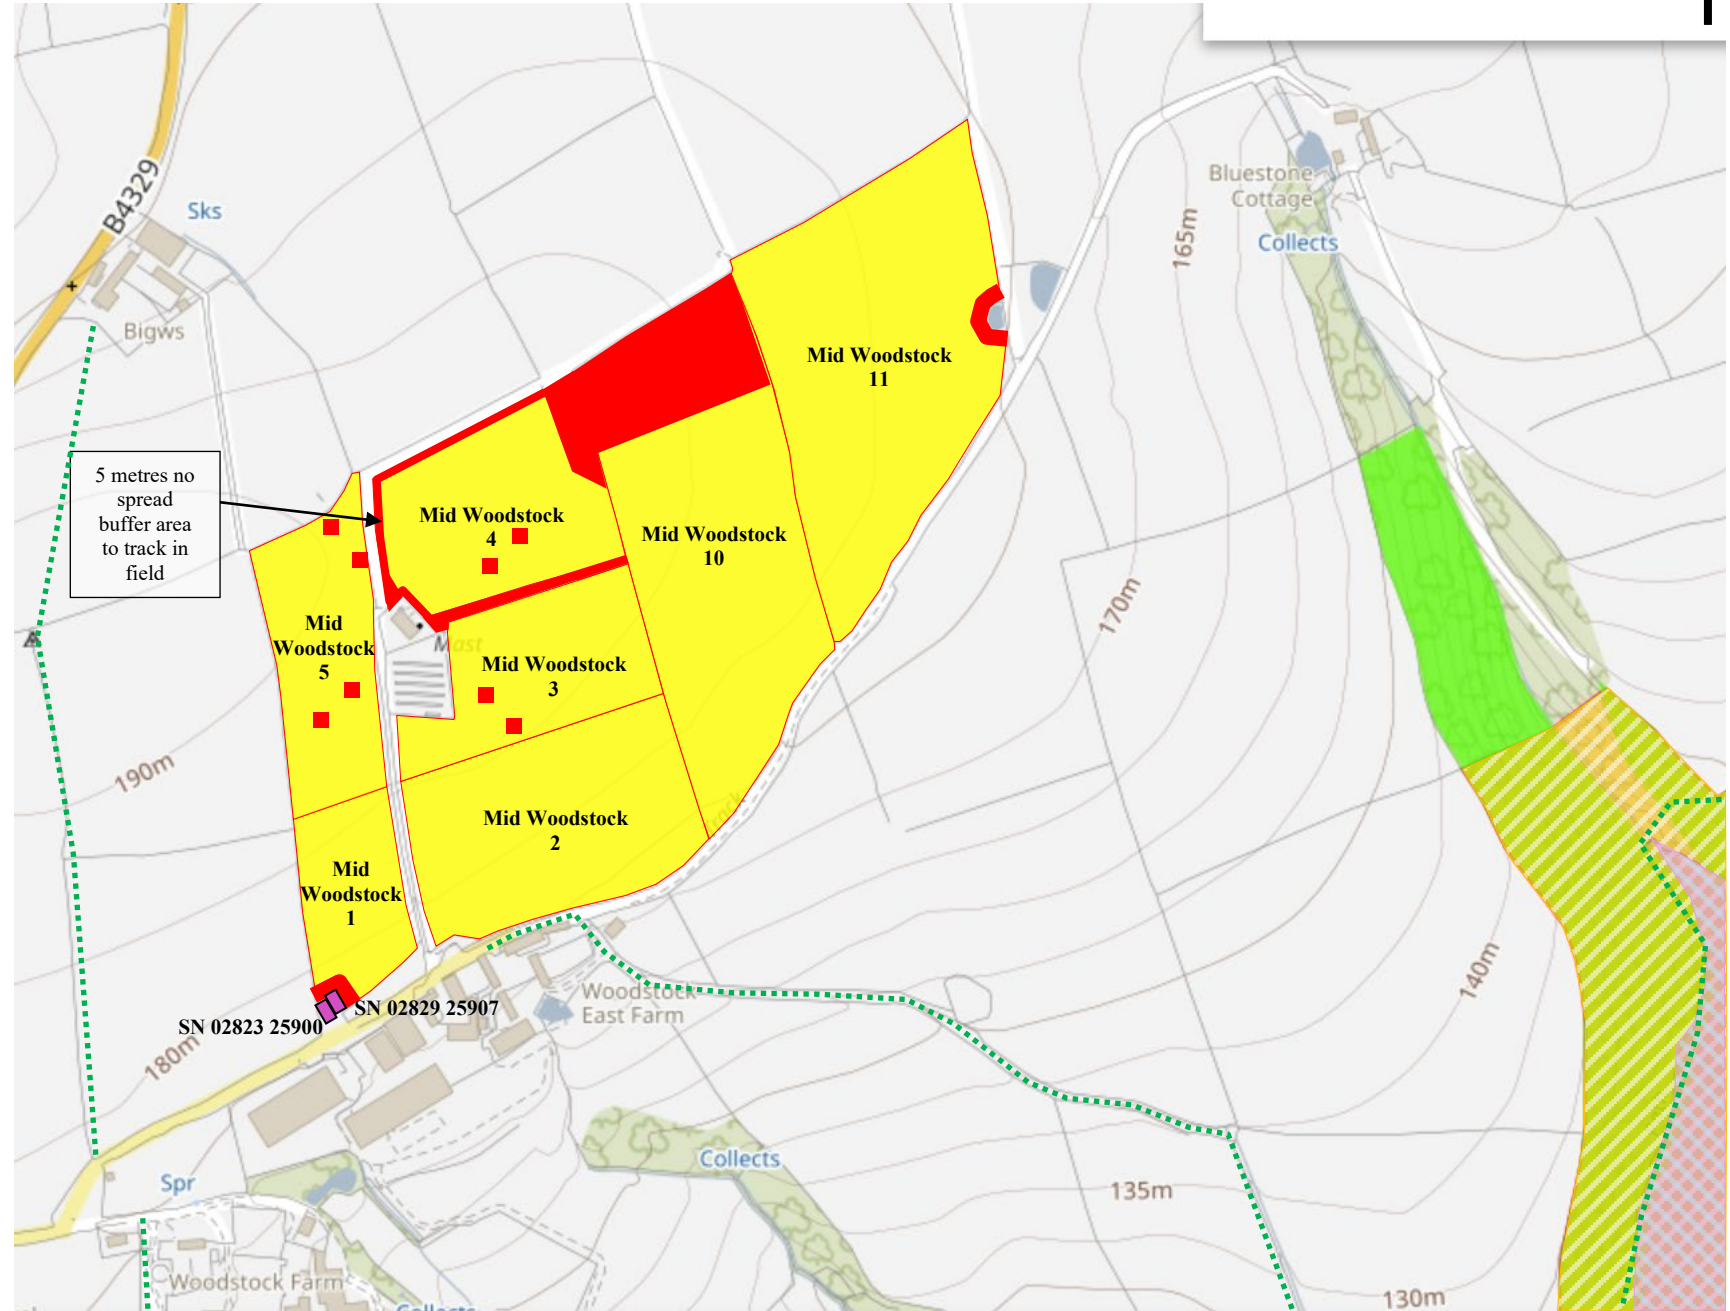

Middle Woodstock Farm - Location Map

Map Key

	Non-Spreadable Section of Field
	No Spread Area
	Suitable for Spreading
	Water Course
	Foot Path
	Spring, Well or Bore Hole (50 Metres Buffer)
	Nurse Tank
	Afon Cleddau Dwyreiniol / Eastern Cleddau River SSSI
	Afonydd Cleddau / Cleddau Rivers SAC
	Ancient Woodland

Name: C. Vaughan
 Map Grid Ref: SN 03127 26167
 Farm ID: Middle Woodstock
 Farm Post Code: SA63 4TG

5 metres no spread buffer area to track in field

Middle Woodstock Farm - Location Map

Map Key

	Non-Spreadable Section of Field
	No Spread Area
	Suitable for Spreading
	Water Course
	Foot Path
	Spring, Well or Bore Hole (50 Metres Buffer)
	Nurse Tank
	Afon Cleddau Dwyreiniol / Eastern Cleddau River SSSI
	Afonydd Cleddau / Cleddau Rivers SAC
	Ancient Woodland

Name: C. Vaughan
 Map Grid Ref: SN 03031 26622
 Farm ID: Middle Woodstock
 Farm Post Code: SA63 4TG

Middle Woodstock Farm - Location Map

Map Key

	Non-Spreadable Section of Field
	No Spread Area
	Suitable for Spreading
	Water Course
	Foot Path
	Spring, Well or Bore Hole (50 Metres Buffer)
	Nurse Tank
	Afon Cleddau Dwyreiniol / Eastern Cleddau River SSSI
	Afonydd Cleddau / Cleddau Rivers SAC
	Ancient Woodland

Name: C. Vaughan
 Map Grid Ref: SN 03761 26484
 Farm ID: Middle Woodstock
 Farm Post Code: SA63 4TG

10 metres no spread buffer area to ancient woodland

5 metres no spread buffer areas to track in fields