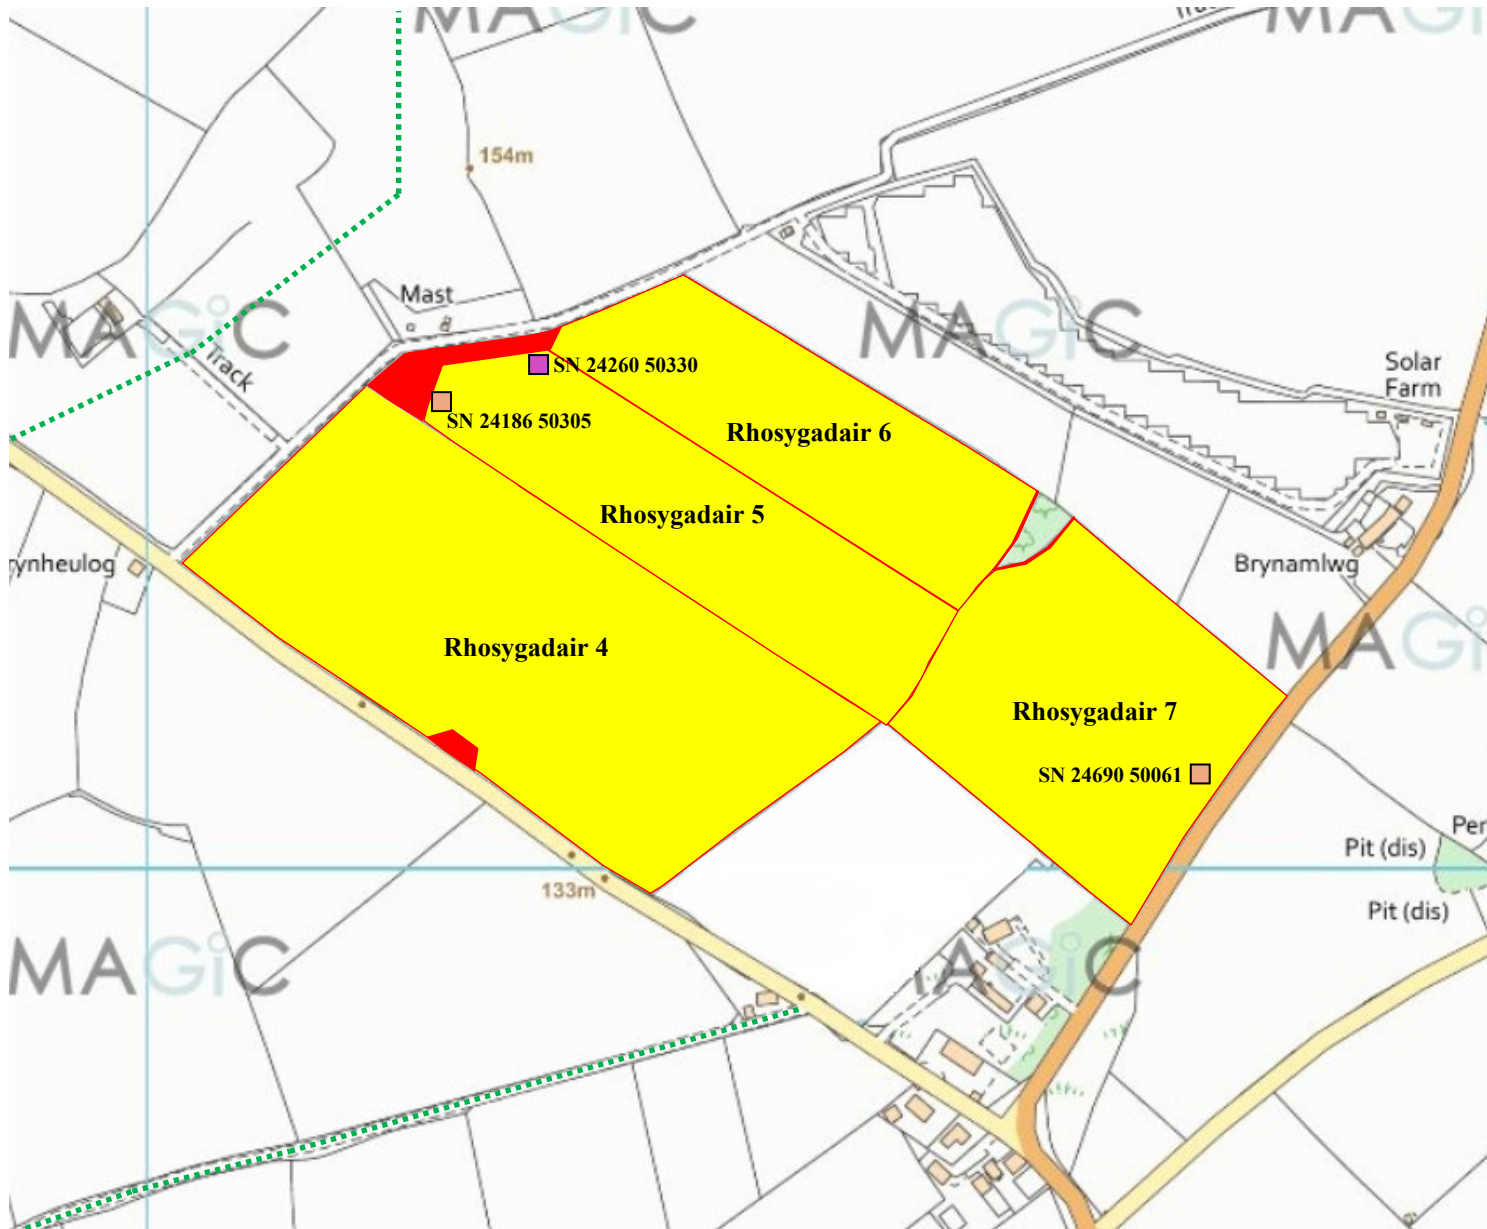

Trefwtial Farm (land at Rhosygadair Newydd) – Location Map

Map Key

	Non-Spreadable Section of Field
	No Spread Area
	Suitable for Spreading
	Stockpile Location (Field Heap)
	Water Course
	Foot Path
	Spring, Well or Bore Hole (50 Metres Buffer)
	Other Features
	Nurse Tank

Name: G. Davies
Grid Ref: SN 24388 50157
Farm ID: Trefwtial Farm
(land at Rhosygadair Newydd)
Farm Post Code: SA43 2AG

Map Key

	Non-Spreadable Section of Field
	No Spread Area
	Suitable for Spreading
	Stockpile Location (Field Heap)
	Water Course
	Foot Path
	Spring, Well or Bore Hole (50 Metres Buffer)
	Other Features
	Nurse Tank

Name: G. Davies
 Map Grid Ref: SN 21030 51266
 Farm ID: Trefwtial – land at Bigni
 Farm Post Code: SA43 2AG

Trefwtial – land at Bigni, SA43 1QG – Location Map