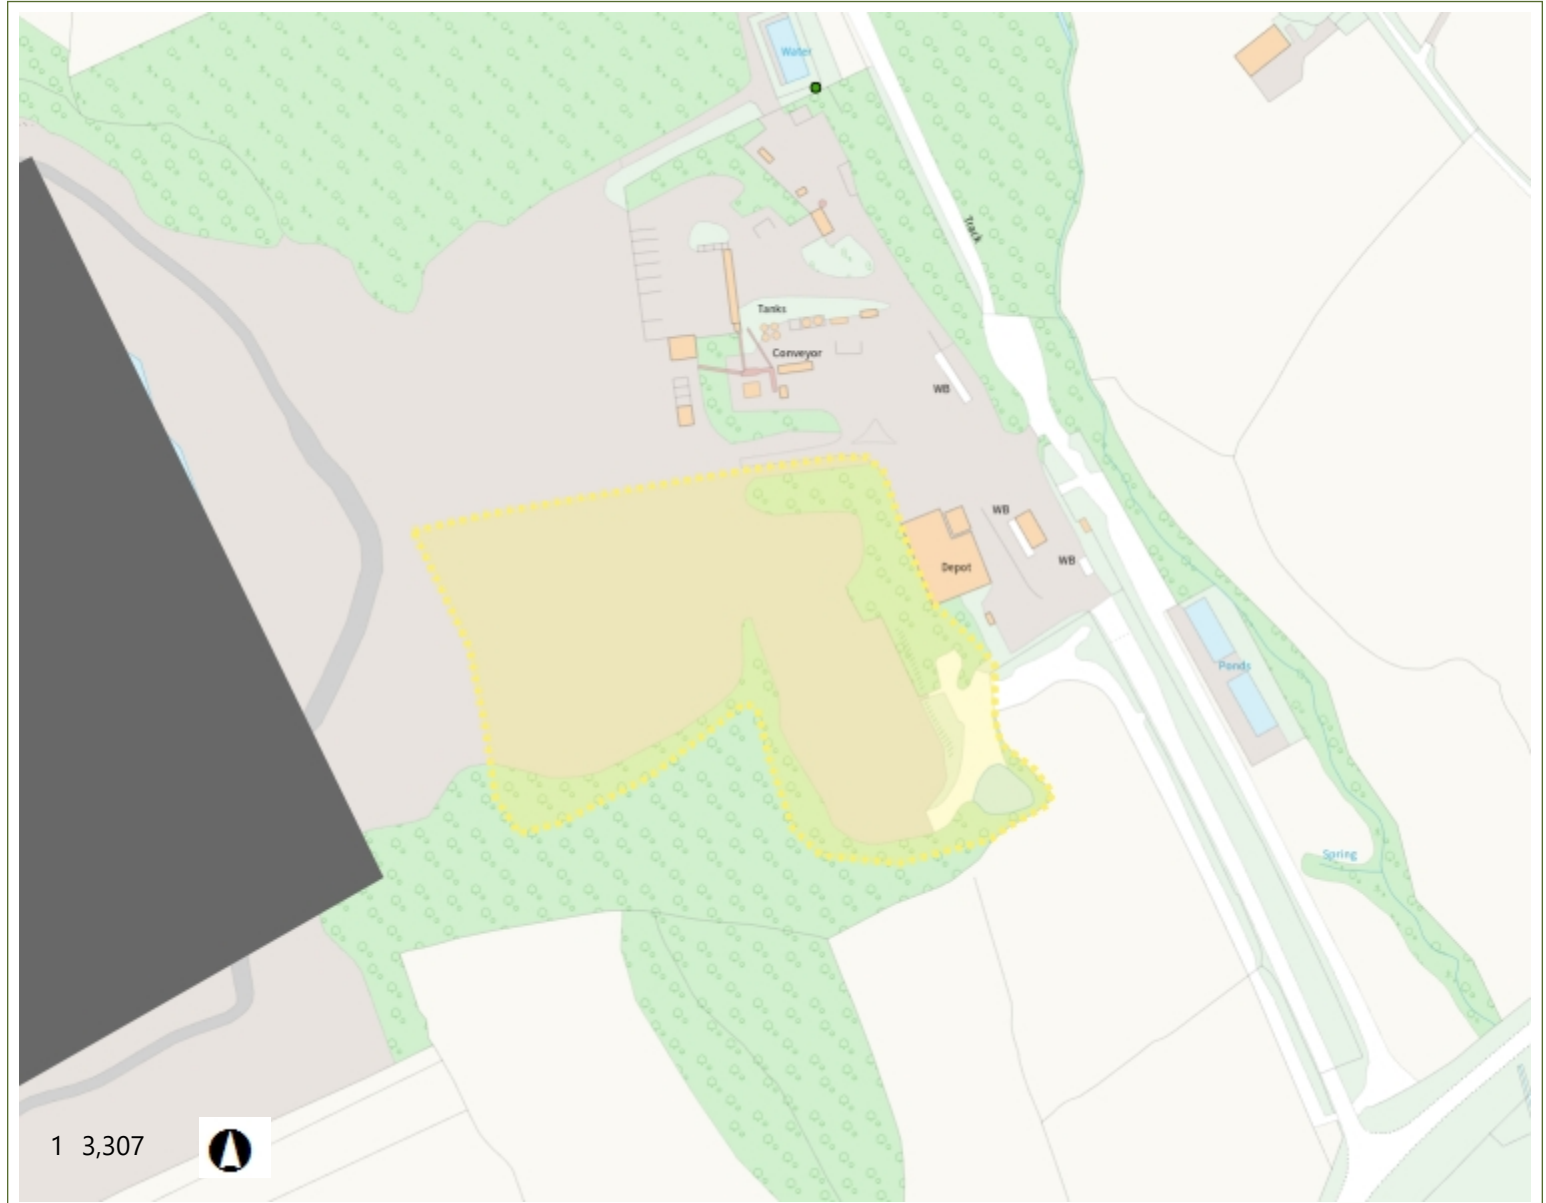

Legend

- Special Areas of Conservation
- Ramsar Sites
- Sites of Special Scientific Interest
- Proposed Special Protection Areas
- Special Protection Areas
- Proposed Special Areas of Conservation
- Water resources permits polygons
  - Full Abstraction
  - Impoundment
  - New Authorisation Full Abstraction
  - New Authorisation Transfer Abstraction
  - Temporary Abstraction
  - Transfer Abstraction
- Water resources permits points
  - Full Abstraction
  - Impoundment

Notes

1 3,307

0.2 0 0.08 0.2 Kilometers

British\_National\_Grid