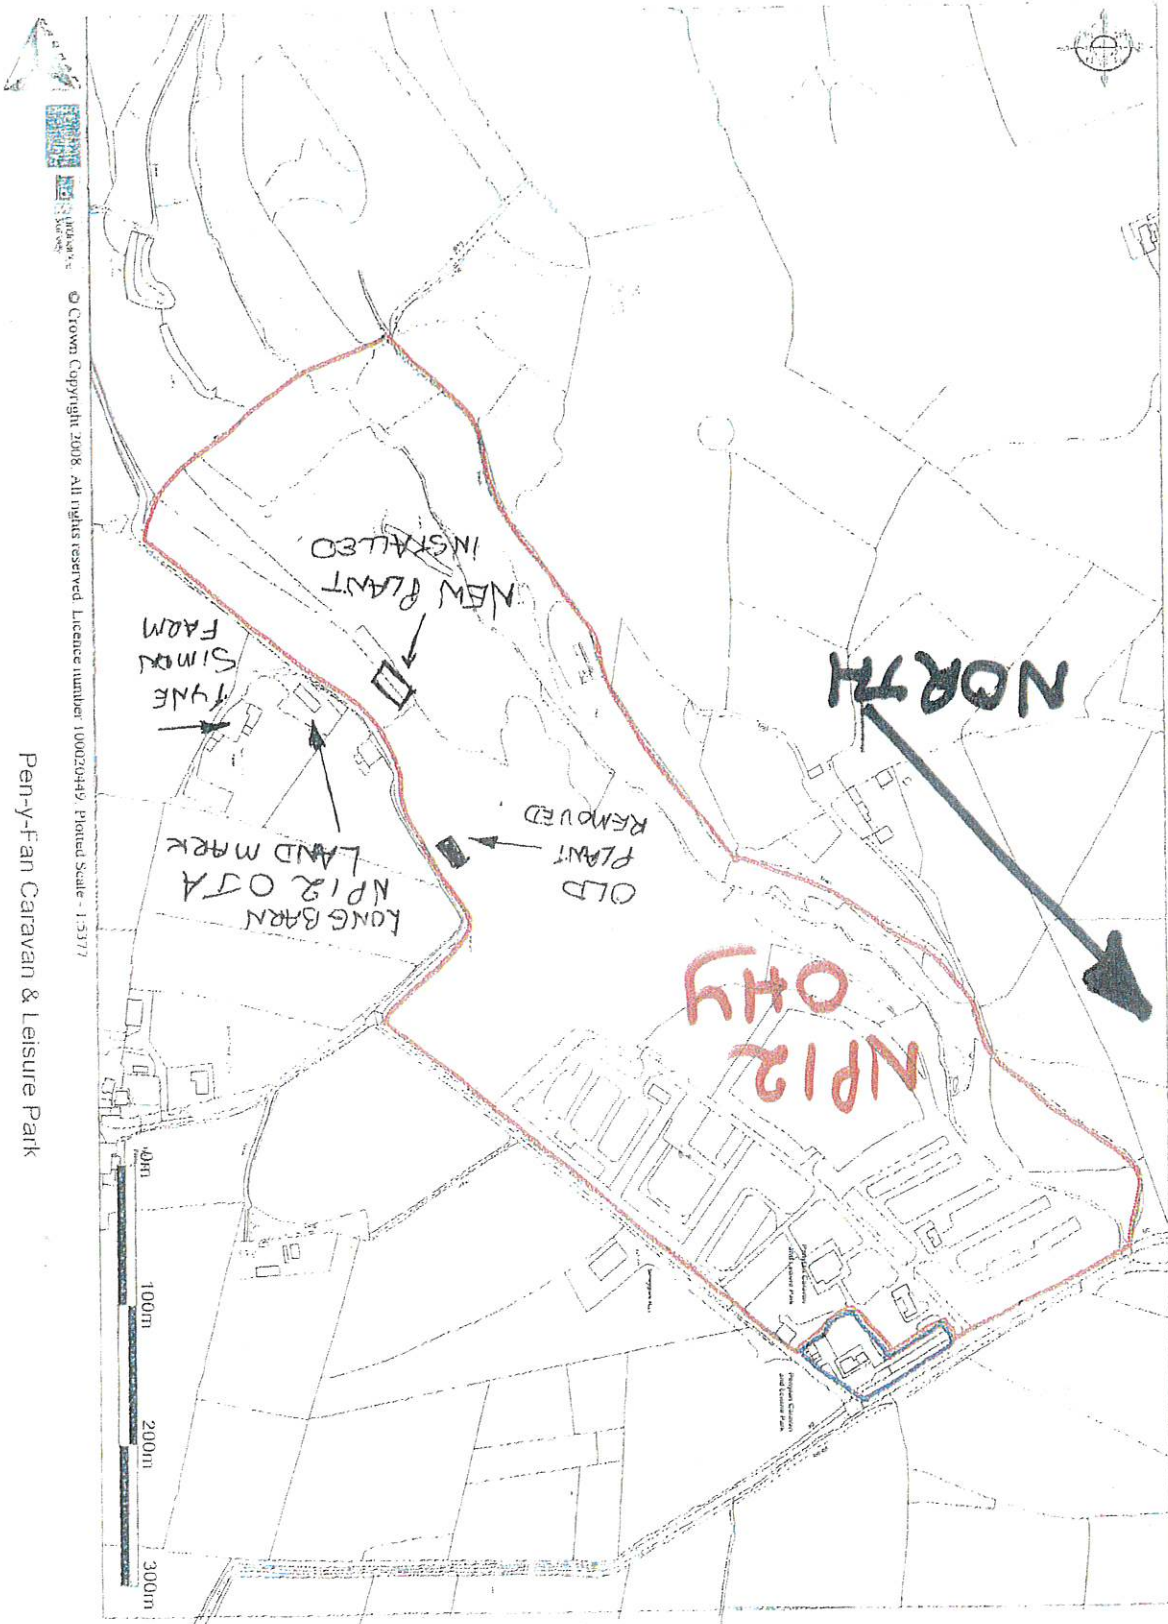

ORIGINAL PLANT
REMOVED.
JAN 25

Sent from my iPhone

LONG BARN
NP12 OSTA
LAND MARK

SAMPLE POINT.

NEW PLANT

DRAINAGE FIELD.

NORTH

Pen-y-Fan Caravan & Leisure Park

© Crown Copyright 2008. All rights reserved. Licence number 100020949. Printed Scale - 1:5377

For Identification Purposes Only
 Reproduced from the Ordnance Survey Map
 with permission of the Controller of Her
 Majesty's Stationery Office © Copyright
 Edwards & Partners Licence No: ES100005478

PEN-Y-FAN CARAVAN & LEISURE PARK - IDENTIFICATION PLAN

DRAINAGE
TUNNELS
8M X 20M
WITHIN
DRAINAGE
FIELD.
2024.
AT NP120HY