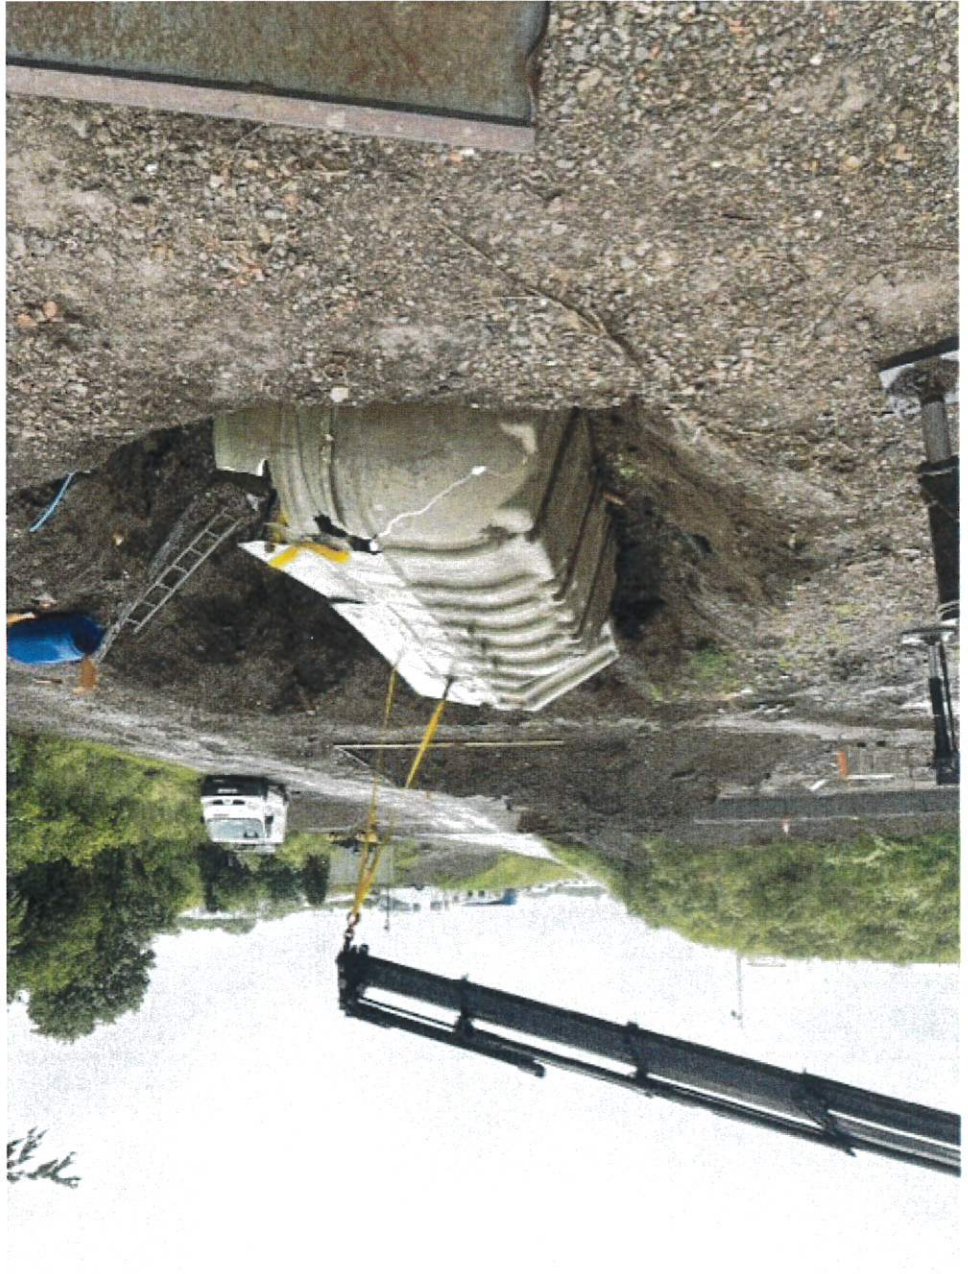

ORIGINAL PLANT
REMOVED.
JAN 25

Sent from my iPhone

LONG BARN
NP12 OSTA
LAND MARK

SAMPLE POINT.

NEW PLANT

DRAINAGE FIELD.

NORTH

Pen-y-Fan Caravan & Leisure Park

© Crown Copyright 2008. All rights reserved. Licence number 100020949. Printed Scale - 1:5377

For Identification Purposes Only
 Reproduced from the Ordnance Survey Map
 with permission of the Controller of Her
 Majesty's Stationery Office © Copyright
 Edwards & Partners Licence No: ES100005478

PEN-Y-FAN CARAVAN & LEISURE PARK - IDENTIFICATION PLAN

DRAINAGE
TUNNELS
8M X 20M
WITHIN
DRAINAGE
FIELD.
2024.
AT NP120HY