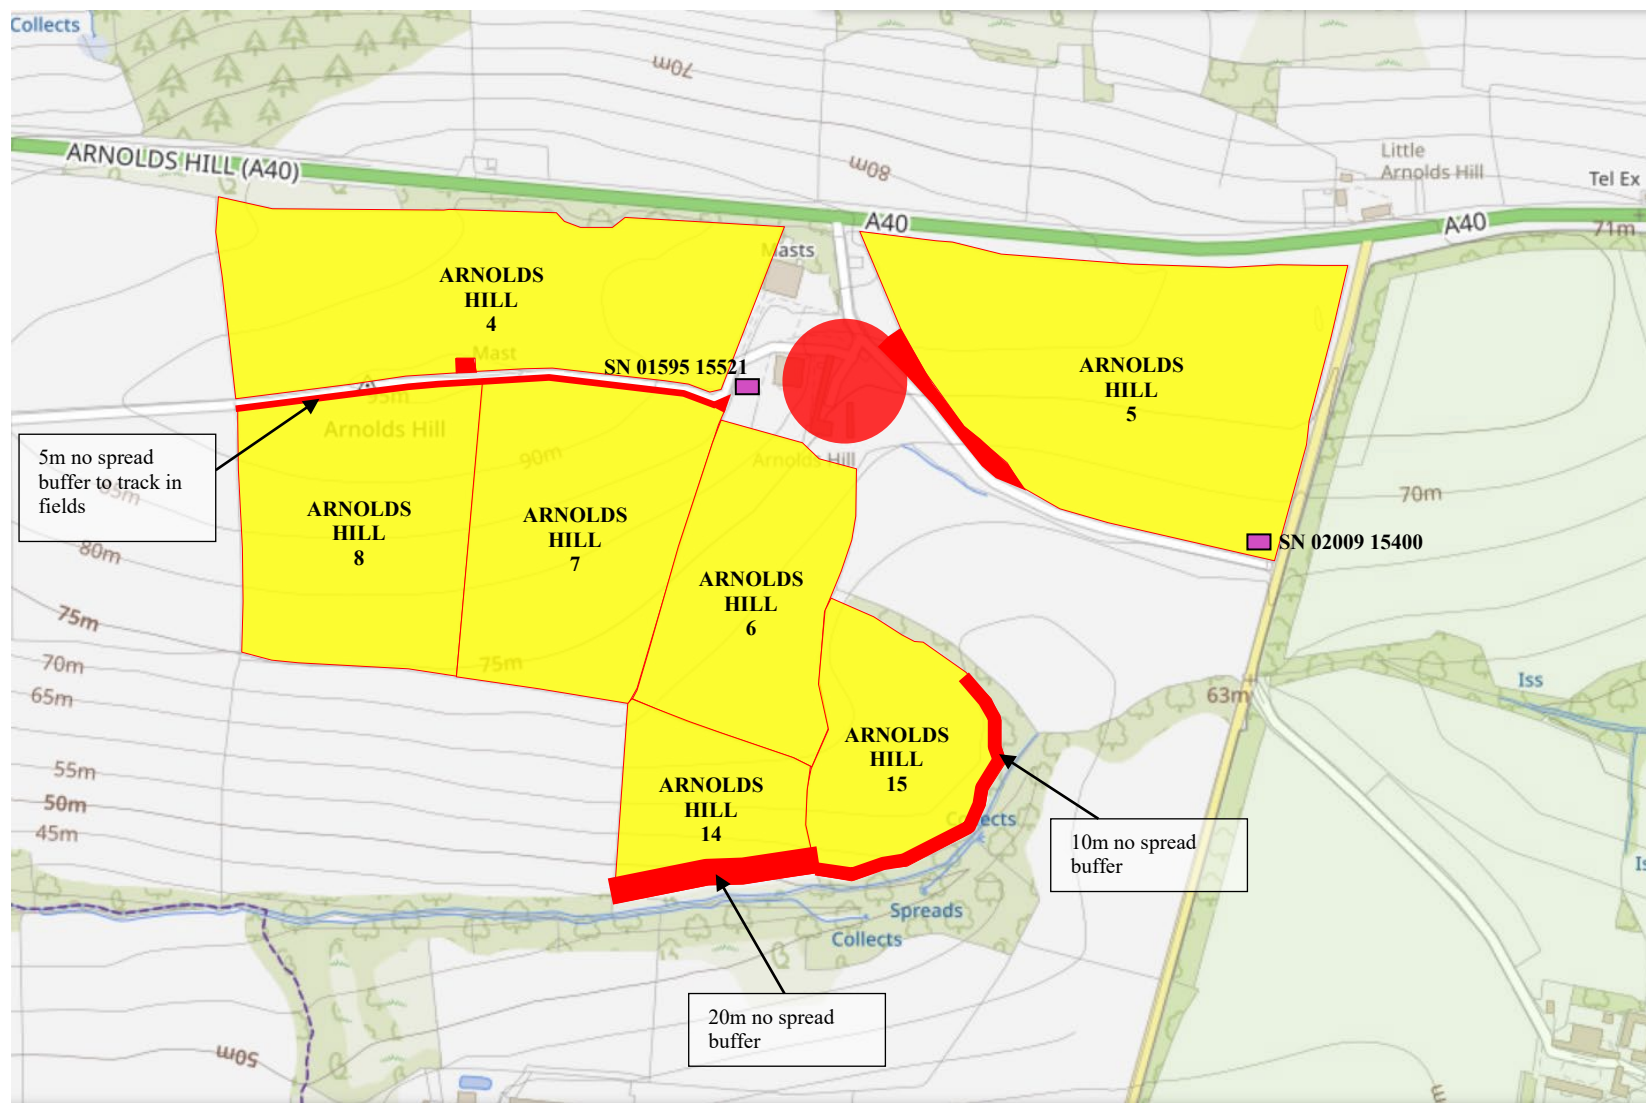

Map Key

	Non-Spreadable Section of Field
	No Spread Area
	Suitable for Spreading
	Water Course (10 Metres Buffer)
	Foot Path
	Spring, Well or Bore Hole (50 Metres Buffer)
	Nurse Tank
	Arfordir Penfro / Pembrokeshire Coast National Park

Name: M. Van Dijk
 Map Grid Ref: SN 01539 15372
 Farm ID: Arnolds Hill Farm
 Farm Post Code: SA62 4BA

Arnolds Hill Farm – Location Map

Map Key

	Non-Spreadable Section of Field
	No Spread Area
	Suitable for Spreading
	Water Course (10 Metres Buffer)
	Foot Path
	Spring, Well or Bore Hole (50 Metres Buffer)
	Nurse Tank

Name: M. Van Dijk
 Map Grid Ref: SN 00846 15489
 Farm ID: Arnolds Hill Farm
 Farm Post Code: SA62 4BA

Arnolds Hill Farm – Location Map