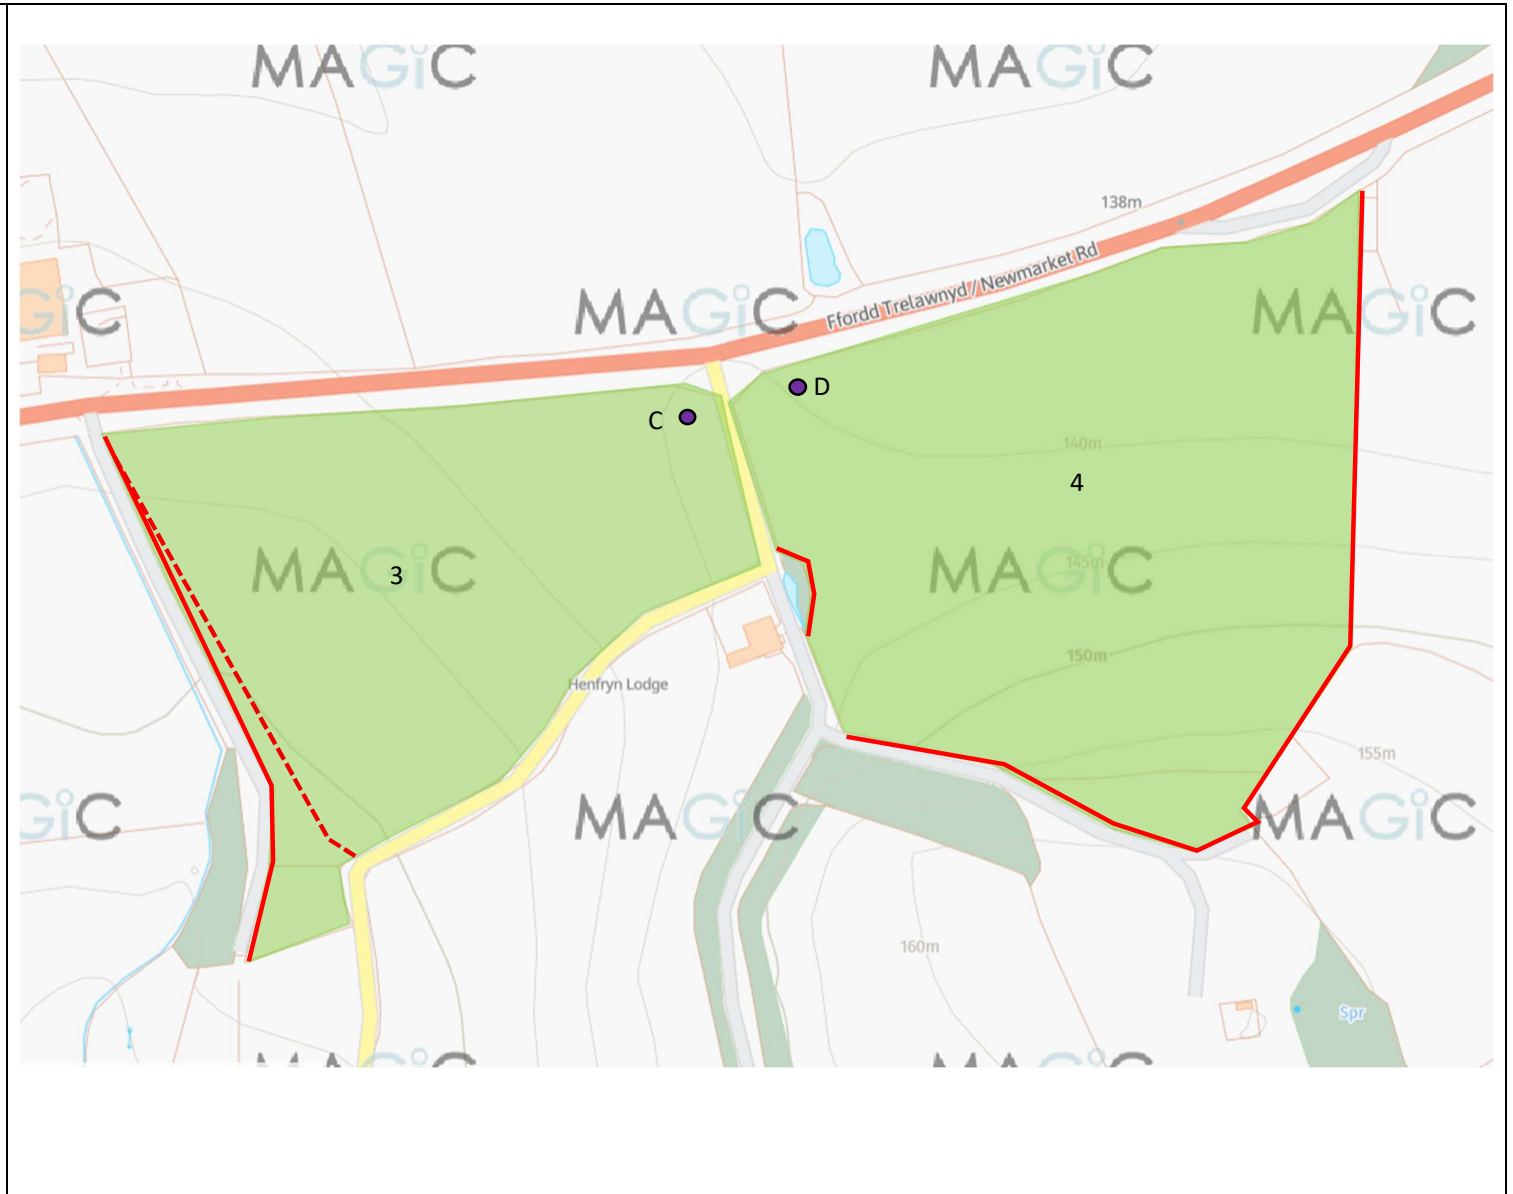

Location Plan

Bryn Cnewyllyn Farm

© Copyright 4R Group

Site:

Bryn Cnewyllyn Farm
Hiraddug Road,
Dyserth,
Rhyl,
LL18 6HS

Client:

Dŵr Cymru / Welsh Water

Key:

- Spreading area
- Non-spreading area
- Location tags
- 10m buffer
- Footpath 10m buffer

Location tags:

1. Field stockpiles
- C. SJ 07456 79639
  - D. SJ 07503 79662

Map Reference: BC_01c