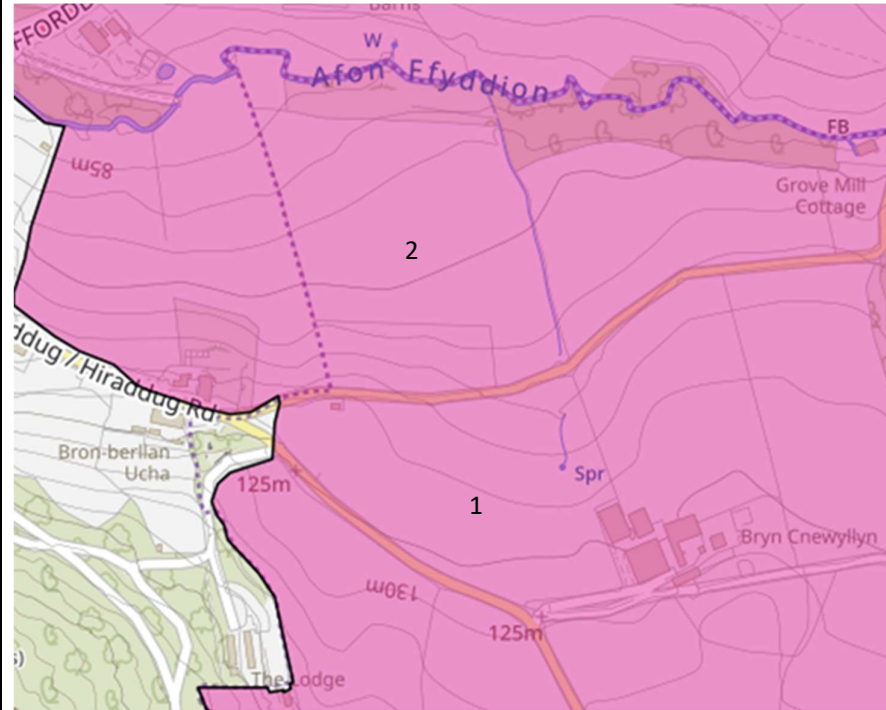

Location tags:

- Field stockpiles
-  C. SJ 07456 79639
 -  D. SJ 07503 79662

Map Reference: BC_01c

Location Plan

Bryn Cnewyllyn Farm

© Copyright 4R Group

Site:
Bryn Cnewyllyn Farm
Hiraddug Road,
Dyserth,
Rhyl,
LL18 6HS

Client:
Dŵr Cymru / Welsh Water

- Key:**
-  Spreading area
 -  Non-spreading area
 -  Location tags
 -  AONB

Map Reference: BC_01d

Site:

Location Plan

Bryn Cnewyllyn Farm

© Copyright 4R Group

Bryn Cnewyllyn Farm
Hiraddug Road,
Dyserth,
Rhyl,
LL18 6HS