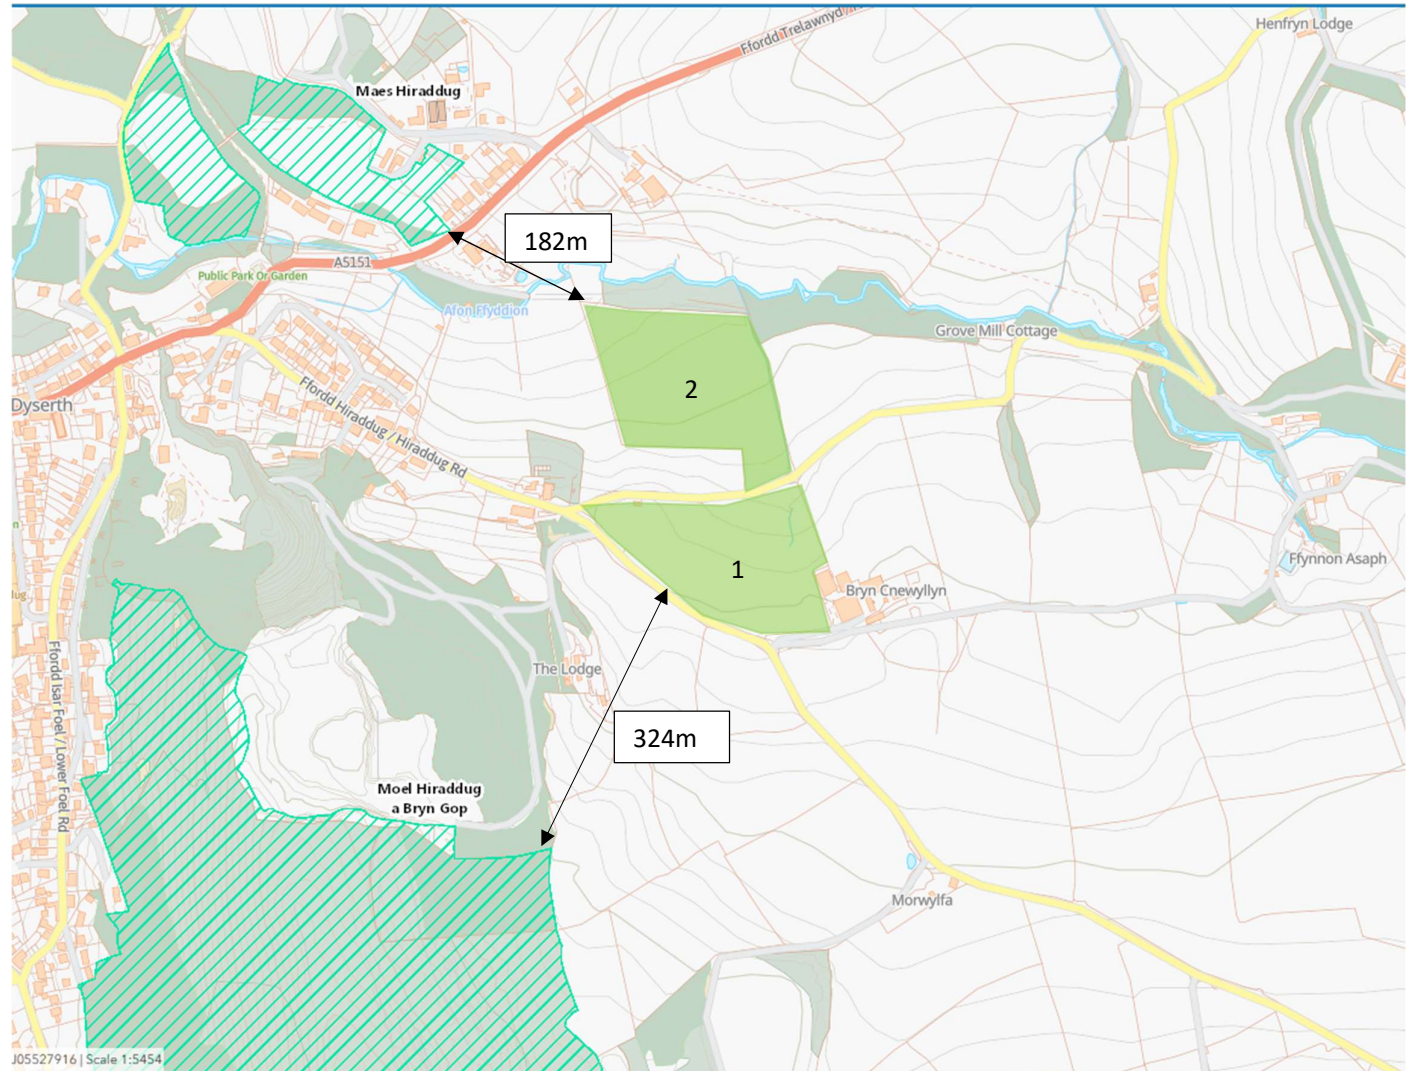

-  Spreading area
-  Non-spreading area
-  Location tags
-  10m buffer

Location tags:

- Field stockpiles
- A. SJ 06774 78879
 - B. SJ 06840 79034

Map Reference: BC_01a

Location Plan

Bryn Cnewyllyn Farm

© Copyright 4R Group

Site:
Bryn Cnewyllyn Farm
Hiraddug Road,
Dyserth,
Rhyl,
LL18 6HS

Client:
Dŵr Cymru / Welsh Water

Key:

-  Spreading area
-  Non-spreading area
-  Location tags
-  SSSI
-  10m buffer

Map Reference: BC_01b

Location Plan

Client:
Dŵr Cymru / Welsh Water

Key:

-  Spreading area
-  Non-spreading area
-  Location tags
-  10m buffer
-  SPZ

Map Reference: BC_01e

Site:

Location Plan

Bryn Cnewyllyn Farm

© Copyright 4R Group