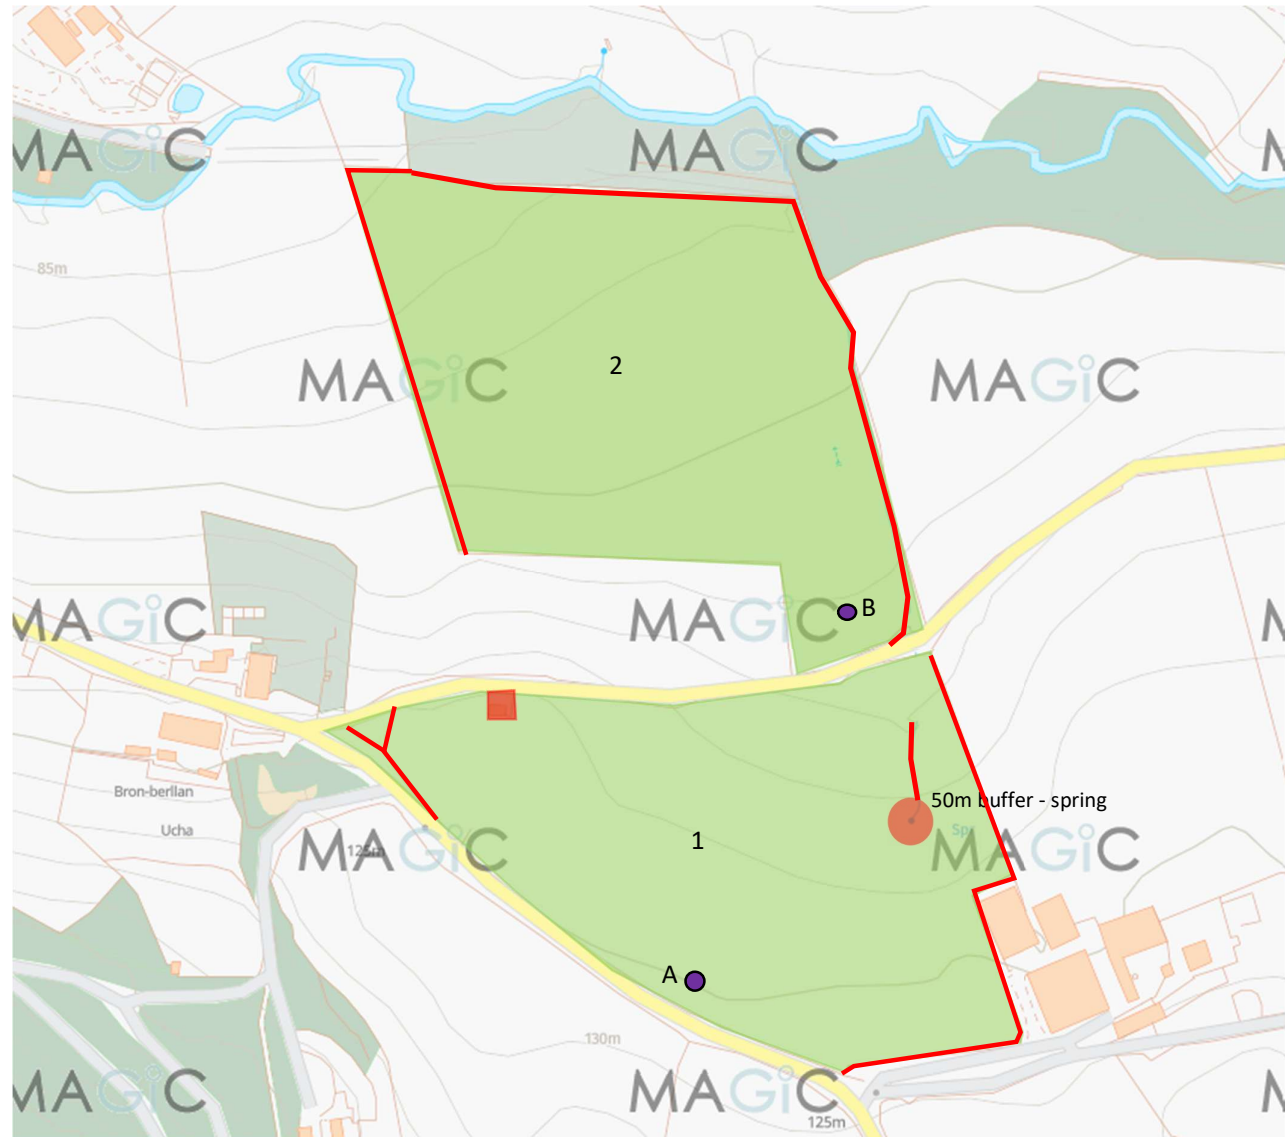

Location Plan

Bryn Cnewyllyn Farm

© Copyright 4R Group

Site:

Bryn Cnewyllyn Farm
Hiraddug Road,
Dyserth,
Rhyl,
LL18 6HS

Client:

Dŵr Cymru / Welsh Water

Key:

-  Spreading area
-  Non-spreading area
-  Location tags
-  10m buffer

Location tags:

- Field stockpiles
- A. SJ 06774 78879
 - B. SJ 06840 79034

Map Reference: BC_01a

Location Plan

Bryn Cnewyllyn Farm

© Copyright 4R Group

Site:
Bryn Cnewyllyn Farm
Hiraddug Road,
Dyserth,
Rhyl,
LL18 6HS

Client:
Dŵr Cymru / Welsh Water

Key:

-  Spreading area
-  Non-spreading area
-  Location tags
-  SSSI
-  10m buffer

Map Reference: BC_01b

Location Plan

Client:
Dŵr Cymru / Welsh Water

Key:

-  Spreading area
-  Non-spreading area
-  Location tags
-  10m buffer
-  SPZ

Map Reference: BC_01e

Site:

Location Plan

Bryn Cnewyllyn Farm

© Copyright 4R Group