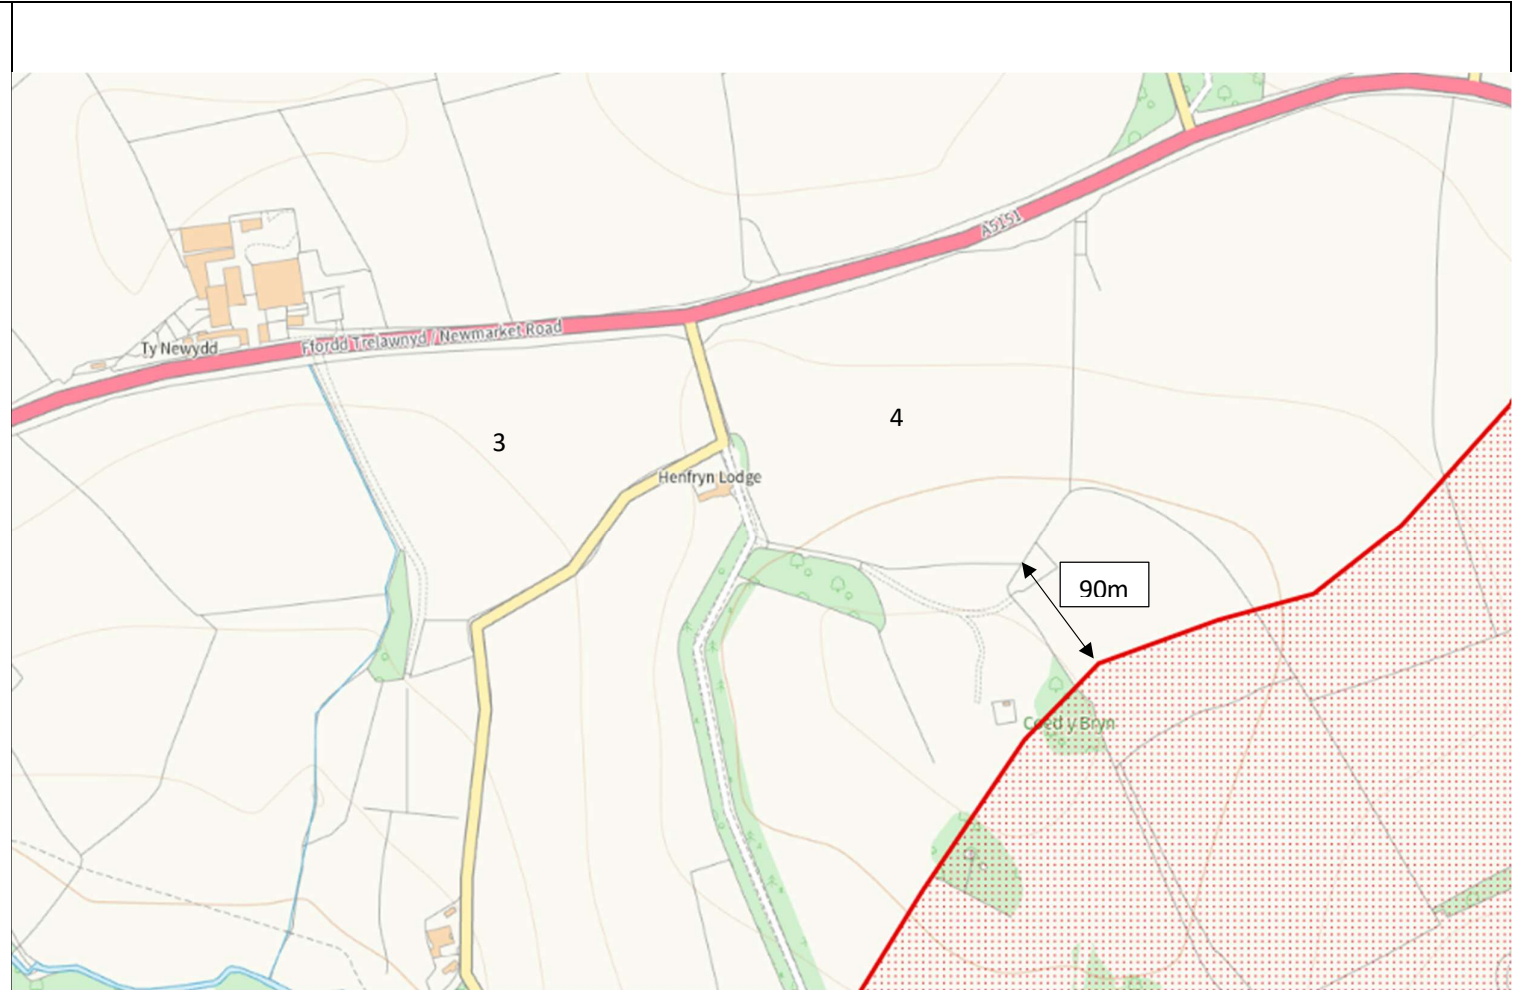

Location Plan

Bryn Cnewyllyn Farm

© Copyright 4R Group

Bryn Cnewyllyn Farm
Hiraddug Road,
Dyserth,
Rhyl,
LL18 6HS

Client:
Dŵr Cymru / Welsh Water

Key:

- Spreading area
- Non-spreading area
- Location tags
- 10m buffer
- SPZ

Map Reference: BC_01e

Site: