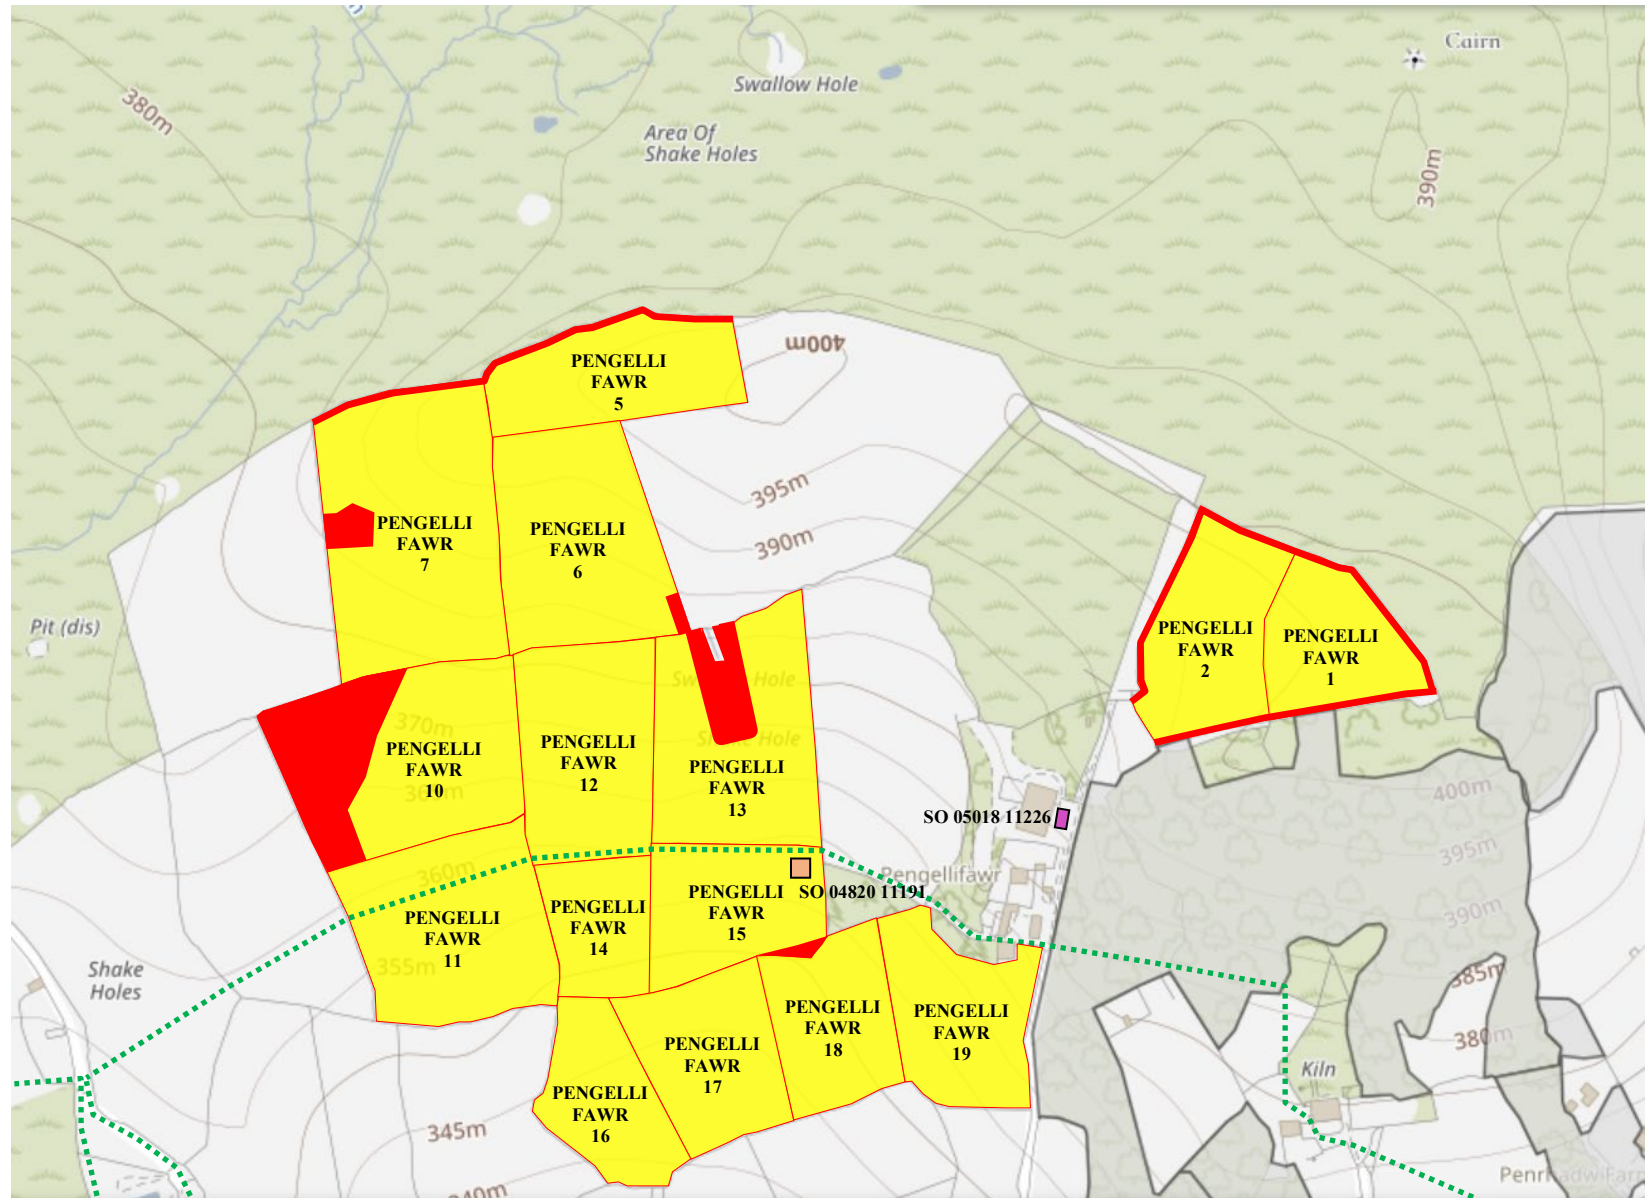

Pengelli Fawr Farm – Location Map

Map Key

	Non-Spreadable Section of Field
	No Spread Area
	Suitable for Spreading
	Stockpile Location (Field Heap)
	Water Course
	Foot Path
	Spring, Well or Bore Hole (50 Metres Buffer)
	Nurse Tank
	Ancient Woodland

Name: E. Williams
Map Grid Ref: SO 04784 11292
Farm ID: Pengelli Fawr Farm
Farm Post Code: CF48 2TT

Pengelli Fawr Farm – Location Map

Map Key

	Non-Spreadable Section of Field
	No Spread Area
	Suitable for Spreading
	Stockpile Location (Field Heap)
	Water Course
	Foot Path
	Spring, Well or Bore Hole (50 Metres Buffer)
	Nurse Tank
	Ancient Woodland
	Nant Glais Caves SSSI
	Cwm Taf Fechan Woodlands SSSI

Name: E. Williams
Map Grid Ref: SO 04734 10699
Farm ID: Pengelli Fawr Farm
Farm Post Code: CF48 2TT

Map Key

	Non-Spreadable Section of Field
	No Spread Area
	Suitable for Spreading
	Stockpile Location (Field Heap)
	Water Course
	Foot Path
	Spring, Well or Bore Hole (50 Metres Buffer)

Name: L. Pritchard
 Map Grid Ref: SO 10143 08532
 Farm ID: Cwm Carno Farm
 Farm Post Code: NP22 5QY

Cwm Carno Farm – Location Map