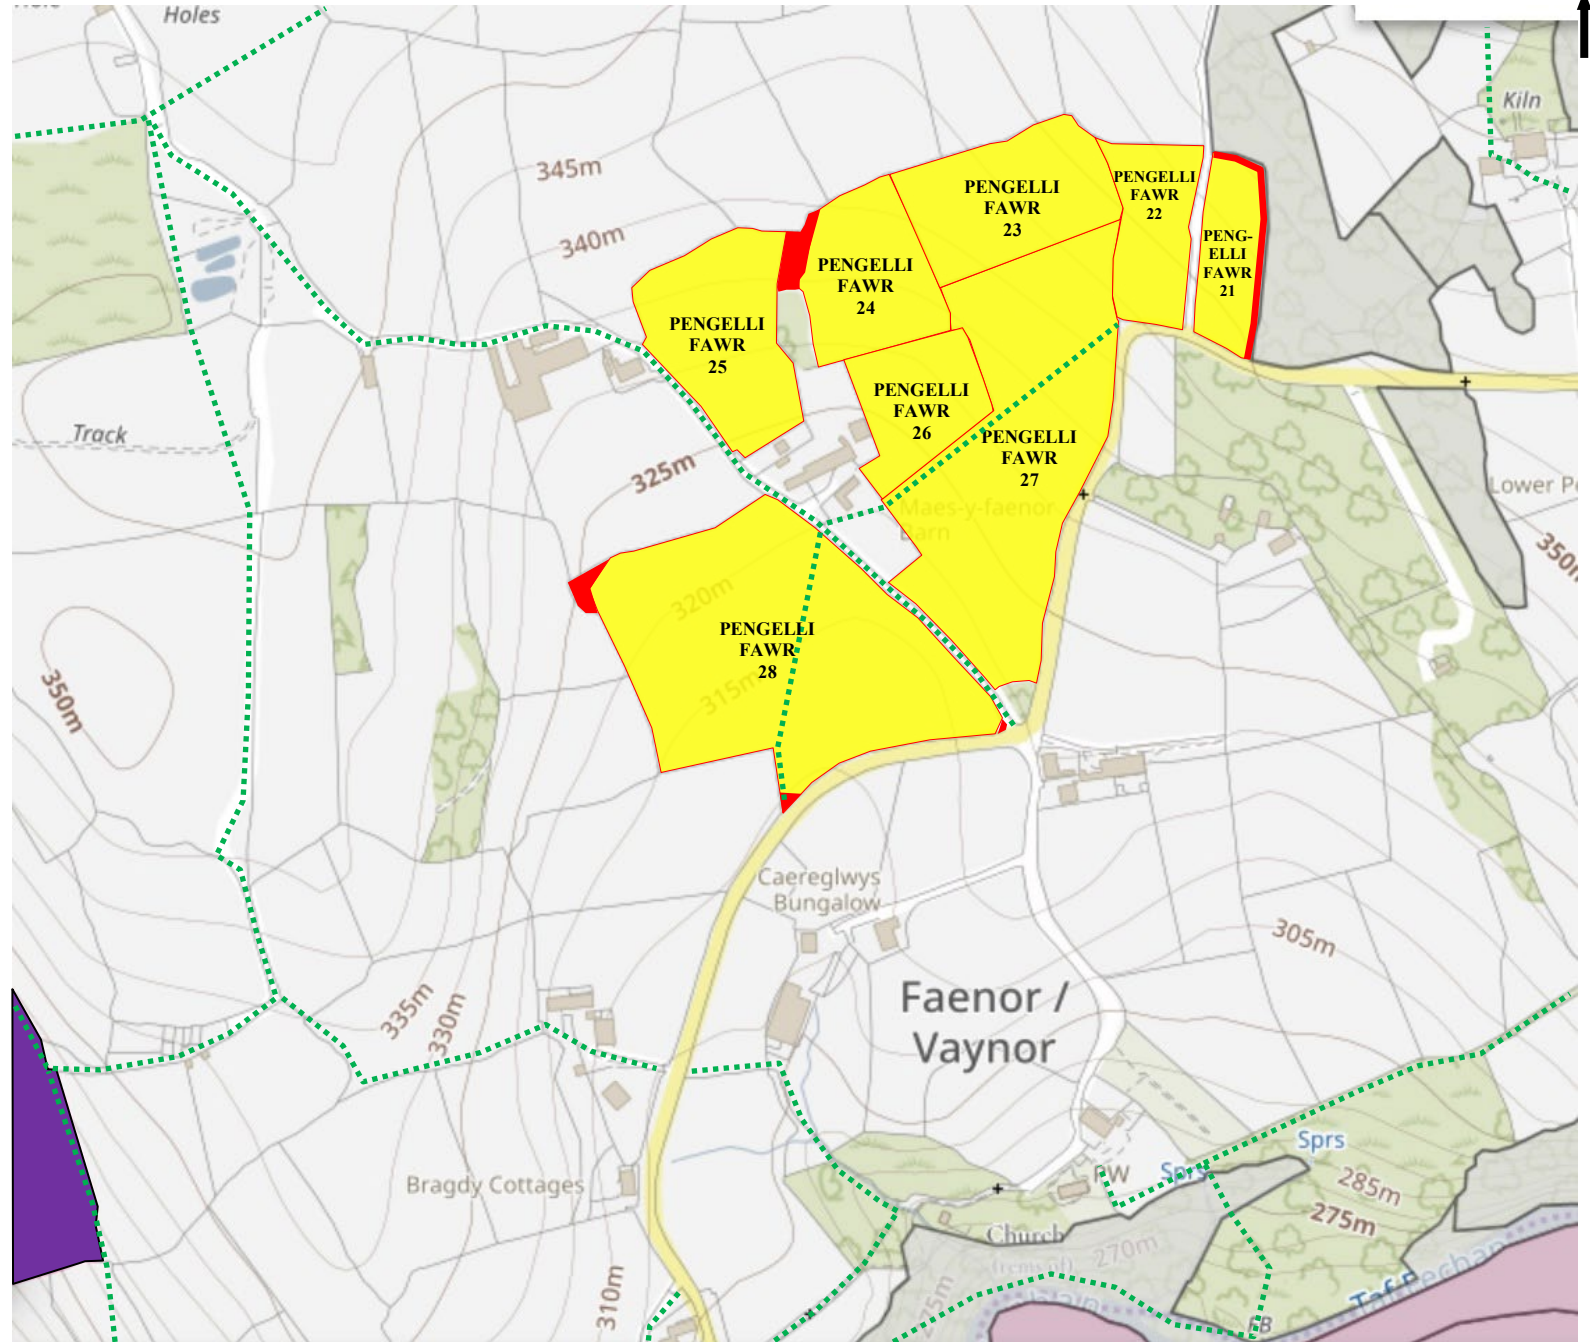

Pengelli Fawr Farm – Location Map

Map Key

	Non-Spreadable Section of Field
	No Spread Area
	Suitable for Spreading
	Stockpile Location (Field Heap)
	Water Course
	Foot Path
	Spring, Well or Bore Hole (50 Metres Buffer)
	Nurse Tank
	Ancient Woodland

Name: E. Williams
Map Grid Ref: SO 04784 11292
Farm ID: Pengelli Fawr Farm
Farm Post Code: CF48 2TT

Pengelli Fawr Farm – Location Map

Map Key

	Non-Spreadable Section of Field
	No Spread Area
	Suitable for Spreading
	Stockpile Location (Field Heap)
	Water Course
	Foot Path
	Spring, Well or Bore Hole (50 Metres Buffer)
	Nurse Tank
	Ancient Woodland
	Nant Glais Caves SSSI
	Cwm Taf Fechan Woodlands SSSI

Name: E. Williams
Map Grid Ref: SO 04734 10699
Farm ID: Pengelli Fawr Farm
Farm Post Code: CF48 2TT

Map Key

	Non-Spreadable Section of Field
	No Spread Area
	Suitable for Spreading
	Stockpile Location (Field Heap)
	Water Course
	Foot Path
	Spring, Well or Bore Hole (50 Metres Buffer)

Name: L. Pritchard
 Map Grid Ref: SO 10143 08532
 Farm ID: Cwm Carno Farm
 Farm Post Code: NP22 5QY

Cwm Carno Farm – Location Map