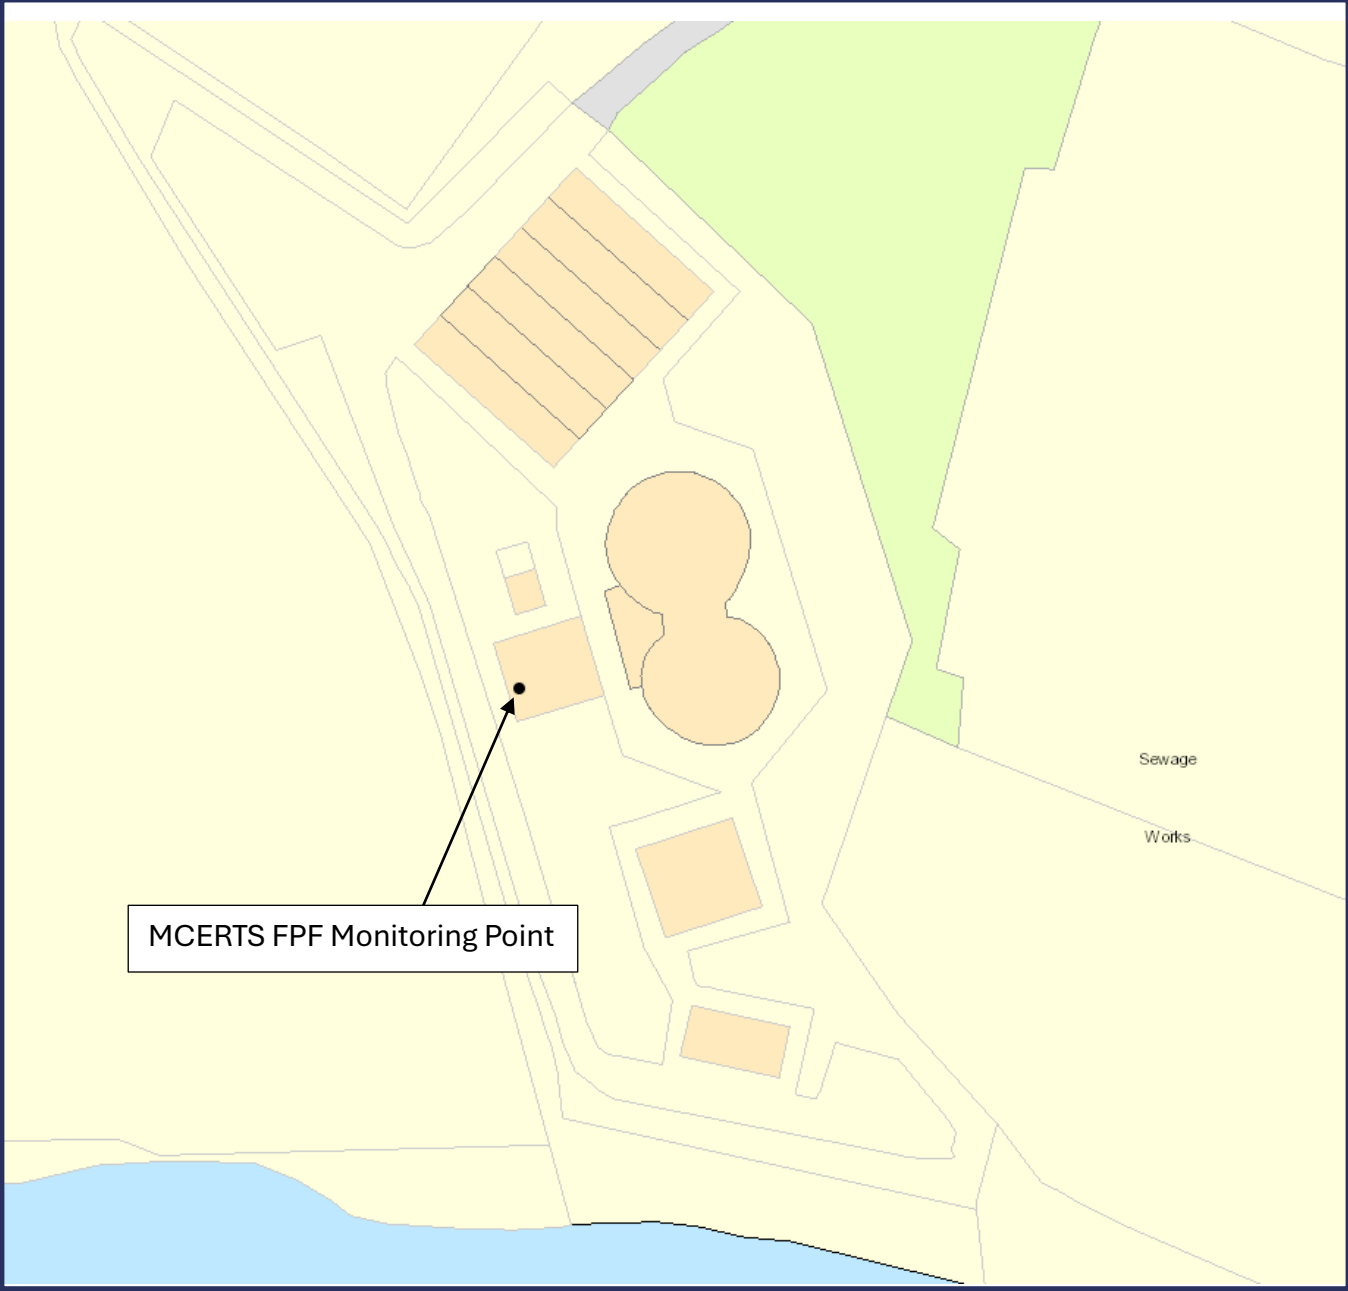

Storm Discharge Point
Emergency Discharge Point

Storm Sample Point
Emergency Sample Point
MCERTS Storm to Environment EDM Monitoring Point

MCERTS FPF Monitoring Point

Sewage

Works

Storm Discharge Point	SN 73052 66488
Emergency Discharge Point	SN 73052 66488
Storm Sample Point	SN 73046 66473
Emergency Sample Point	SN 73046 66473
MCERTS Storm to Environment EDM Monitoring Point	SN 73046 66473
MCERTS FPF Monitoring Point	SN 72782 66751