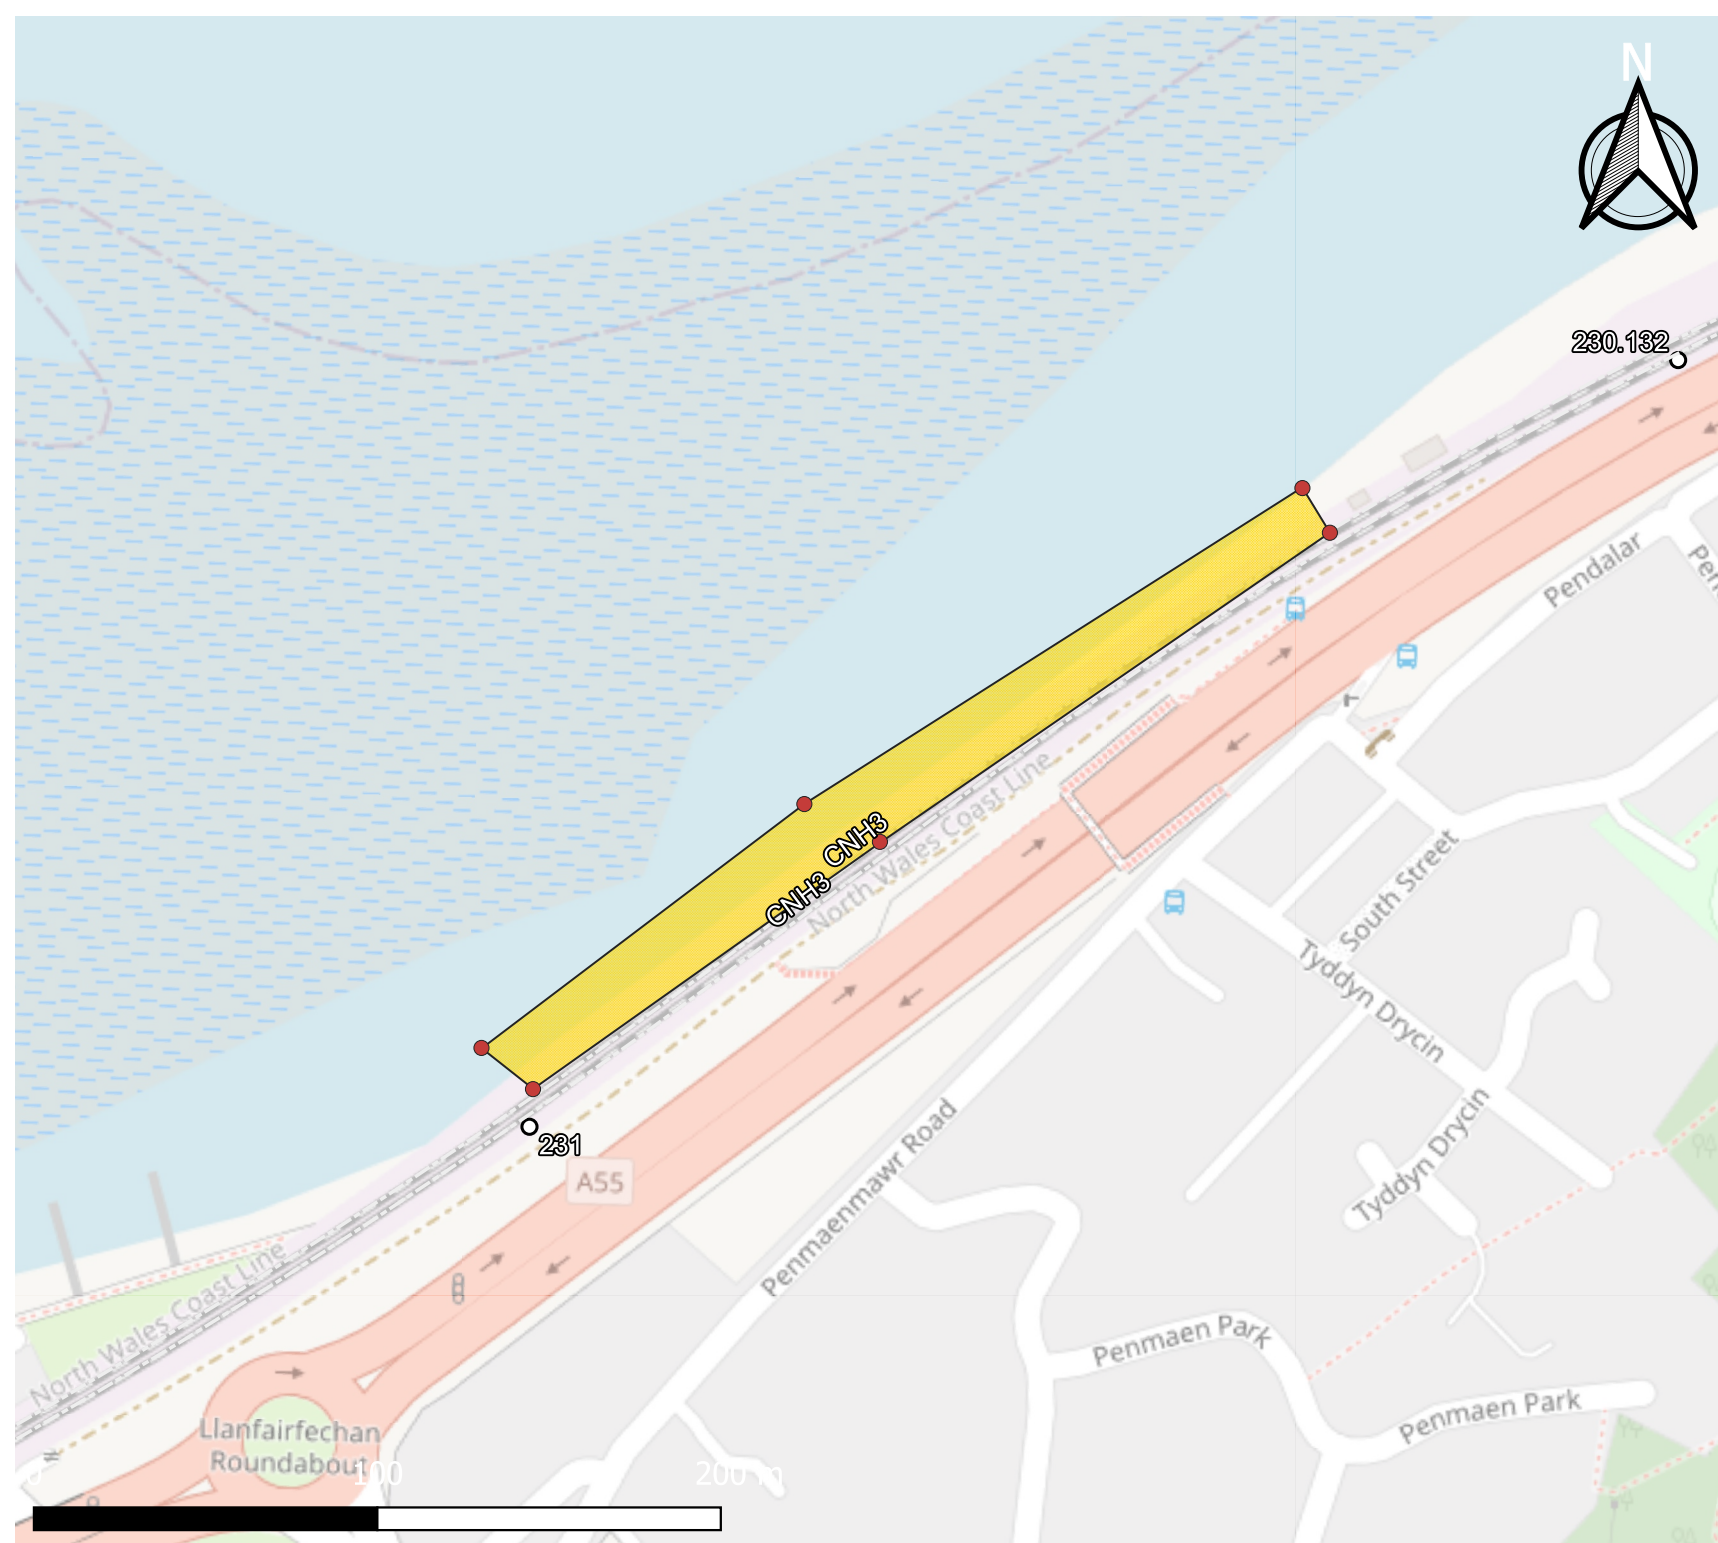

## Key

MGroup North

1025A - Llanfairfechan

1025A - Location Points - CSV  
Requested License Area

Network Rail

ELR

NR Waymarks

Project Name:

1025A - Llanfairfechan Apron

Drawing:

Location

Drawing Status:

Rev1