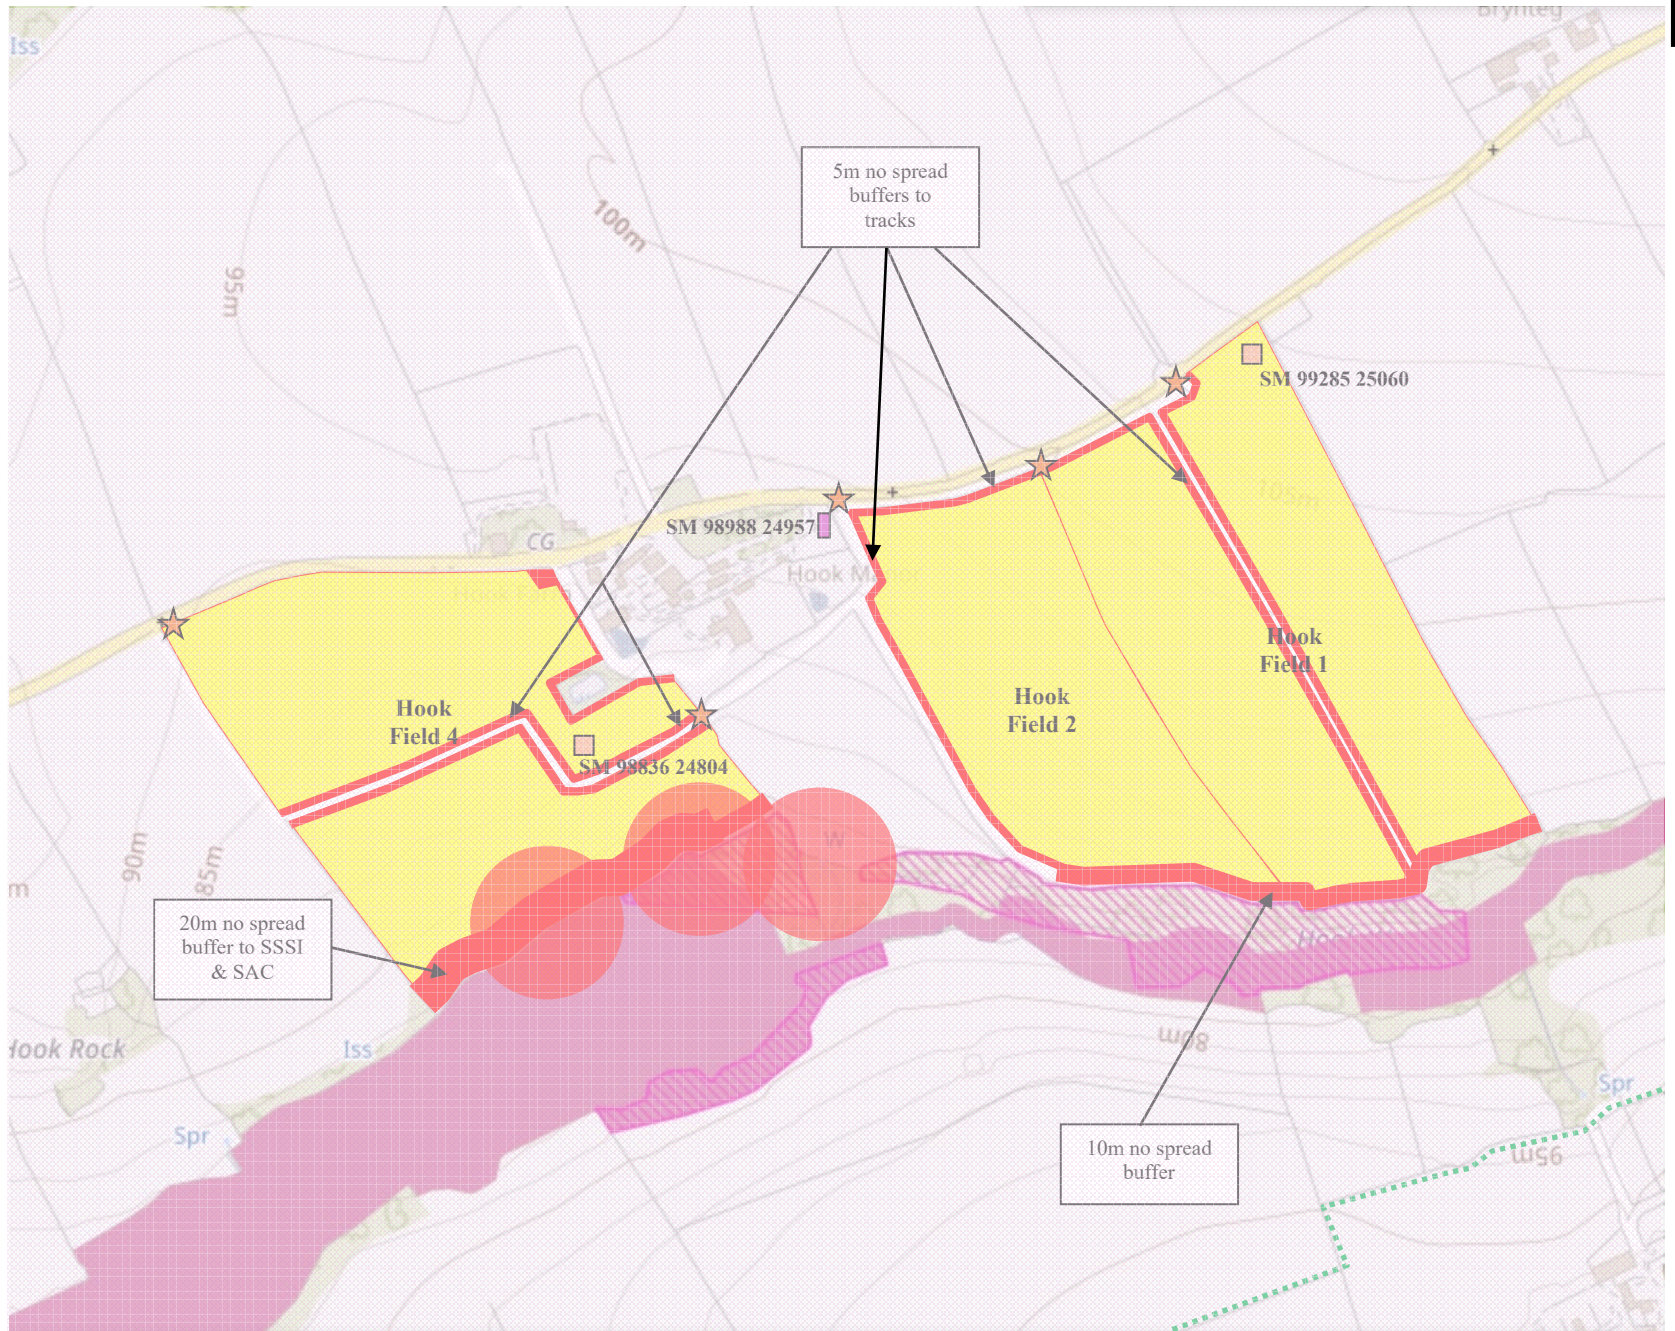

Map Key

	Non-Spreadable Section of Field
	No Spread Area
	Suitable for Spreading
	Stockpile Location (Field Heap)
	Water Course
	Foot Path
	Spring, Well or Bore Hole (50 Metres Buffer)
	Nurse Tank
	Afon Cleddau Gornllewinol / Western Cleddau River SSSI & Afonydd Cleddau / Cleddau Rivers SAC
	Ancient Woodland
	Gateway
	Designated Marsh Fritillary Butterflies Protected Species Area

Name: M. Griffiths
 Map Grid Ref: SM 98935 24803
 Farm ID: Hook Farm
 Farm Post Code: SA62 5QX

Hook Farm - Location Map

Map Key

	Non-Spreadable Section of Field
	No Spread Area
	Suitable for Spreading
	Stockpile Location (Field Heap)
	Water Course
	Foot Path
	Spring, Well or Bore Hole (50 Metres Buffer)
	Nurse Tank
	Ancient Woodland
	Gateway
	Designated Marsh Fritillary Butterflies Protected Species Area

Name: M. Griffiths
 Map Grid Ref: SM 98980 25206
 Farm ID: Hook Farm
 Farm Post Code: SA62 5QX

Hook Farm - Location Map

Map Key

	Non-Spreadable Section of Field
	No Spread Area
	Suitable for Spreading
	Stockpile Location (Field Heap)
	Water Course
	Foot Path
	Spring, Well or Bore Hole (50 Metres Buffer)
	Nurse Tank
	Ancient Woodland
	Gateway
	Designated Marsh Fritillary Butterflies Protected Species Area

Name: M. Griffiths
 Map Grid Ref:
 SM 99747 25902
 Farm ID: Hook Farm
 Farm Post Code: SA62 5QX

Hook Farm - Location Map

Middle Woodstock Farm - Location Map

Map Key

	Non-Spreadable Section of Field
	No Spread Area
	Suitable for Spreading
	Water Course
	Foot Path
	Spring, Well or Bore Hole (50 Metres Buffer)
	Nurse Tank
	Afon Cleddau Dwyreiniol / Eastern Cleddau River SSSI
	Afonydd Cleddau / Cleddau Rivers SAC
	Ancient Woodland
	Gateway