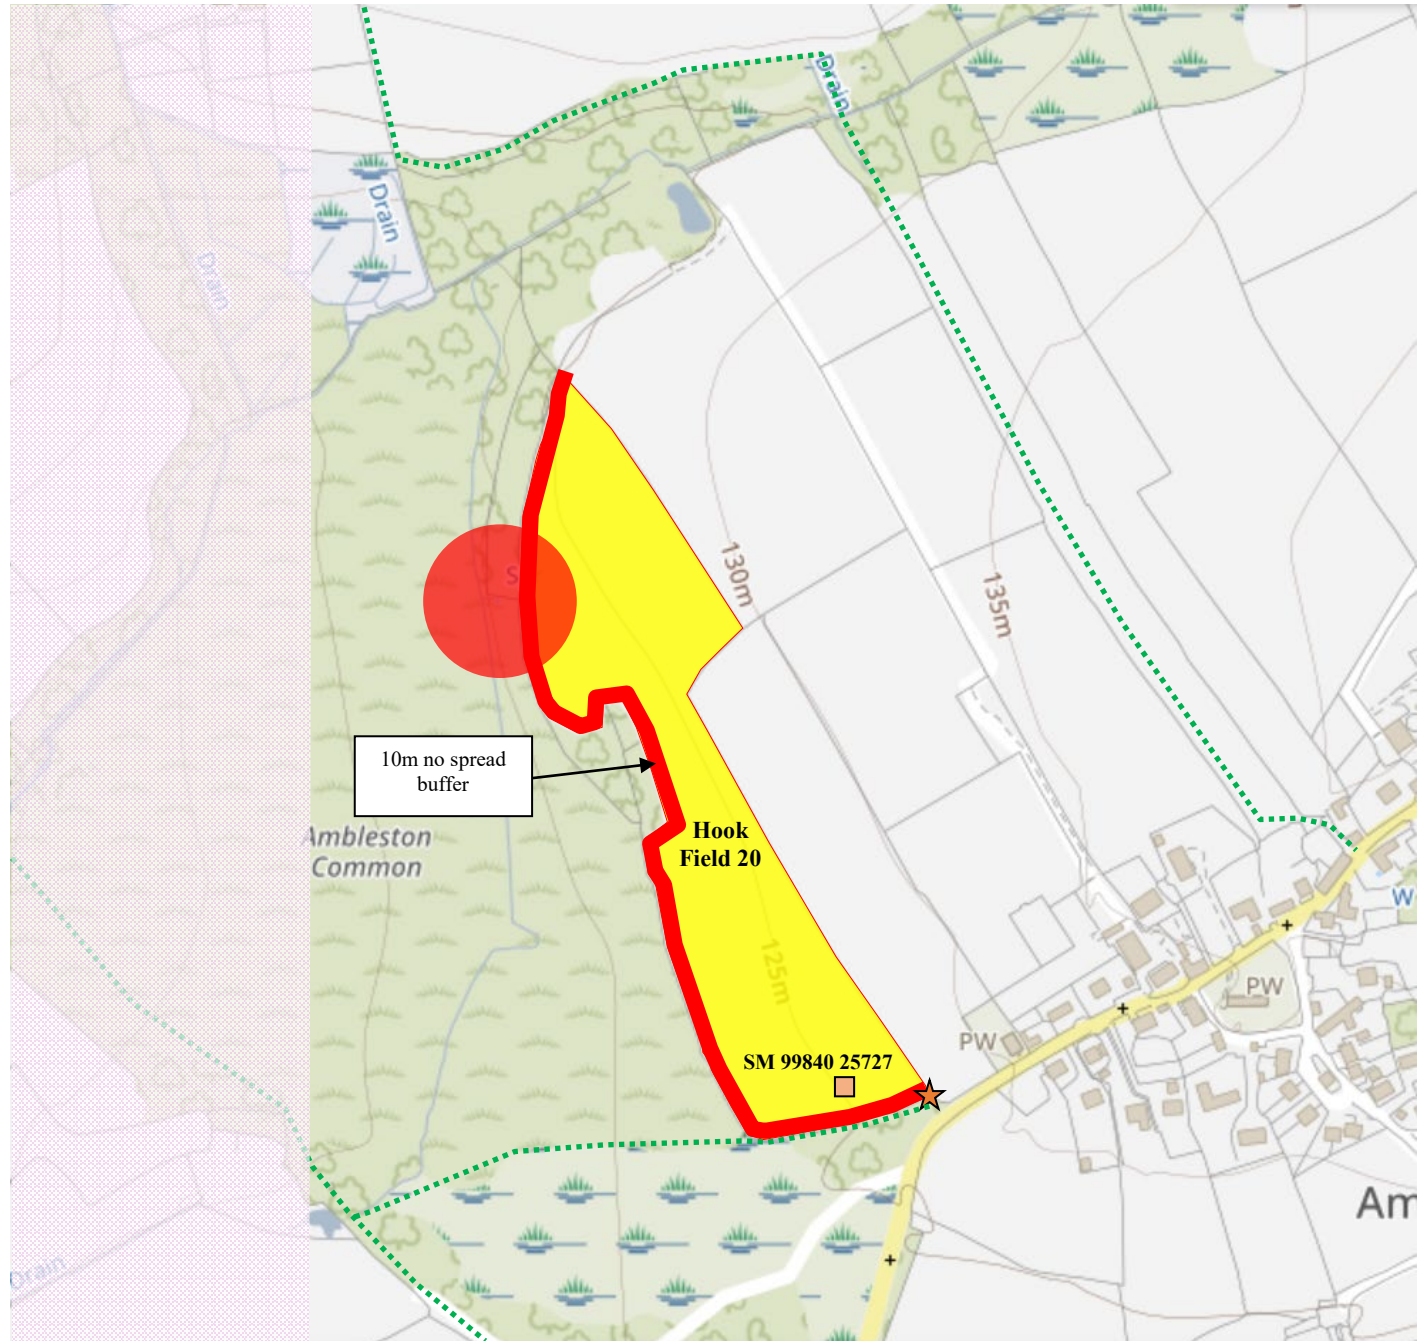

Name: M. Griffiths
 Map Grid Ref: SM 98935 24803
 Farm ID: Hook Farm
 Farm Post Code: SA62 5QX

Hook Farm - Location Map

Map Key

	Non-Spreadable Section of Field
	No Spread Area
	Suitable for Spreading
	Stockpile Location (Field Heap)
	Water Course
	Foot Path
	Spring, Well or Bore Hole (50 Metres Buffer)
	Nurse Tank
	Ancient Woodland
	Gateway
	Designated Marsh Fritillary Butterflies Protected Species Area

Name: M. Griffiths
 Map Grid Ref: SM 98980 25206
 Farm ID: Hook Farm
 Farm Post Code: SA62 5QX

Hook Farm - Location Map

Map Key

	Non-Spreadable Section of Field
	No Spread Area
	Suitable for Spreading
	Stockpile Location (Field Heap)
	Water Course
	Foot Path
	Spring, Well or Bore Hole (50 Metres Buffer)
	Nurse Tank
	Ancient Woodland
	Gateway
	Designated Marsh Fritillary Butterflies Protected Species Area

Name: M. Griffiths
 Map Grid Ref:
 SM 99747 25902
 Farm ID: Hook Farm
 Farm Post Code: SA62 5QX

Hook Farm - Location Map

Middle Woodstock Farm - Location Map

Map Key

	Non-Spreadable Section of Field
	No Spread Area
	Suitable for Spreading
	Water Course
	Foot Path
	Spring, Well or Bore Hole (50 Metres Buffer)
	Nurse Tank
	Afon Cleddau Dwyreiniol / Eastern Cleddau River SSSI
	Afonydd Cleddau / Cleddau Rivers SAC
	Ancient Woodland
	Gateway

Name: C. Vaughan
 Map Grid Ref: SN 03761 26484
 Farm ID: Middle Woodstock
 Farm Post Code: SA63 4TG

Middle Woodstock Farm - Location Map

Map Key

	Non-Spreadable Section of Field
	No Spread Area
	Suitable for Spreading
	Water Course
	Foot Path
	Spring, Well or Bore Hole (50 Metres Buffer)
	Nurse Tank
	Wallis Moor SSSI
	Afonydd Cleddau / Cleddau Rivers SAC
	Ancient Woodland
	Gateway