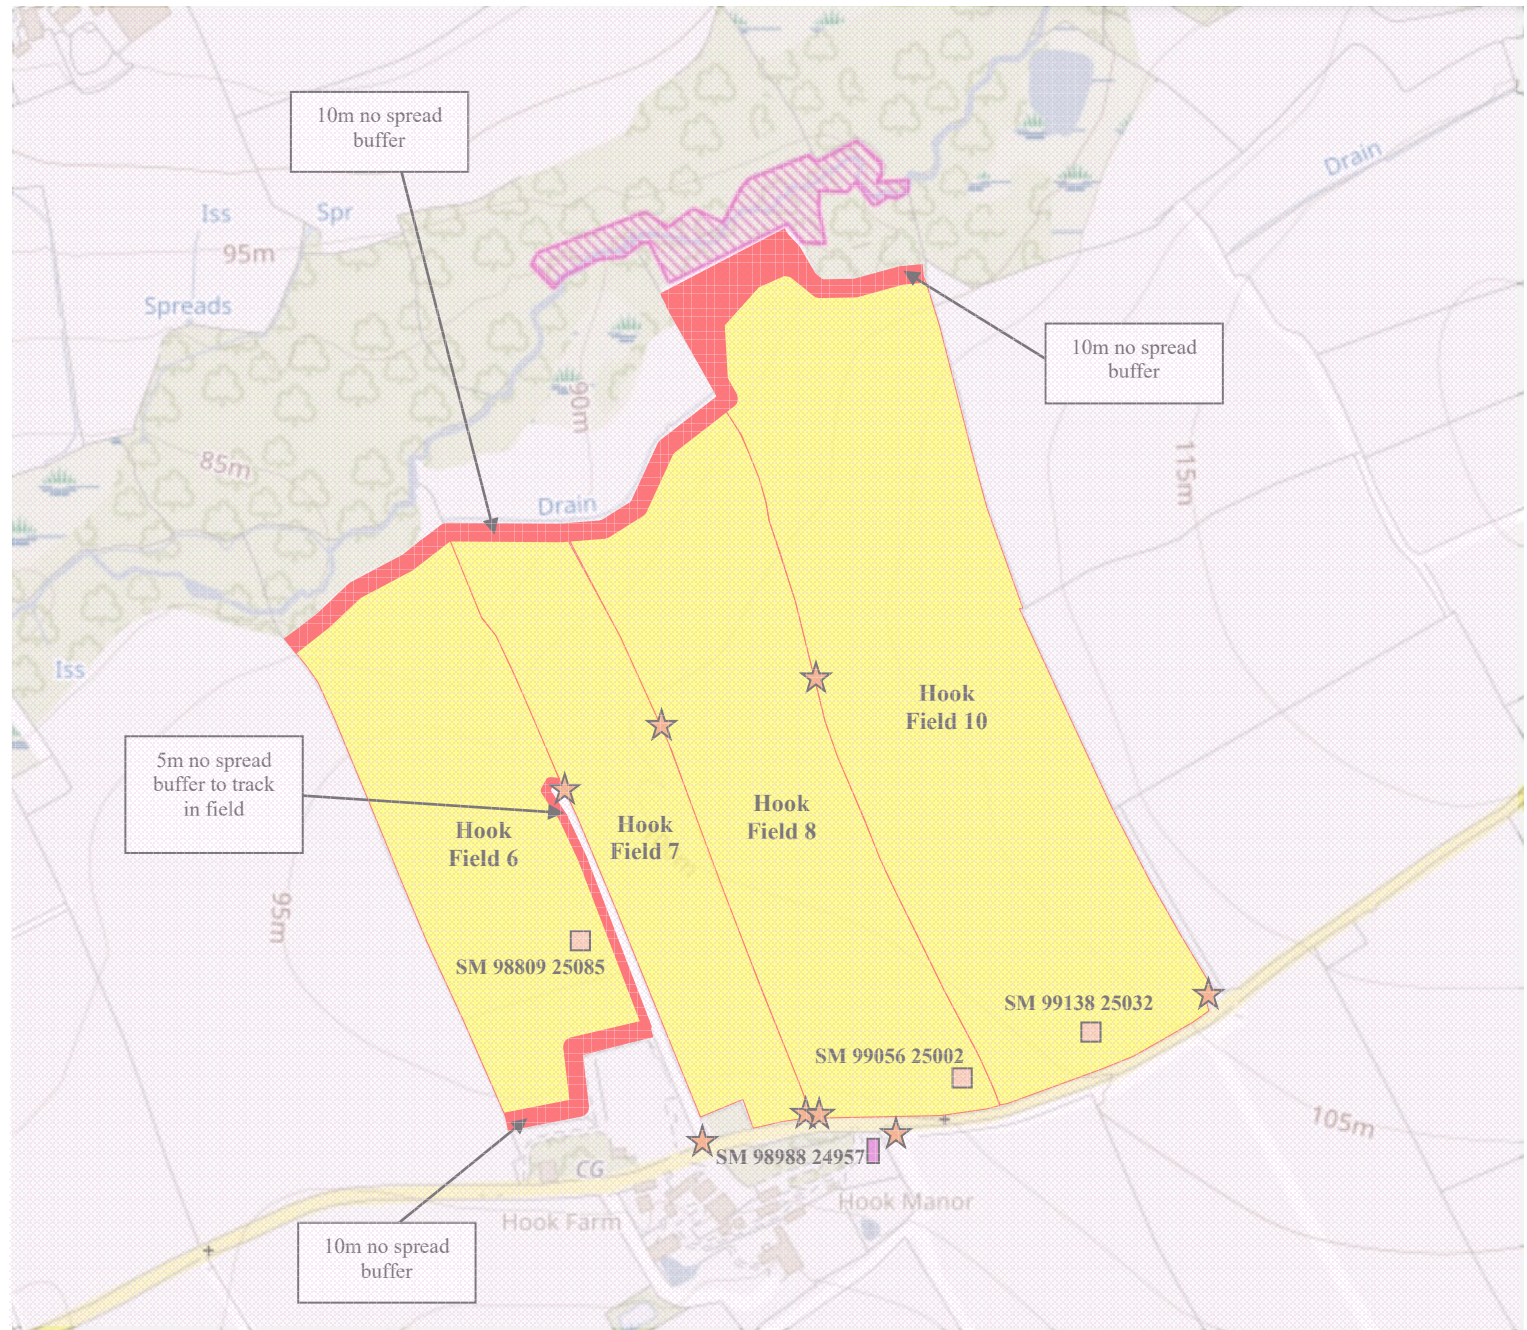

Map Key

	Non-Spreadable Section of Field
	No Spread Area
	Suitable for Spreading
	Stockpile Location (Field Heap)
	Water Course
	Foot Path
	Spring, Well or Bore Hole (50 Metres Buffer)
	Nurse Tank
	Afon Cleddau Gornllewinol / Western Cleddau River SSSI & Afonydd Cleddau / Cleddau Rivers SAC
	Ancient Woodland
	Gateway
	Designated Marsh Fritillary Butterflies Protected Species Area

Name: M. Griffiths
 Map Grid Ref: SM 98935 24803
 Farm ID: Hook Farm
 Farm Post Code: SA62 5QX

Hook Farm - Location Map

Map Key

	Non-Spreadable Section of Field
	No Spread Area
	Suitable for Spreading
	Stockpile Location (Field Heap)
	Water Course
	Foot Path
	Spring, Well or Bore Hole (50 Metres Buffer)
	Nurse Tank
	Ancient Woodland
	Gateway
	Designated Marsh Fritillary Butterflies Protected Species Area

Name: M. Griffiths
 Map Grid Ref: SM 98980 25206
 Farm ID: Hook Farm
 Farm Post Code: SA62 5QX

Hook Farm - Location Map

Map Key

	Non-Spreadable Section of Field
	No Spread Area
	Suitable for Spreading
	Stockpile Location (Field Heap)
	Water Course
	Foot Path
	Spring, Well or Bore Hole (50 Metres Buffer)
	Nurse Tank
	Ancient Woodland
	Gateway
	Designated Marsh Fritillary Butterflies Protected Species Area

Name: M. Griffiths
 Map Grid Ref:
 SM 99747 25902
 Farm ID: Hook Farm
 Farm Post Code: SA62 5QX

Hook Farm - Location Map

Middle Woodstock Farm - Location Map

Map Key

	Non-Spreadable Section of Field
	No Spread Area
	Suitable for Spreading
	Water Course
	Foot Path
	Spring, Well or Bore Hole (50 Metres Buffer)
	Nurse Tank
	Afon Cleddau Dwyreiniol / Eastern Cleddau River SSSI
	Afonydd Cleddau / Cleddau Rivers SAC
	Ancient Woodland
	Gateway