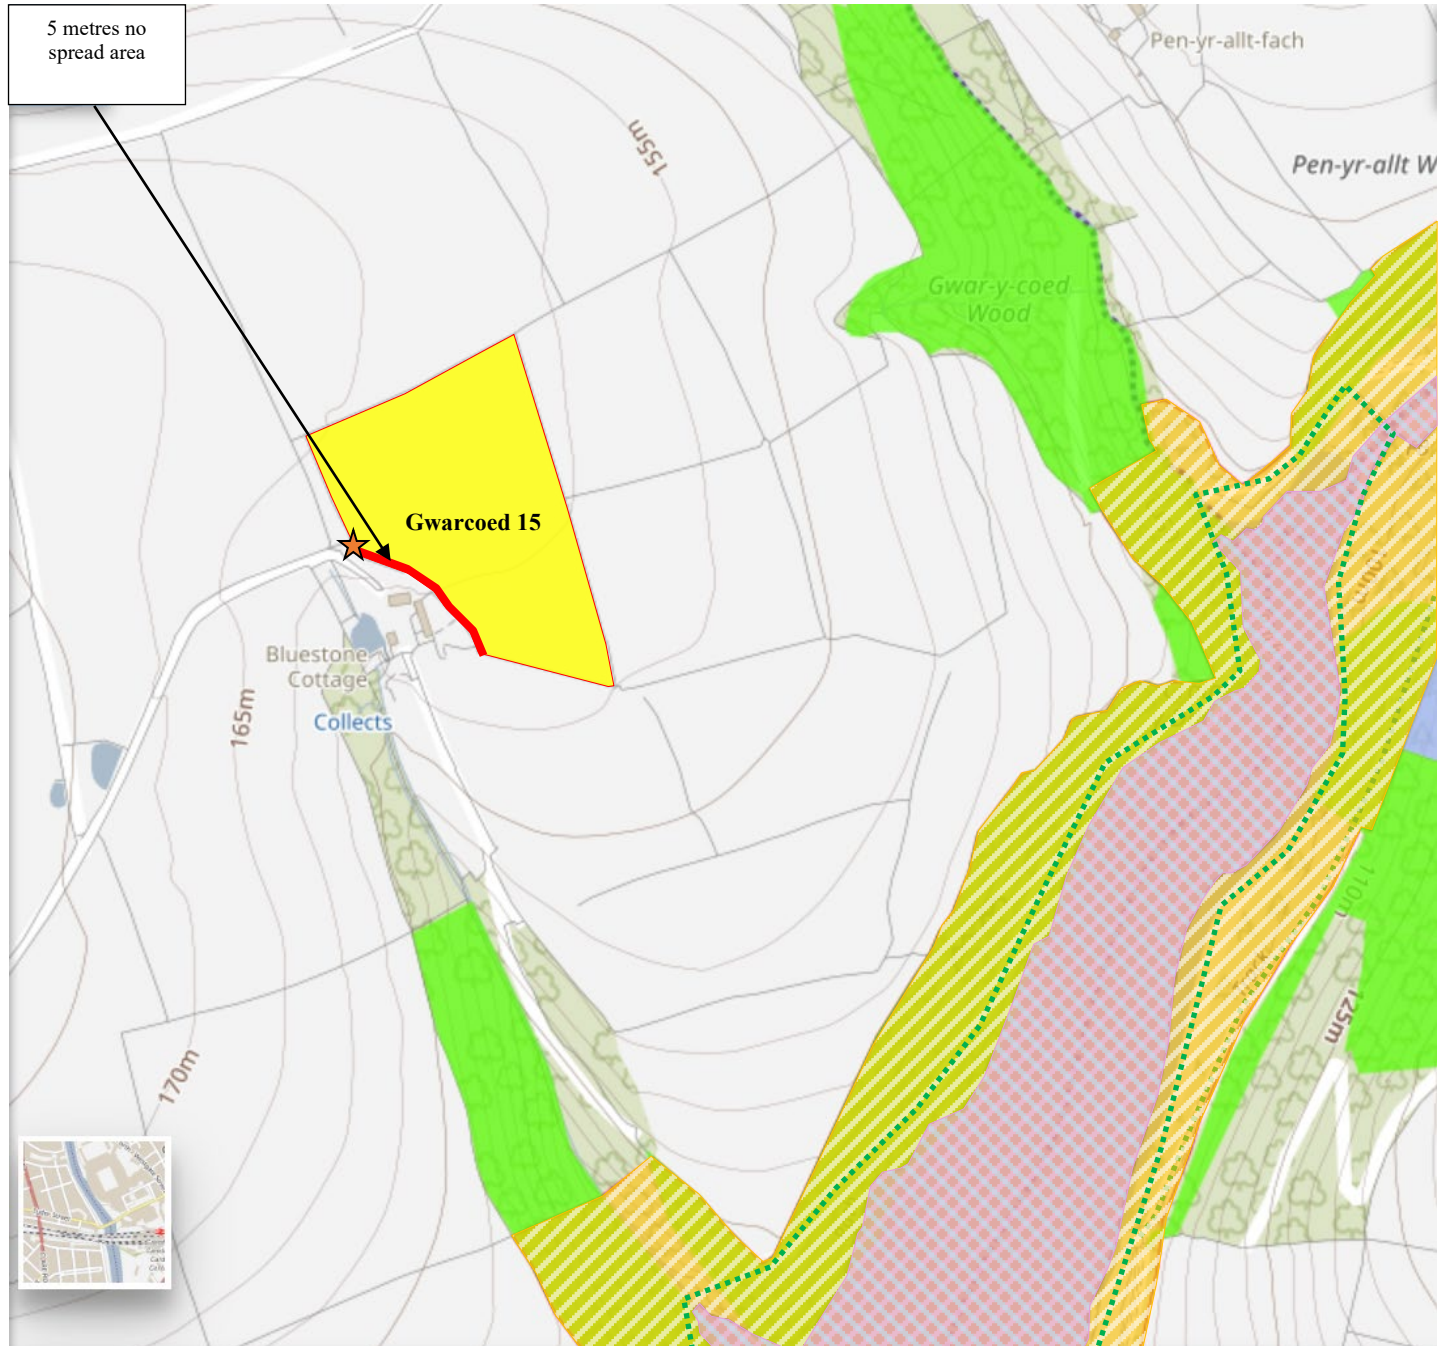

Map Key

	Non-Spreadable Section of Field
	No Spread Area
	Suitable for Spreading
	Stockpile Location (Field Heap)
	Water Course
	Foot Path
	Spring, Well or Bore Hole (50 Metres Buffer)
	Nurse Tank
	Afon Cleddau Gornllewinol / Western Cleddau River SSSI & Afonydd Cleddau / Cleddau Rivers SAC
	Ancient Woodland
	Gateway
	Designated Marsh Fritillary Butterflies Protected Species Area

Name: M. Griffiths
 Map Grid Ref: SM 98980 25206
 Farm ID: Hook Farm
 Farm Post Code: SA62 5QX

Hook Farm - Location Map

Map Key

	Non-Spreadable Section of Field
	No Spread Area
	Suitable for Spreading
	Stockpile Location (Field Heap)
	Water Course
	Foot Path
	Spring, Well or Bore Hole (50 Metres Buffer)
	Nurse Tank
	Ancient Woodland
	Gateway
	Designated Marsh Fritillary Butterflies Protected Species Area

Name: M. Griffiths
 Map Grid Ref:
 SM 99747 25902
 Farm ID: Hook Farm
 Farm Post Code: SA62 5QX

Hook Farm - Location Map

Middle Woodstock Farm - Location Map

Map Key

	Non-Spreadable Section of Field
	No Spread Area
	Suitable for Spreading
	Water Course
	Foot Path
	Spring, Well or Bore Hole (50 Metres Buffer)
	Nurse Tank
	Afon Cleddau Dwyreiniol / Eastern Cleddau River SSSI
	Afonydd Cleddau / Cleddau Rivers SAC
	Ancient Woodland
	Gateway

Name: C. Vaughan
 Map Grid Ref: SN 03761 26484
 Farm ID: Middle Woodstock
 Farm Post Code: SA63 4TG

Middle Woodstock Farm - Location Map

Map Key

	Non-Spreadable Section of Field
	No Spread Area
	Suitable for Spreading
	Water Course
	Foot Path
	Spring, Well or Bore Hole (50 Metres Buffer)
	Nurse Tank
	Wallis Moor SSSI
	Afonydd Cleddau / Cleddau Rivers SAC
	Ancient Woodland
	Gateway