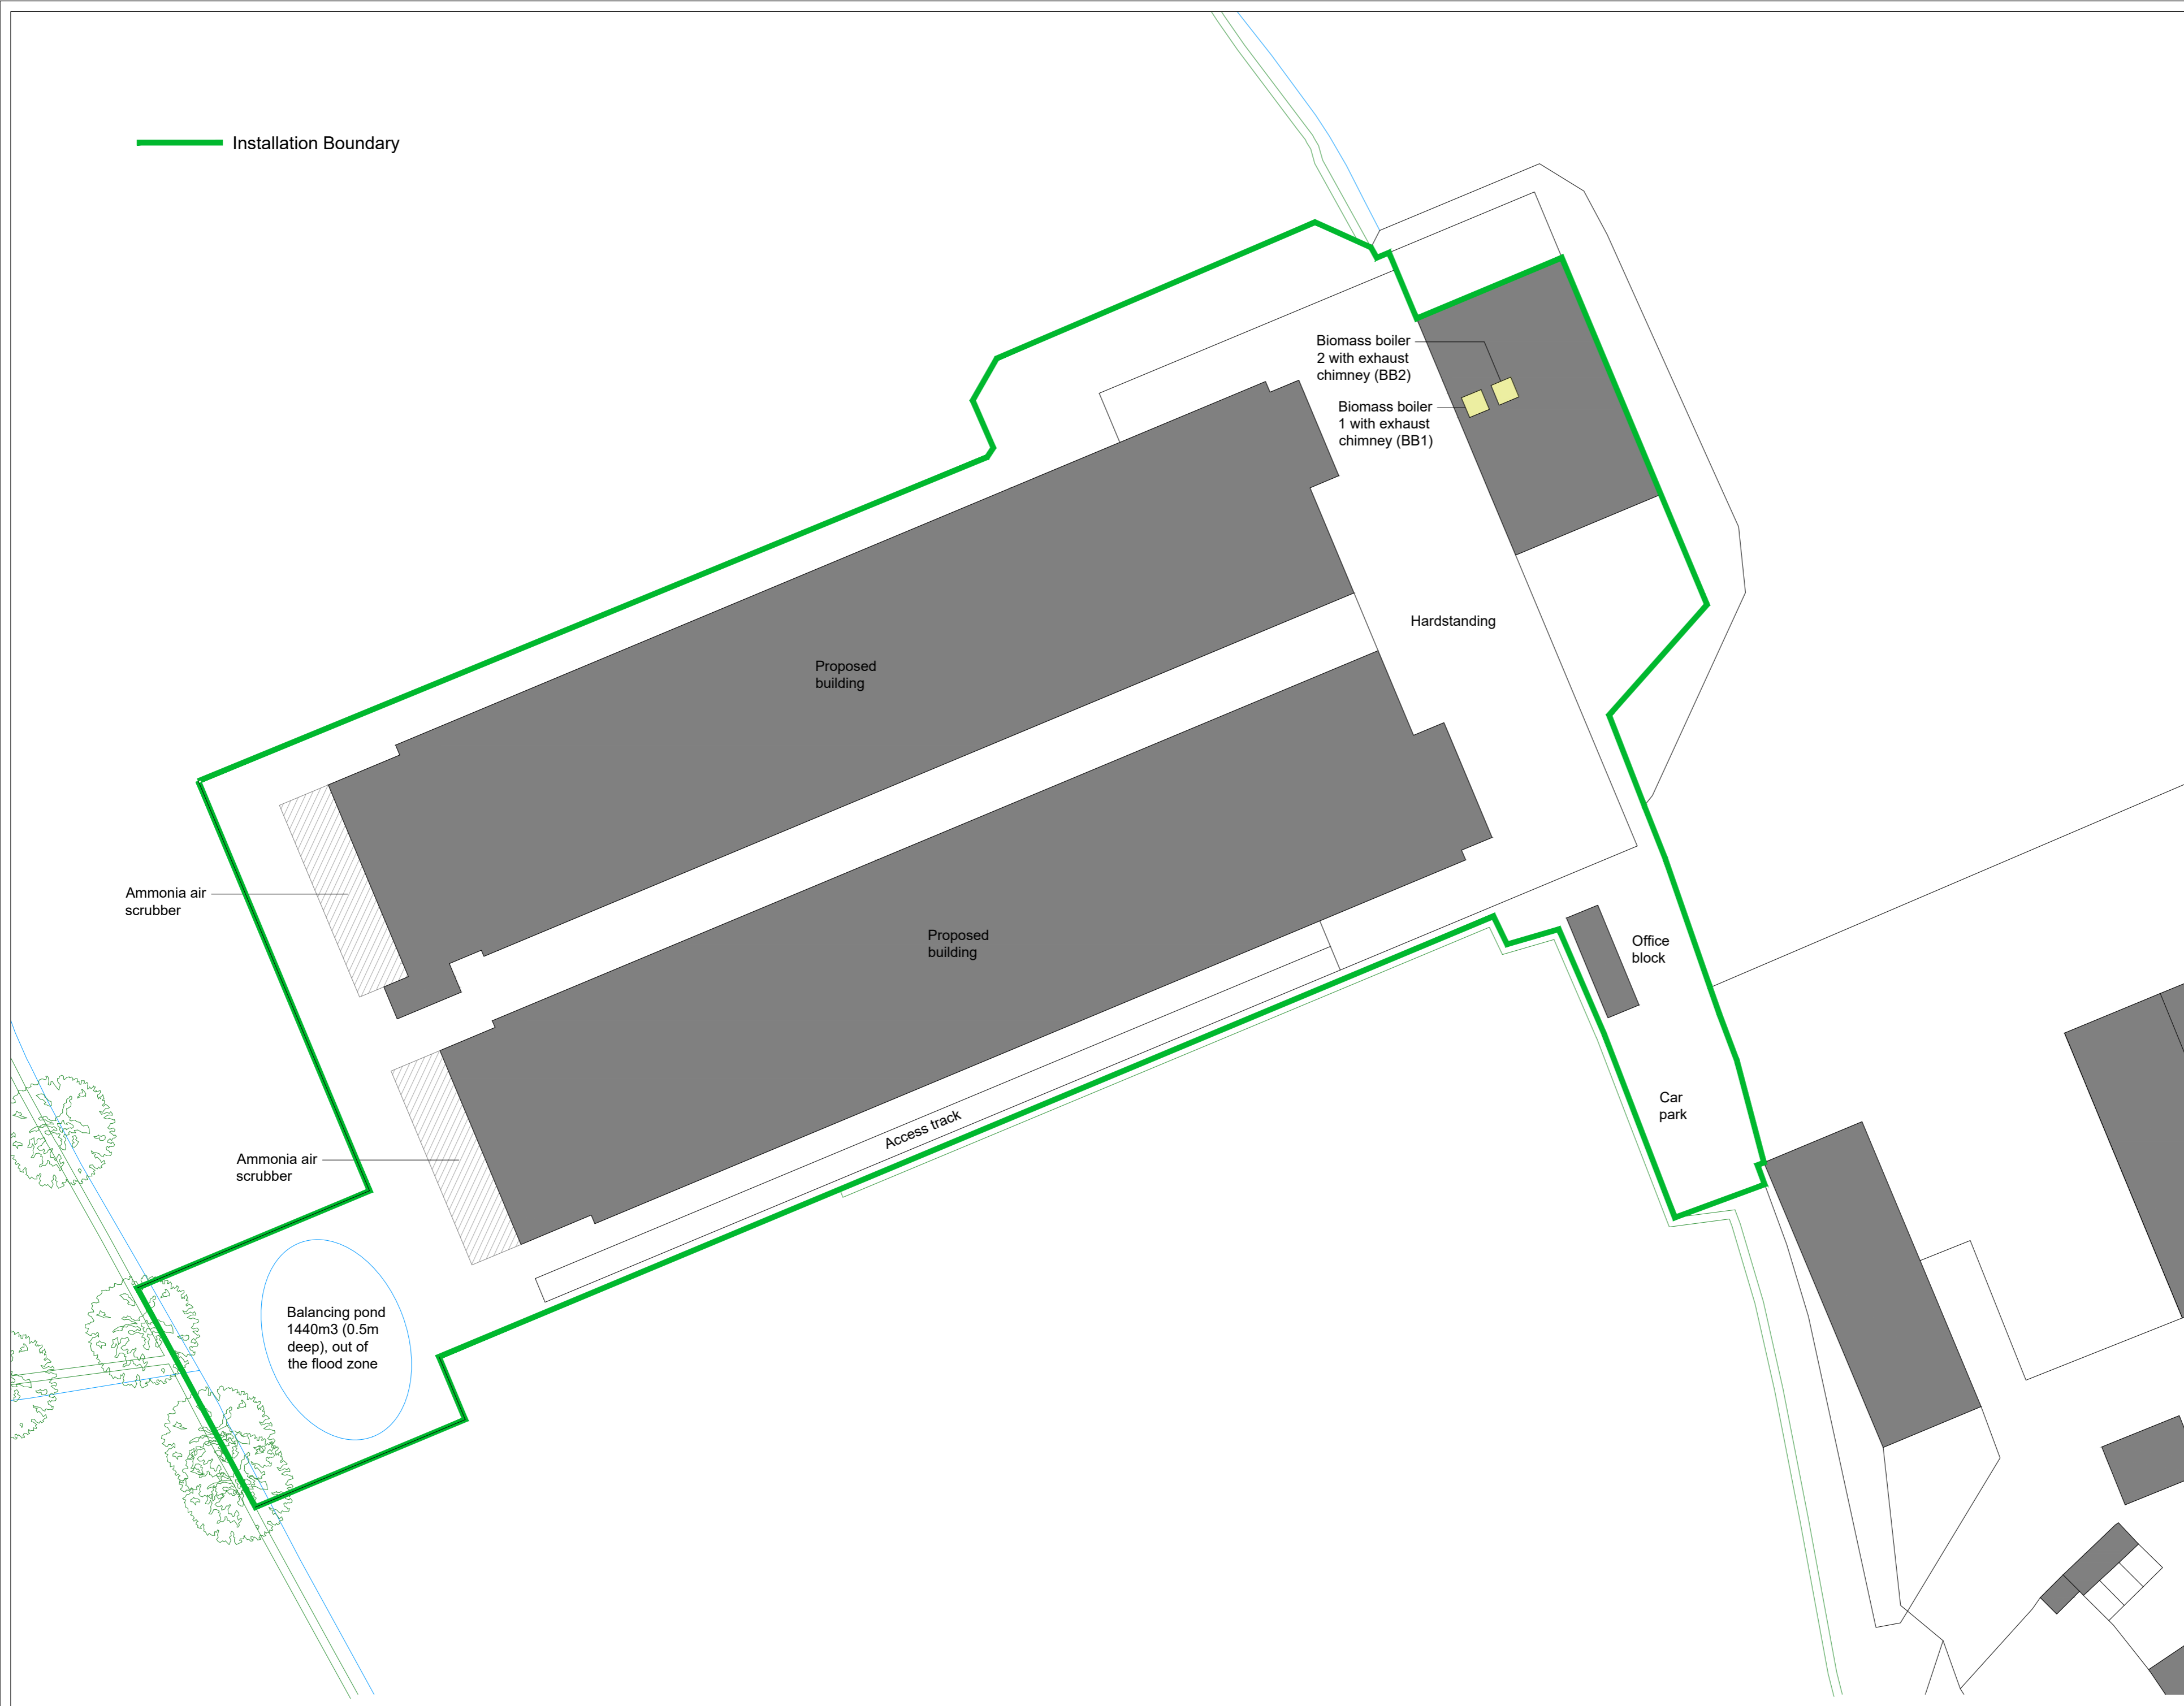

Installation Boundary

Rev	Description	Date	By
-	-	-	-

Residential - Agricultural - Commercial			
Project	Broiler Unit & Biomass Store		
Drawing Title	Site Plan		
Location	Lower Tredrewan Farm, Tredrewan Lane, Llanymynech, Powys, SY22 6RZ		
Client	Mountford		
Scale	1:500 @ A2		
Drawing No	RJC-MZ105-02A	Rev	-
Drawn By	NB	Date	2025/01/21