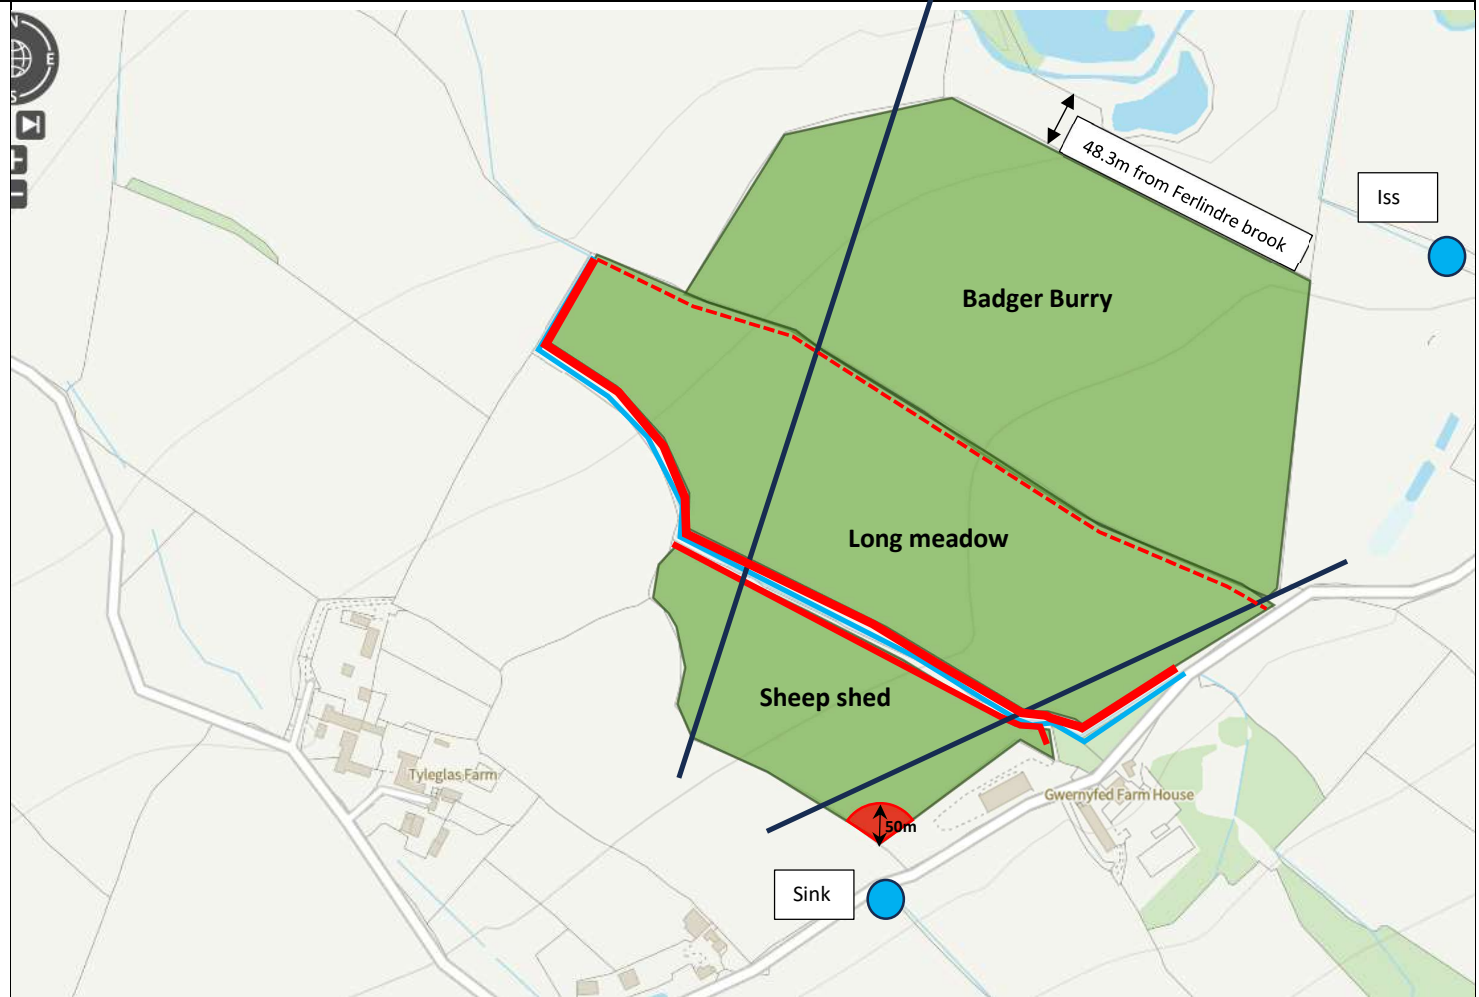

### Key:

- Deployment field border
- Ancient Semi Natural Woodland
- Plantation on Ancient Woodland
- Restored Ancient Woodland site
- Brecons Beacon National Park
- Local Wildlife Park

Map reference:  
PF-02

# Location Plan Pentwyn Farm

**Site:**  
Old Gwernyfed  
Velindre  
Brecon  
Powys  
LD3 0SU

**Client:**  
Dŵr Cymru / Welsh Water

**Key:**

-  Spreading area
-  Non-spreadable areas  
*(50 m buffer for springs & wells)*
-  10 buffer strips (watercourses/  
drains)
-  Path (No spread area)
-  Public right of way
-  Overhead powerline

Map reference:  
PF-02

# Location Plan