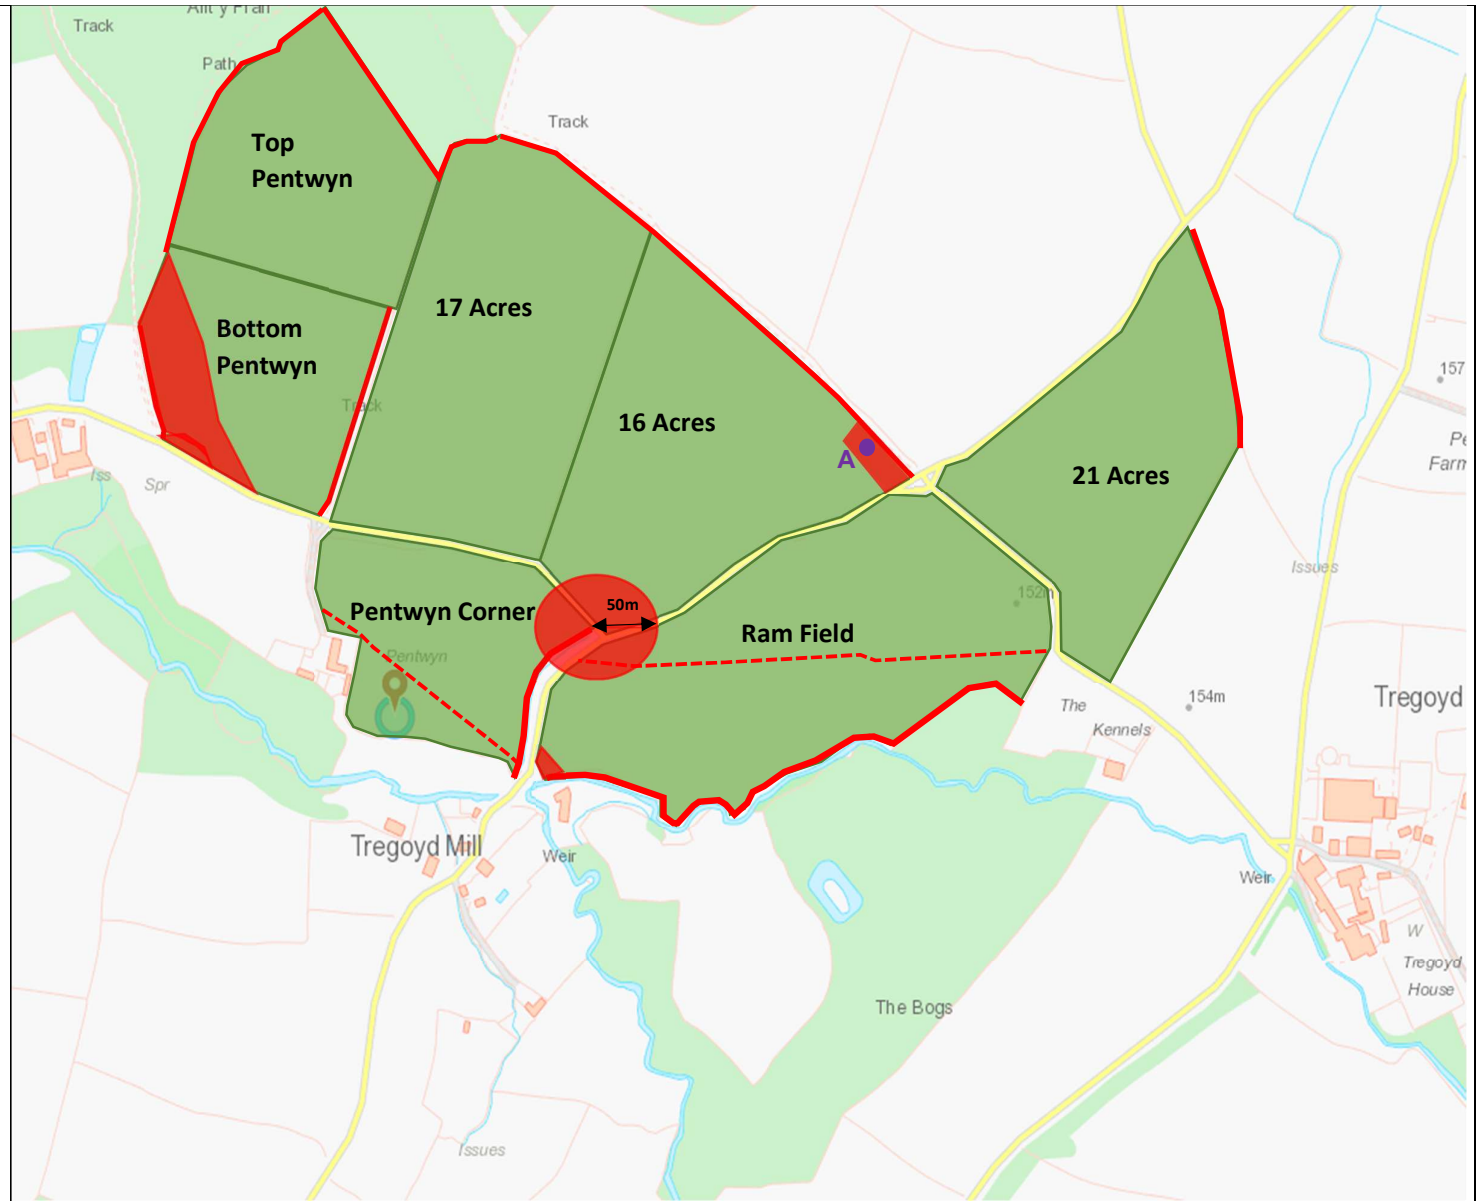

# Location Plan

## Pentwyn Farm

**Site:**  
Pentwyn Farm  
Three Cocks  
Brecon  
LD3 0SW

**Client:**  
Dŵr Cymru / Welsh Water

- Key:**
- Spreading area
  - Non-spreadable areas (50 m buffer for springs & wells)
  - 10 buffer strips (watercourses/drains)
  - Path (No spread area)
  - Public right of way

**Location tags:**

Lagoon  
A. SO 19347 38049

Map reference:  
PF-02