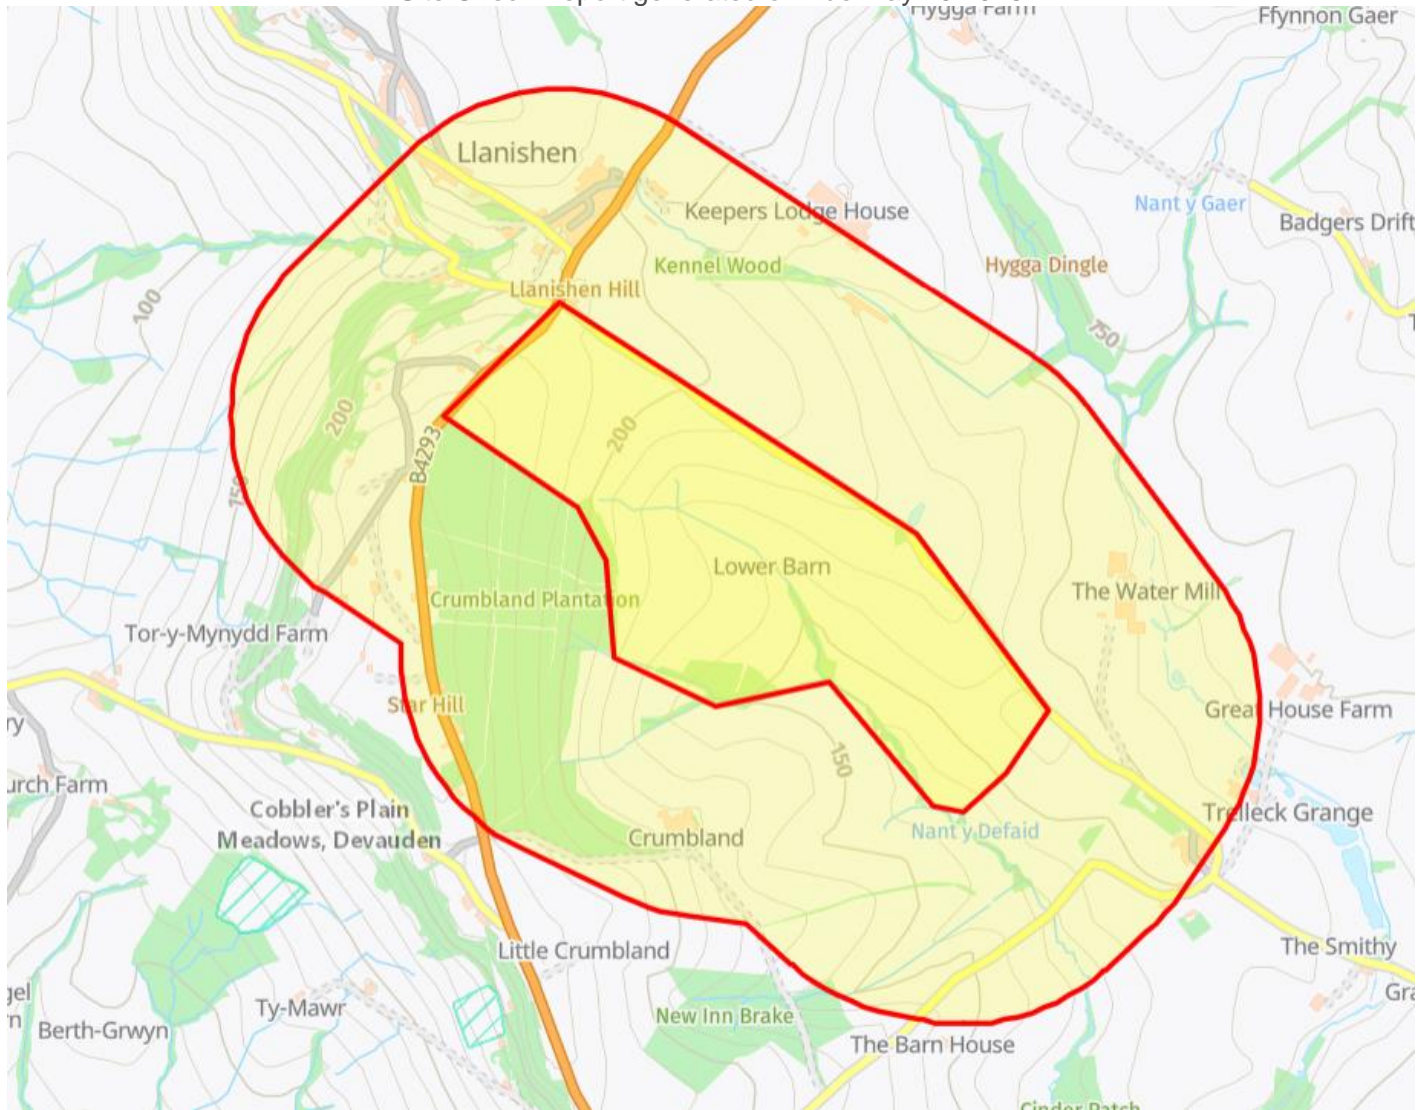

ENVIRONMENTALLY SENSITIVE FEATURES

Environmentally sensitive features either on or within a set distance from the field sites have been assessed from the *Magic* websites, to provide the following:

- The Magic Rural Designation (statutory) plan and report for features within 500 metres of the field sites

Site Check Results

Site Check Report generated on Tue May 19 2026

You selected the location: Centroid Grid Ref: SO48130238

Special Protection Areas (Wales)

No Features found

Special Protection Areas (Wales) - points