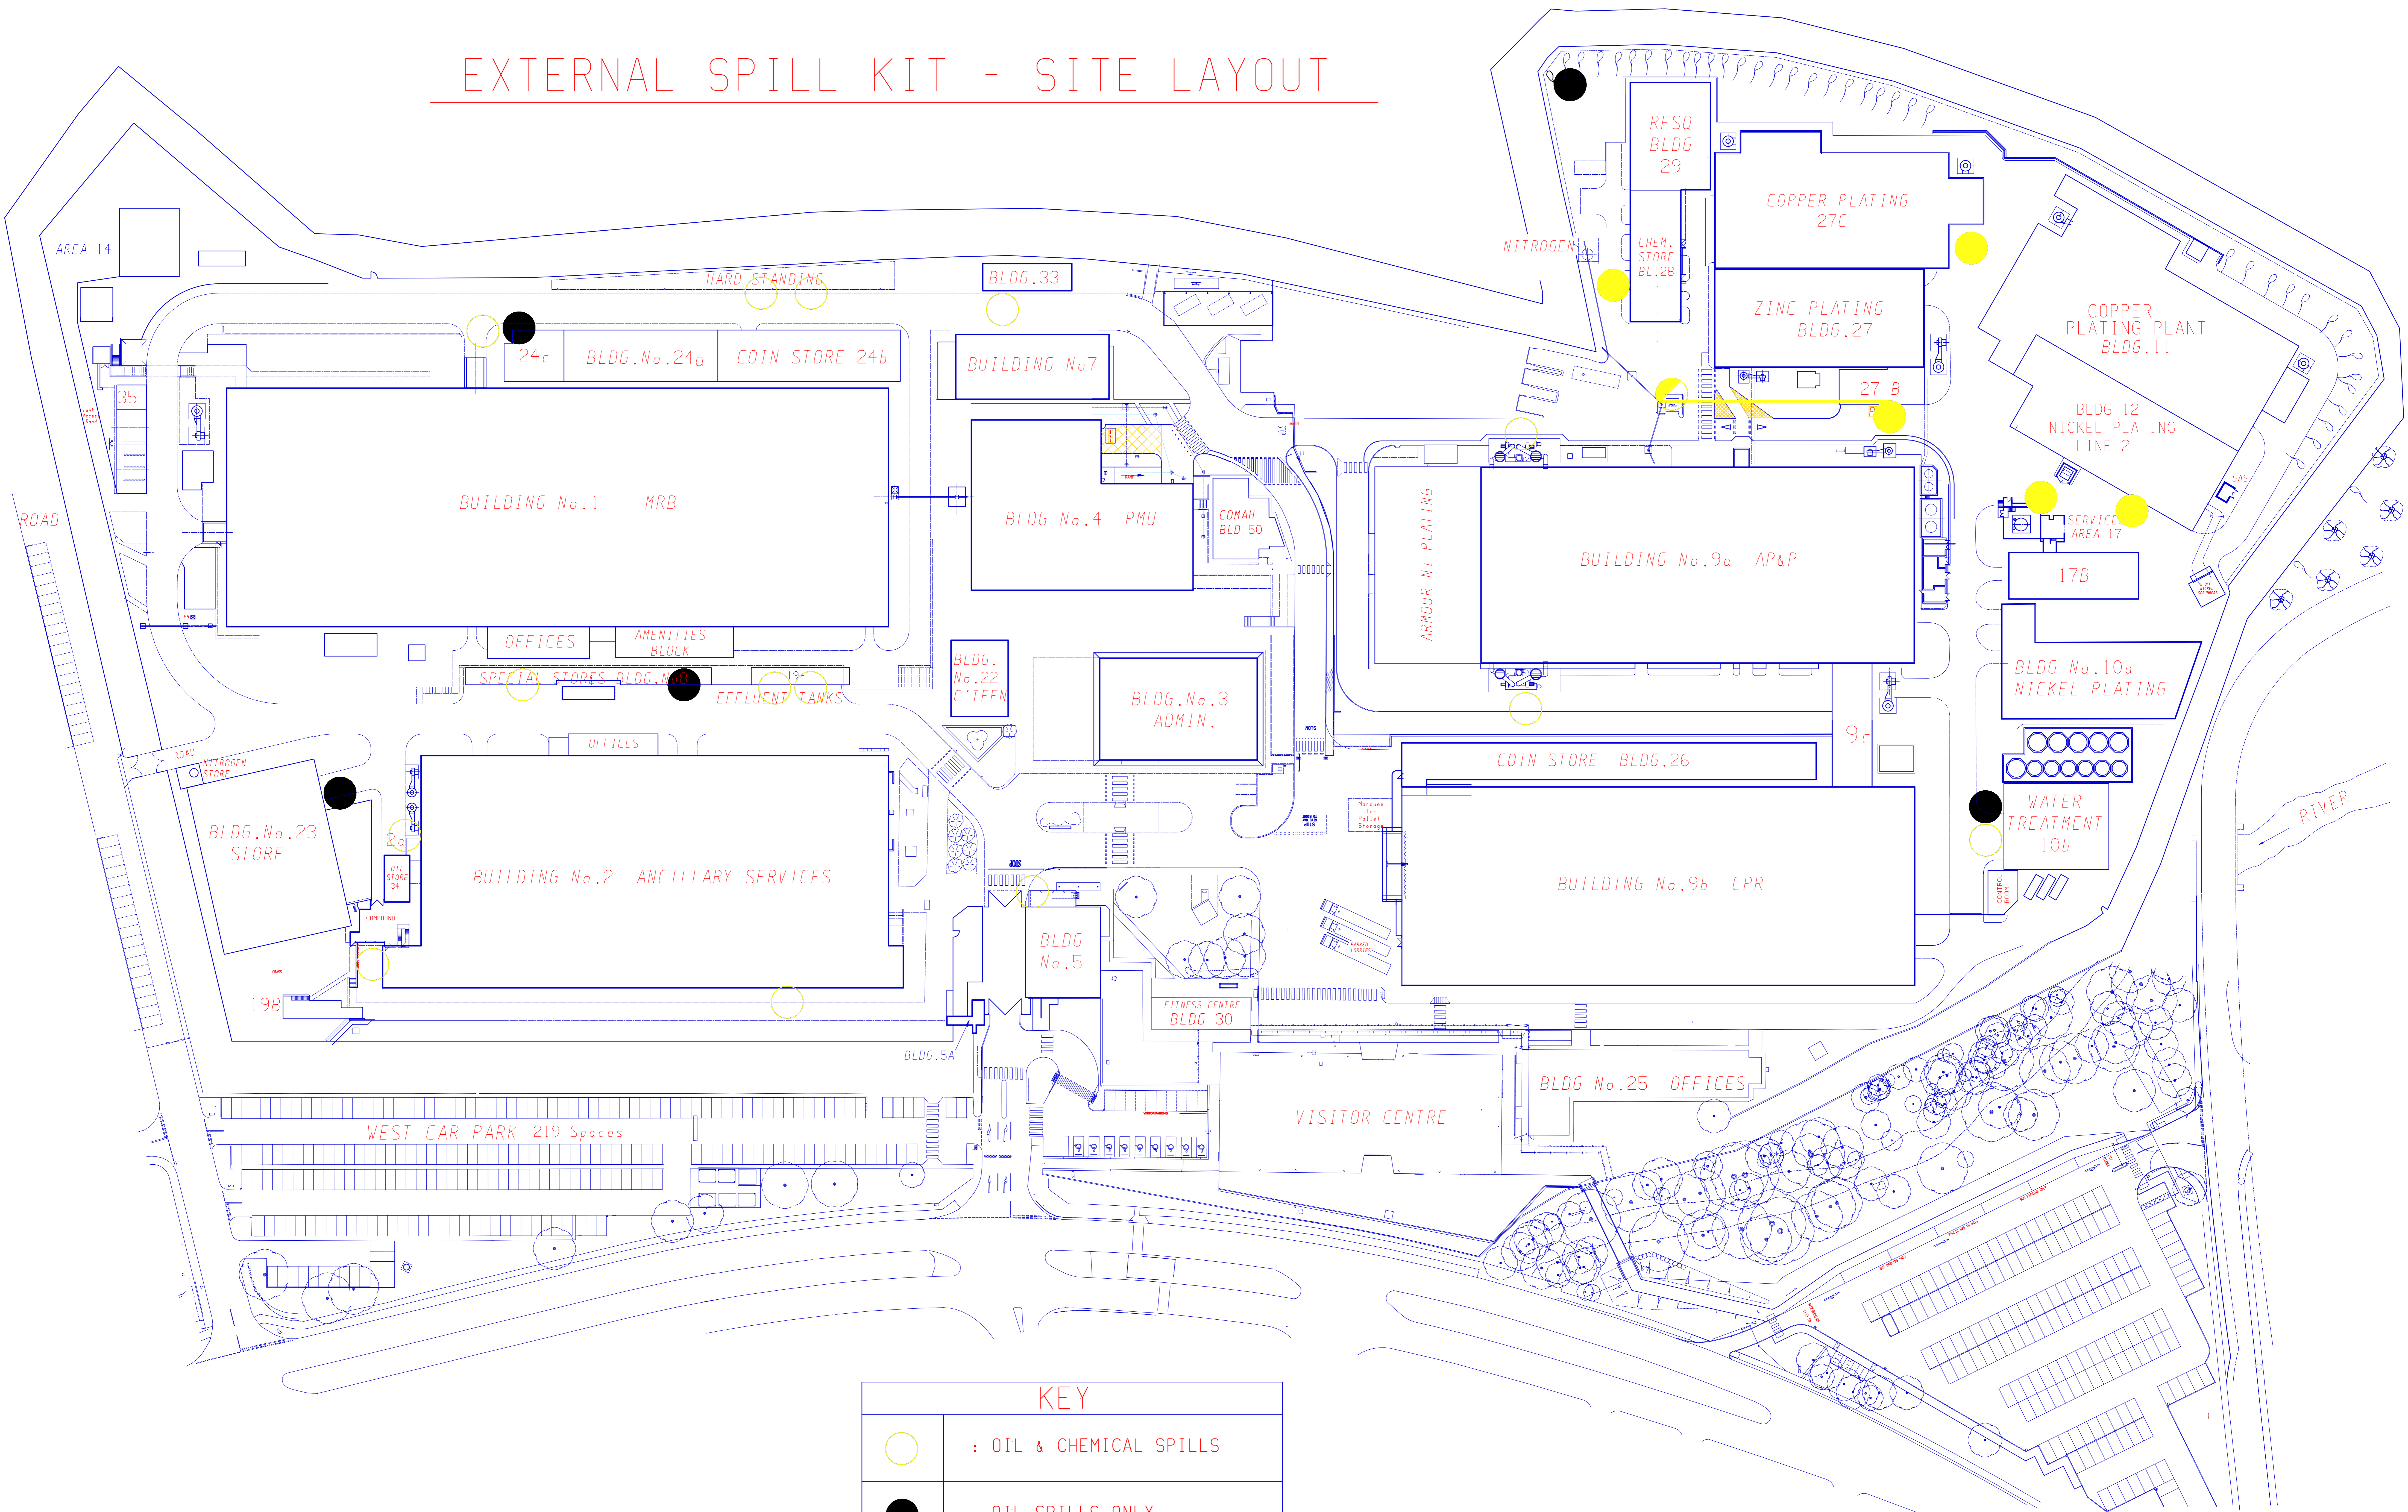

EXTERNAL SPILL KIT - SITE LAYOUT

KEY	
○	: OIL & CHEMICAL SPILLS
●	: OIL SPILLS ONLY