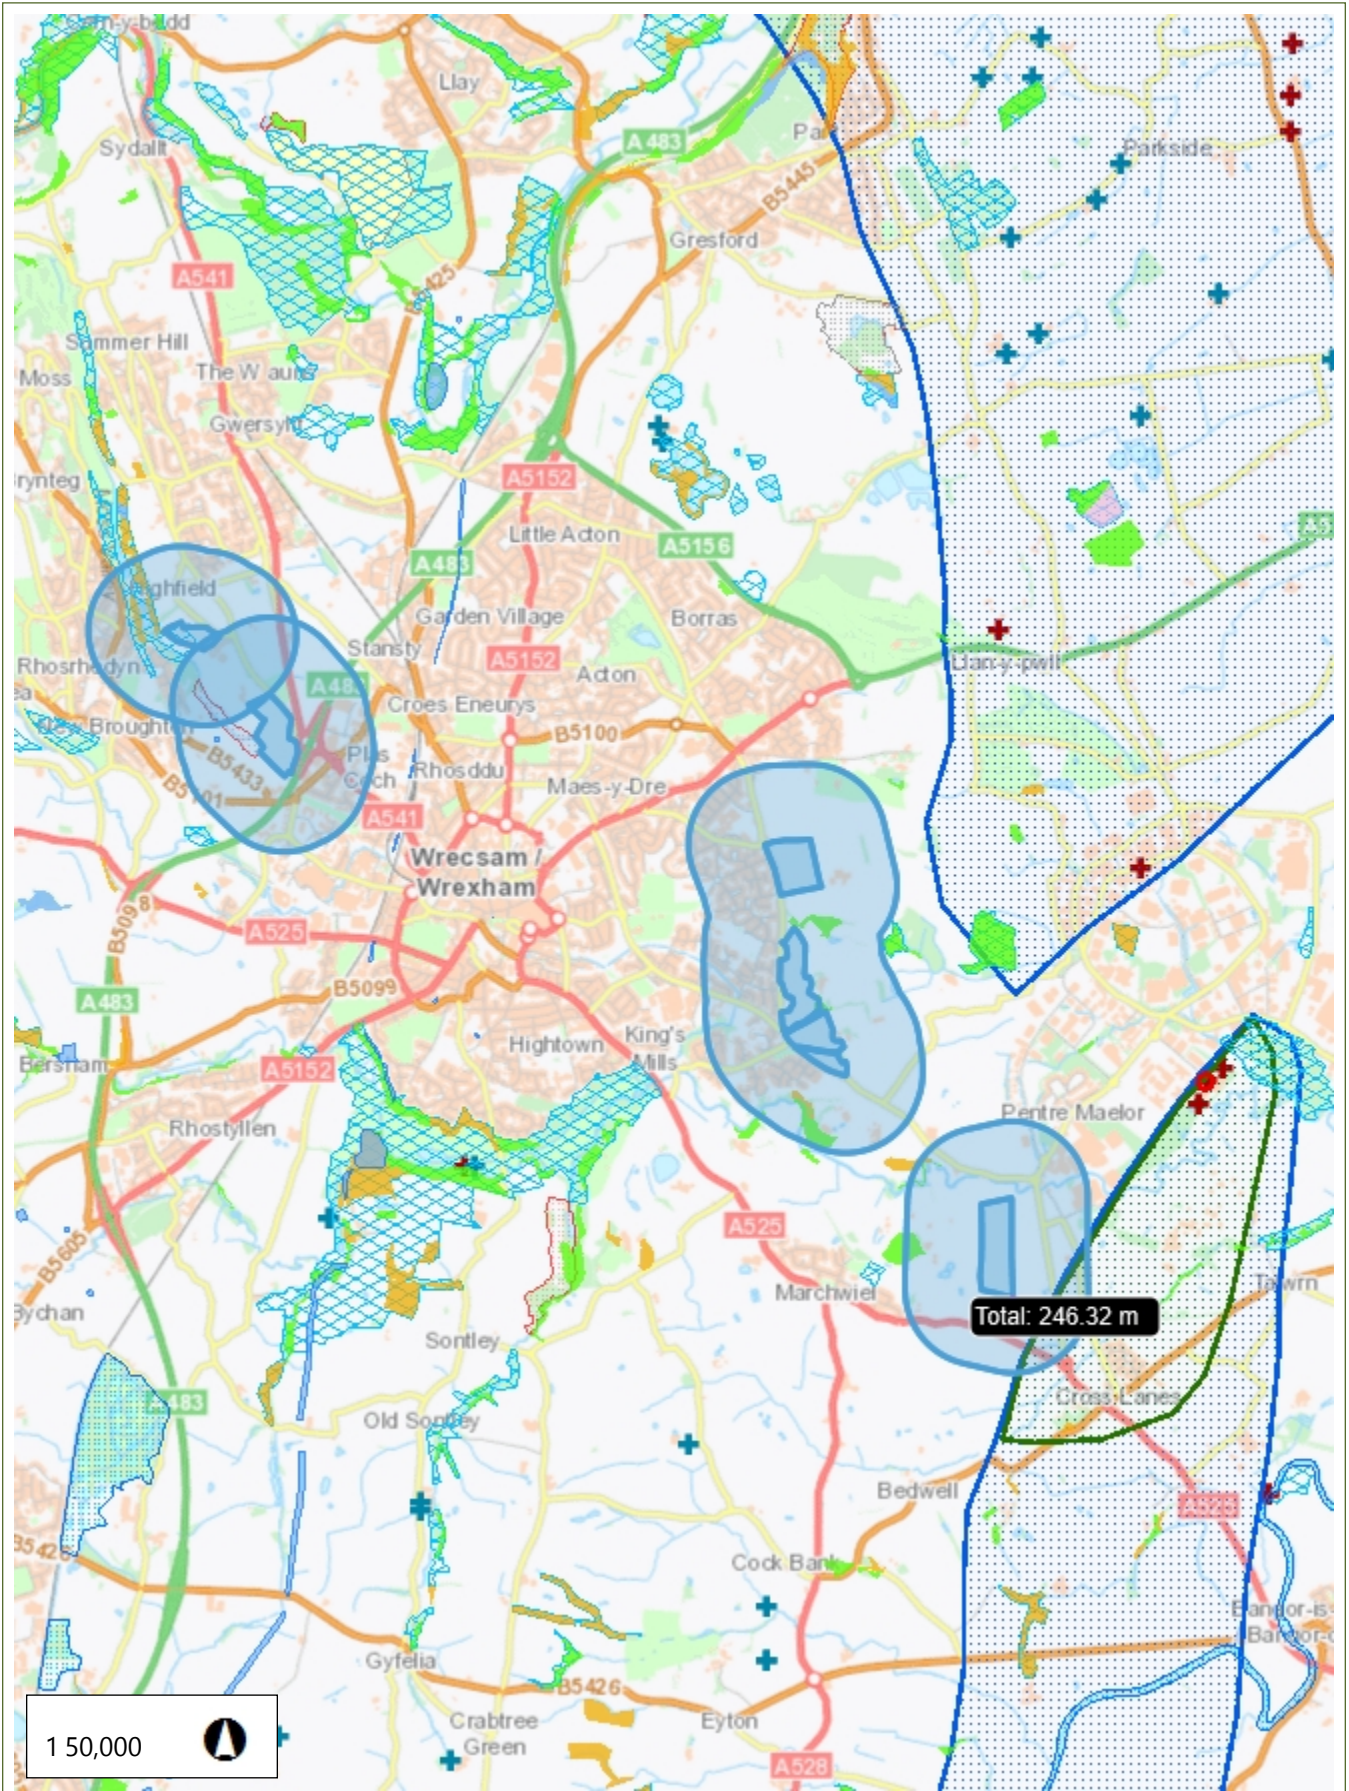

Legend

- Scheduled Ancient Monuments
- Groundwater Safeguard Zones
- **Ancient Woodland Inventory 2015**
- Ancient Semi Natural Woodland
- Restored Ancient Woodland Site
- Plantation on Ancient Woodland Site
- Ancient Woodland Site of Unknown Condition
- Areas of Outstanding Natural Beauty
- Ramsar sites
- Special Areas of Conservation
- Proposed Special Areas of Conservation
- Special Protection Areas
- Proposed Special Protection Areas
- Sites of Special Scientific Interest
- Local Wildlife Sites (SINCs)
- **Source Protection Zones Individual**
- Zone I - Inner Protection Zone
- Zone II - Outer Protection Zone
- Zone III - Total Catchment
- Zone of Special Interest
- Local Nature Reserves
- National Nature Reserves
- National Parks
- Nitrate Vulnerable Zones
- NALD Impoundments

- NALD Deregulated Abstractions
- NALD Licenced Abstractions