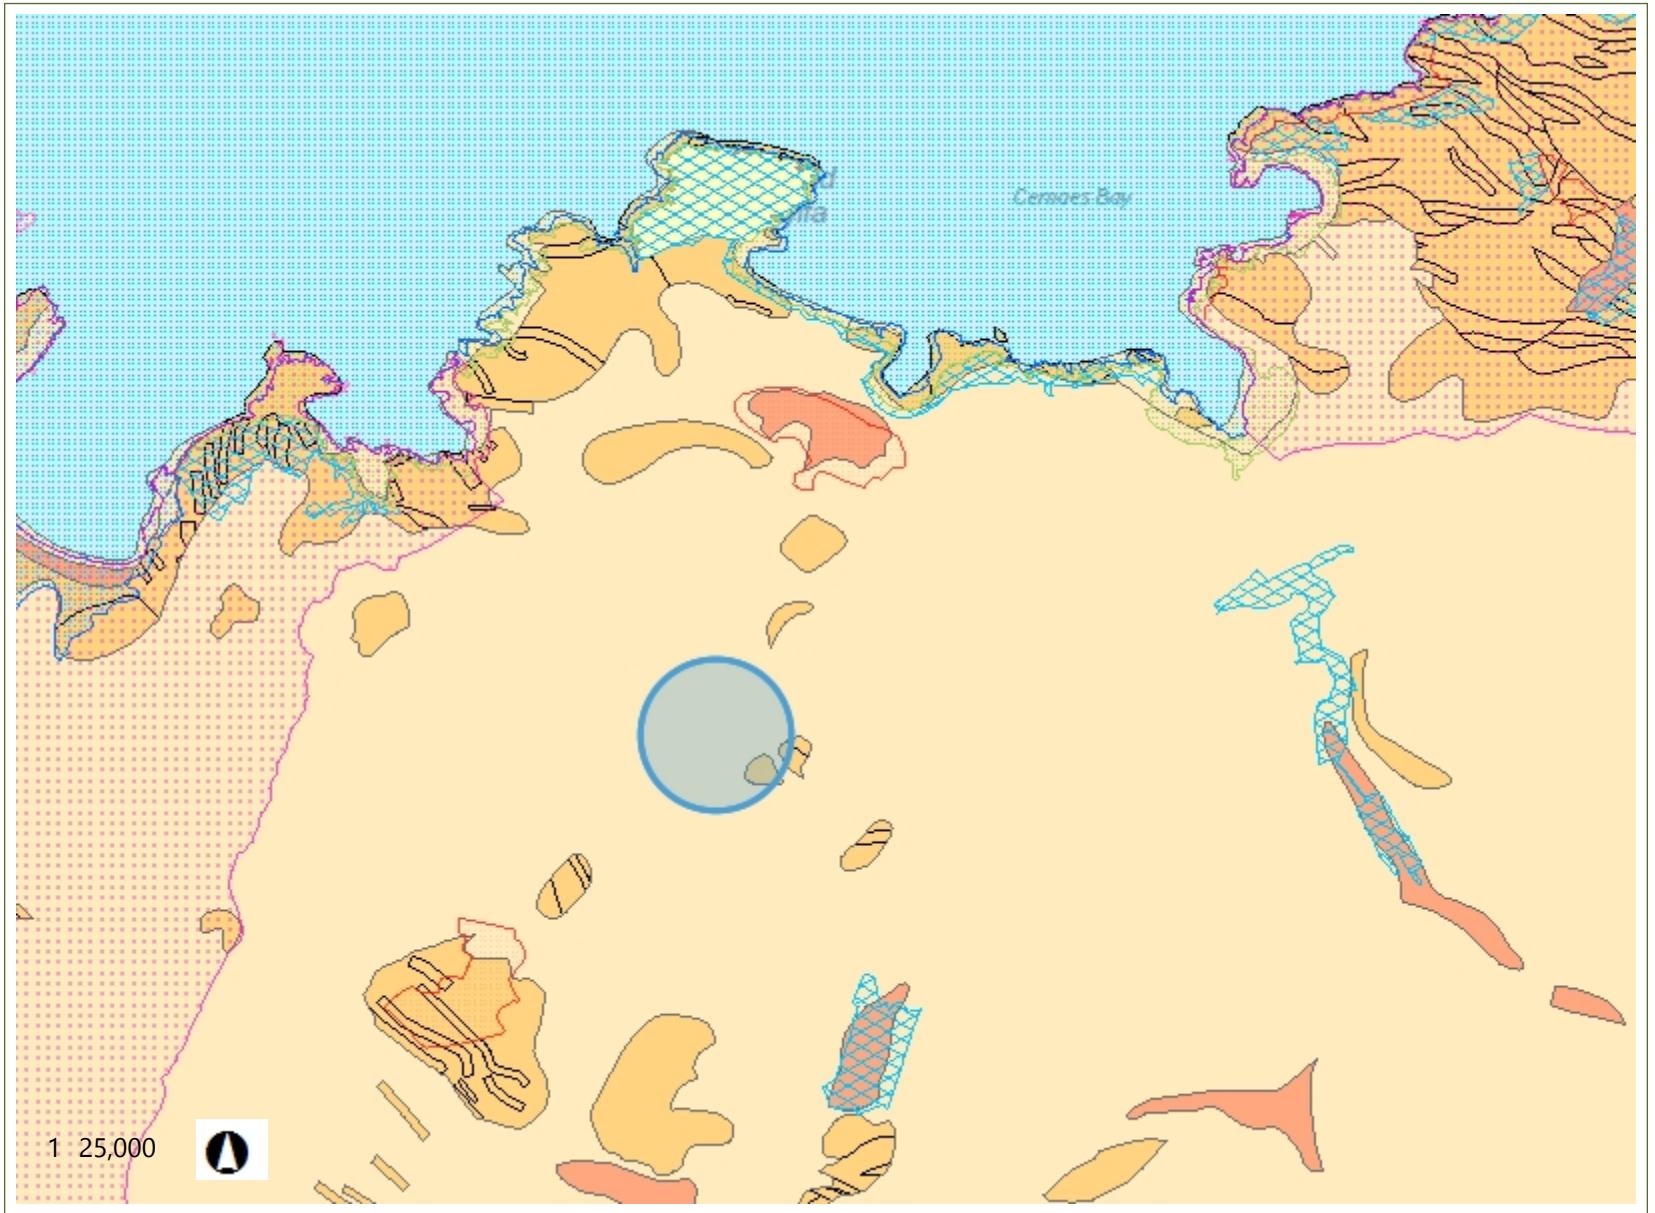

Legend

- Areas of Outstanding Natural Beauty
- Ramsar sites
- Ramsar Sites England
- Special Areas of Conservation
- Proposed Special Areas of Conservation
- Special Areas of Conservation England
- Special Protection Areas
- Proposed Special Protection Areas
- Special Protection Areas England
- Sites of Special Scientific Interest
- Sites of Special Scientific Interest England
- Local Wildlife Sites (SINCs)
- Source Protection Zones Individual
  - Zone I - Inner Protection Zone
  - Zone II - Outer Protection Zone
  - Zone III - Total Catchment

Notes

1.3 0 0.64 1.3 Kilometers

British\_National\_Grid