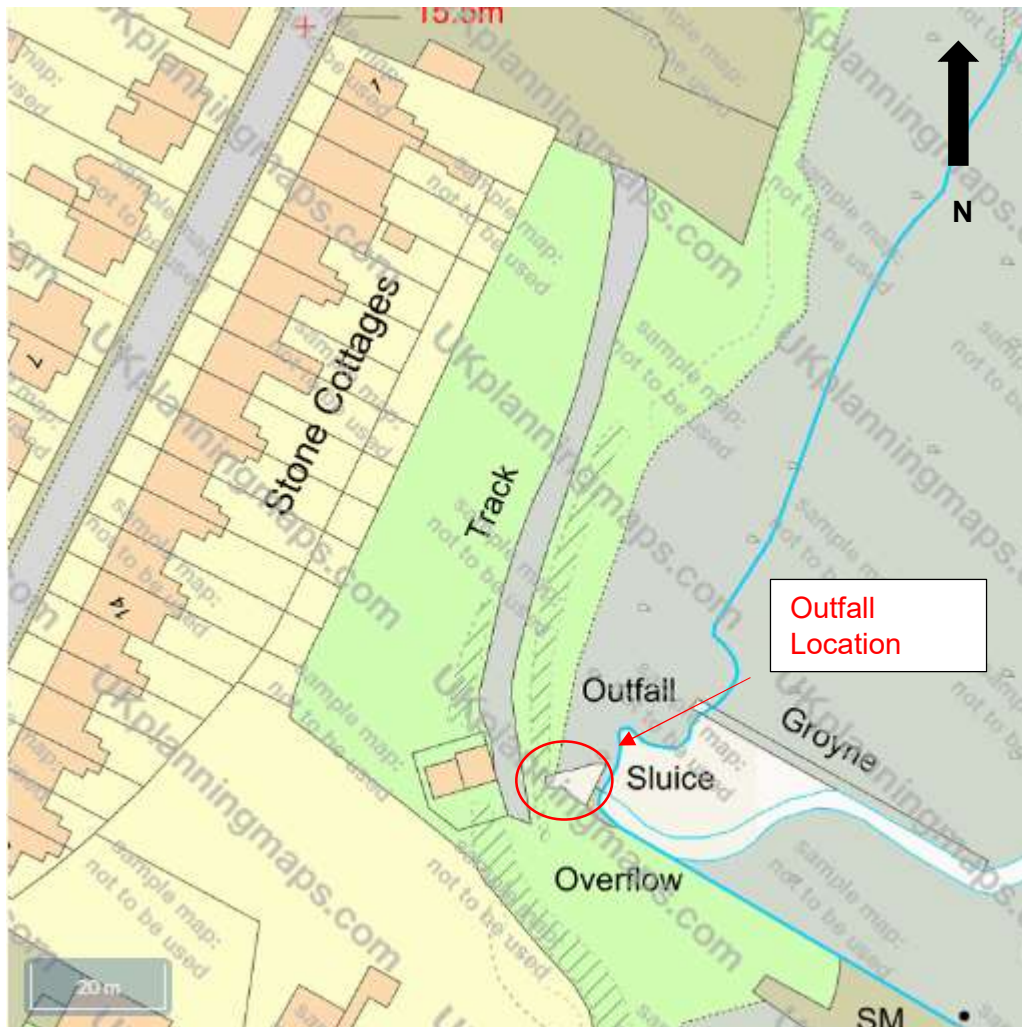

# Sudbrook Tidal Flap Location Plan

Grid Reference	Nearest Address	Plan Scale
ST50819 87478	Sudbrook Road, Sudbrook, Monmouthshire NP26 5SZ	1:1,250