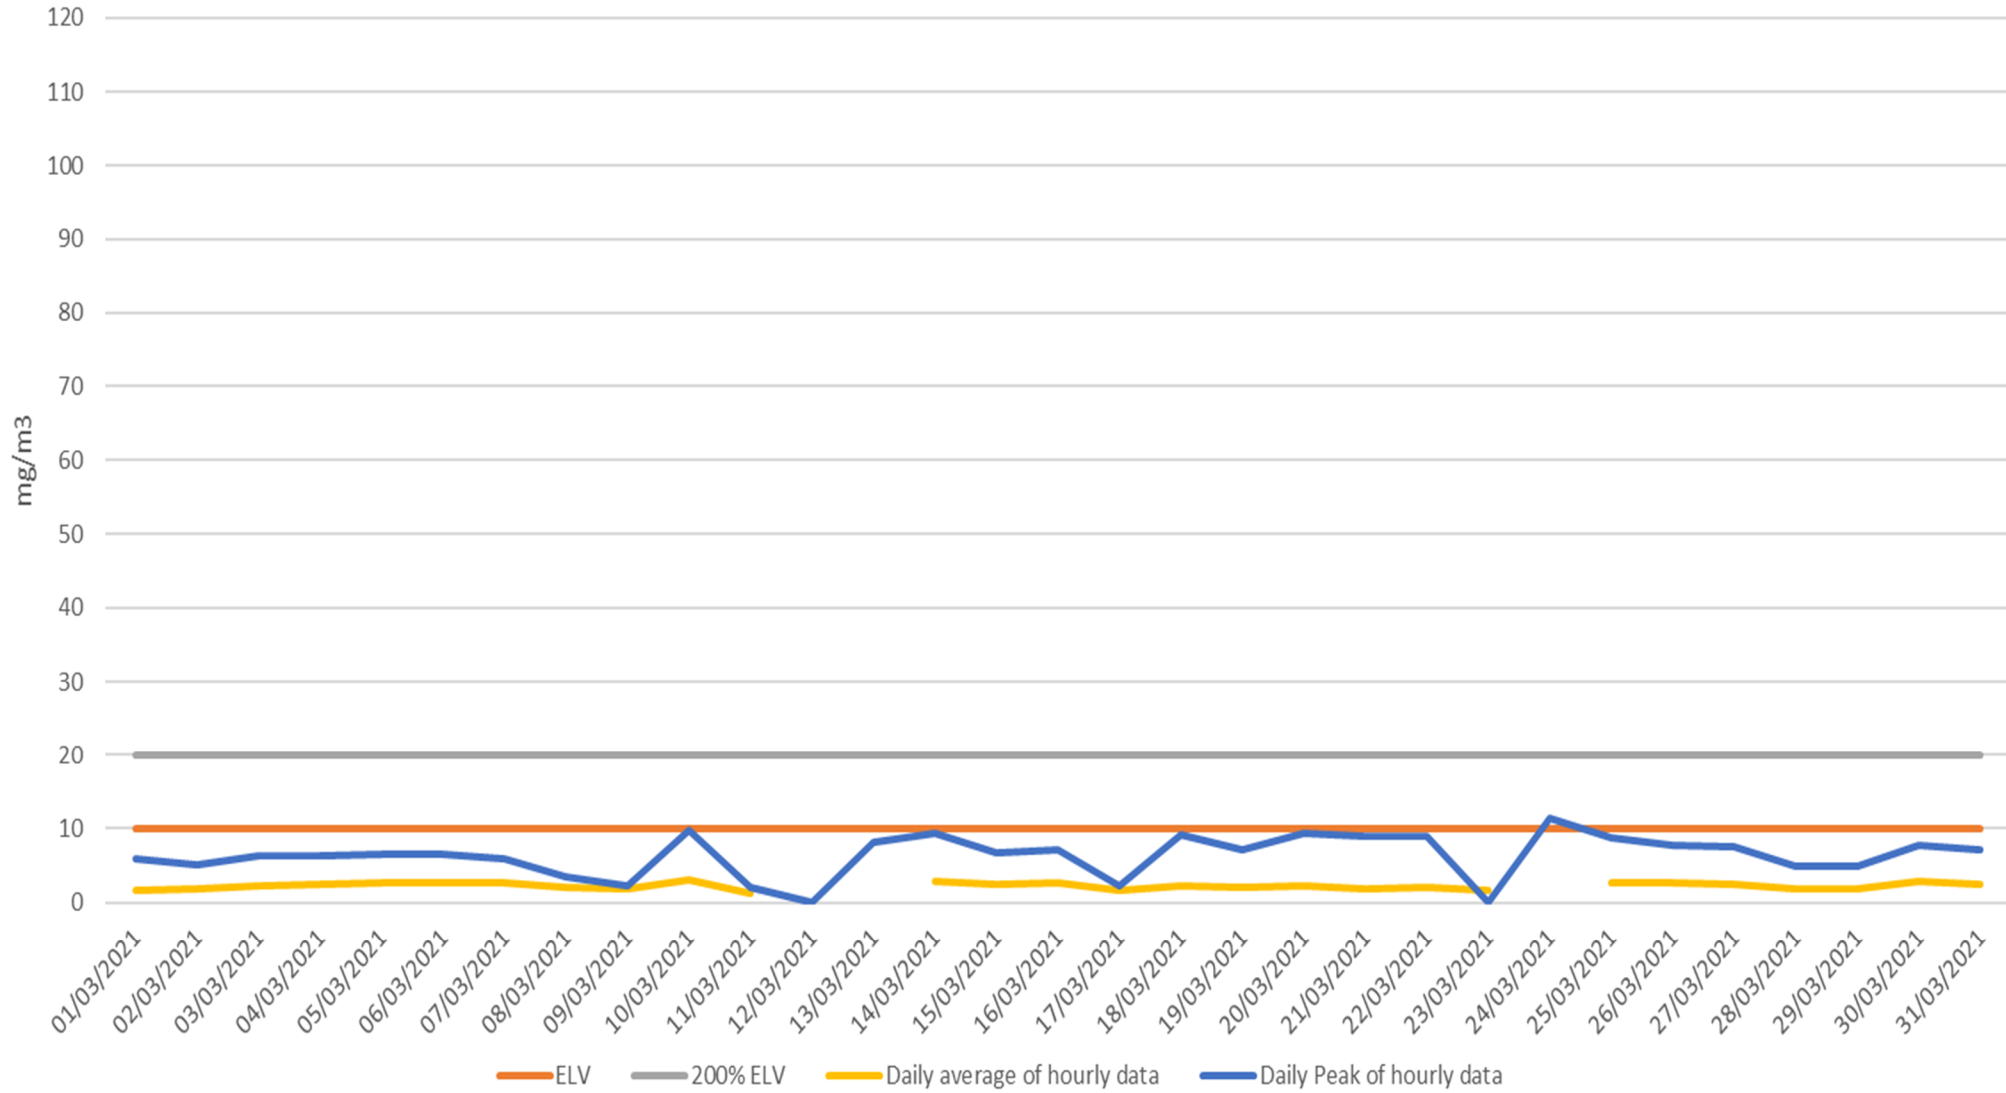

Summary of Particulate Emission - February 2021

Summary of Particulate Emission - February 2021

Summary of Particulate Emission - March 2021

Summary of Particulate Emission - March 2021