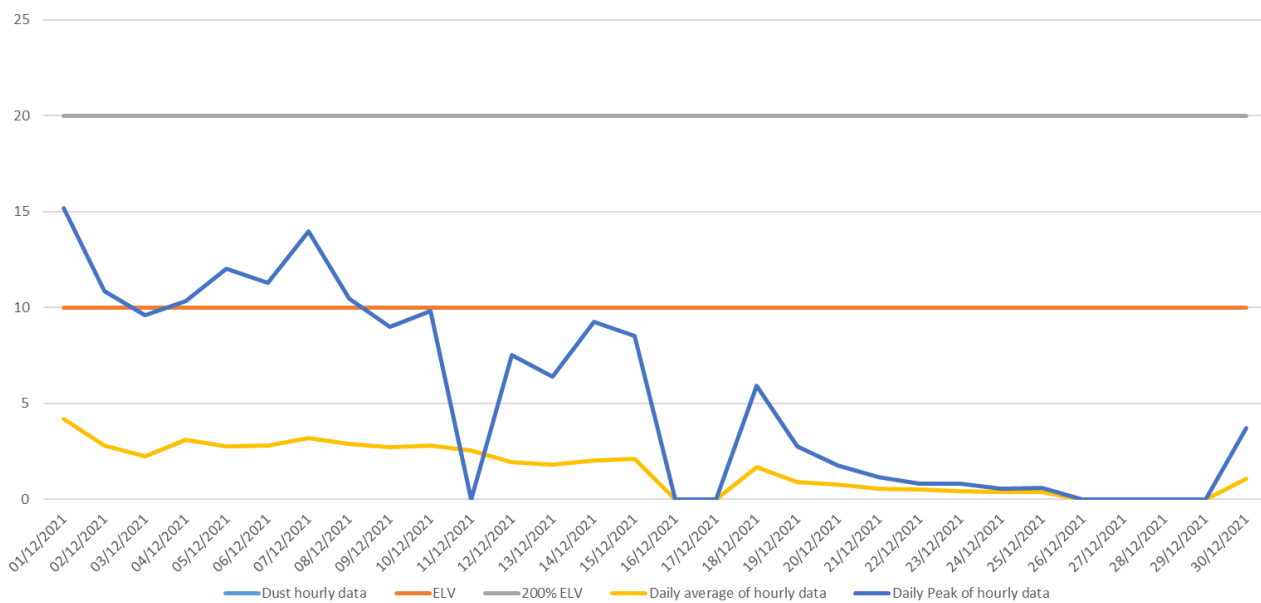

Summary of Particulate emissions - Dec 2021

Summary of Particulate Emission - Dec 2021