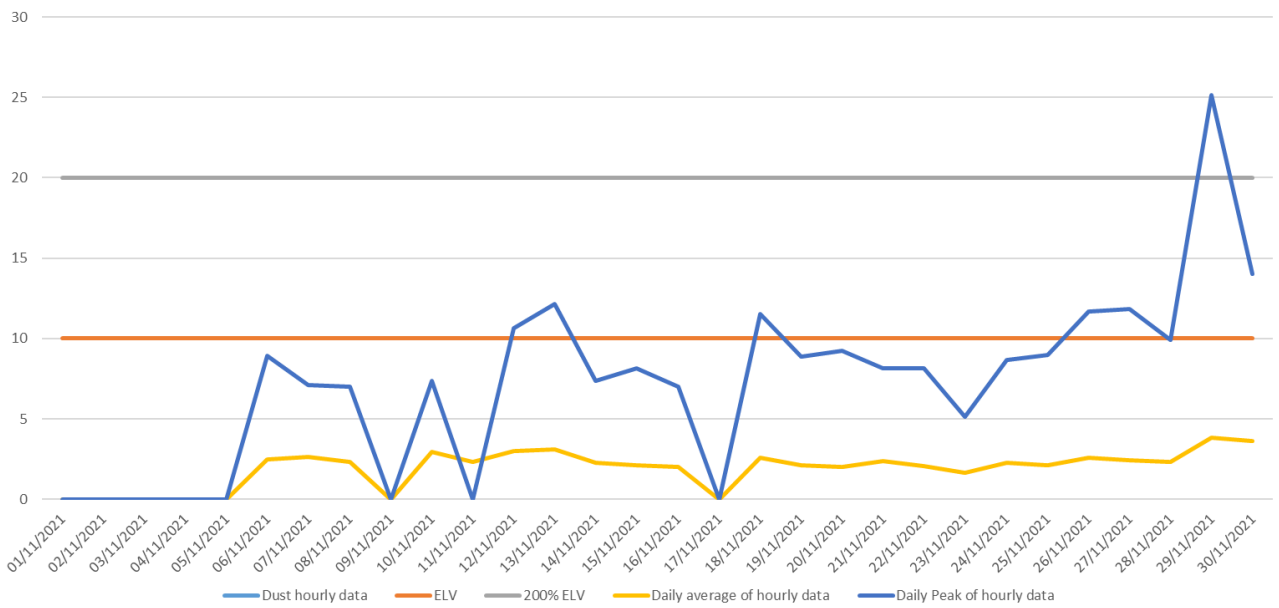

Summary of Particulate emissions - Nov 2021

Summary of Particulate Emission - Nov 2021