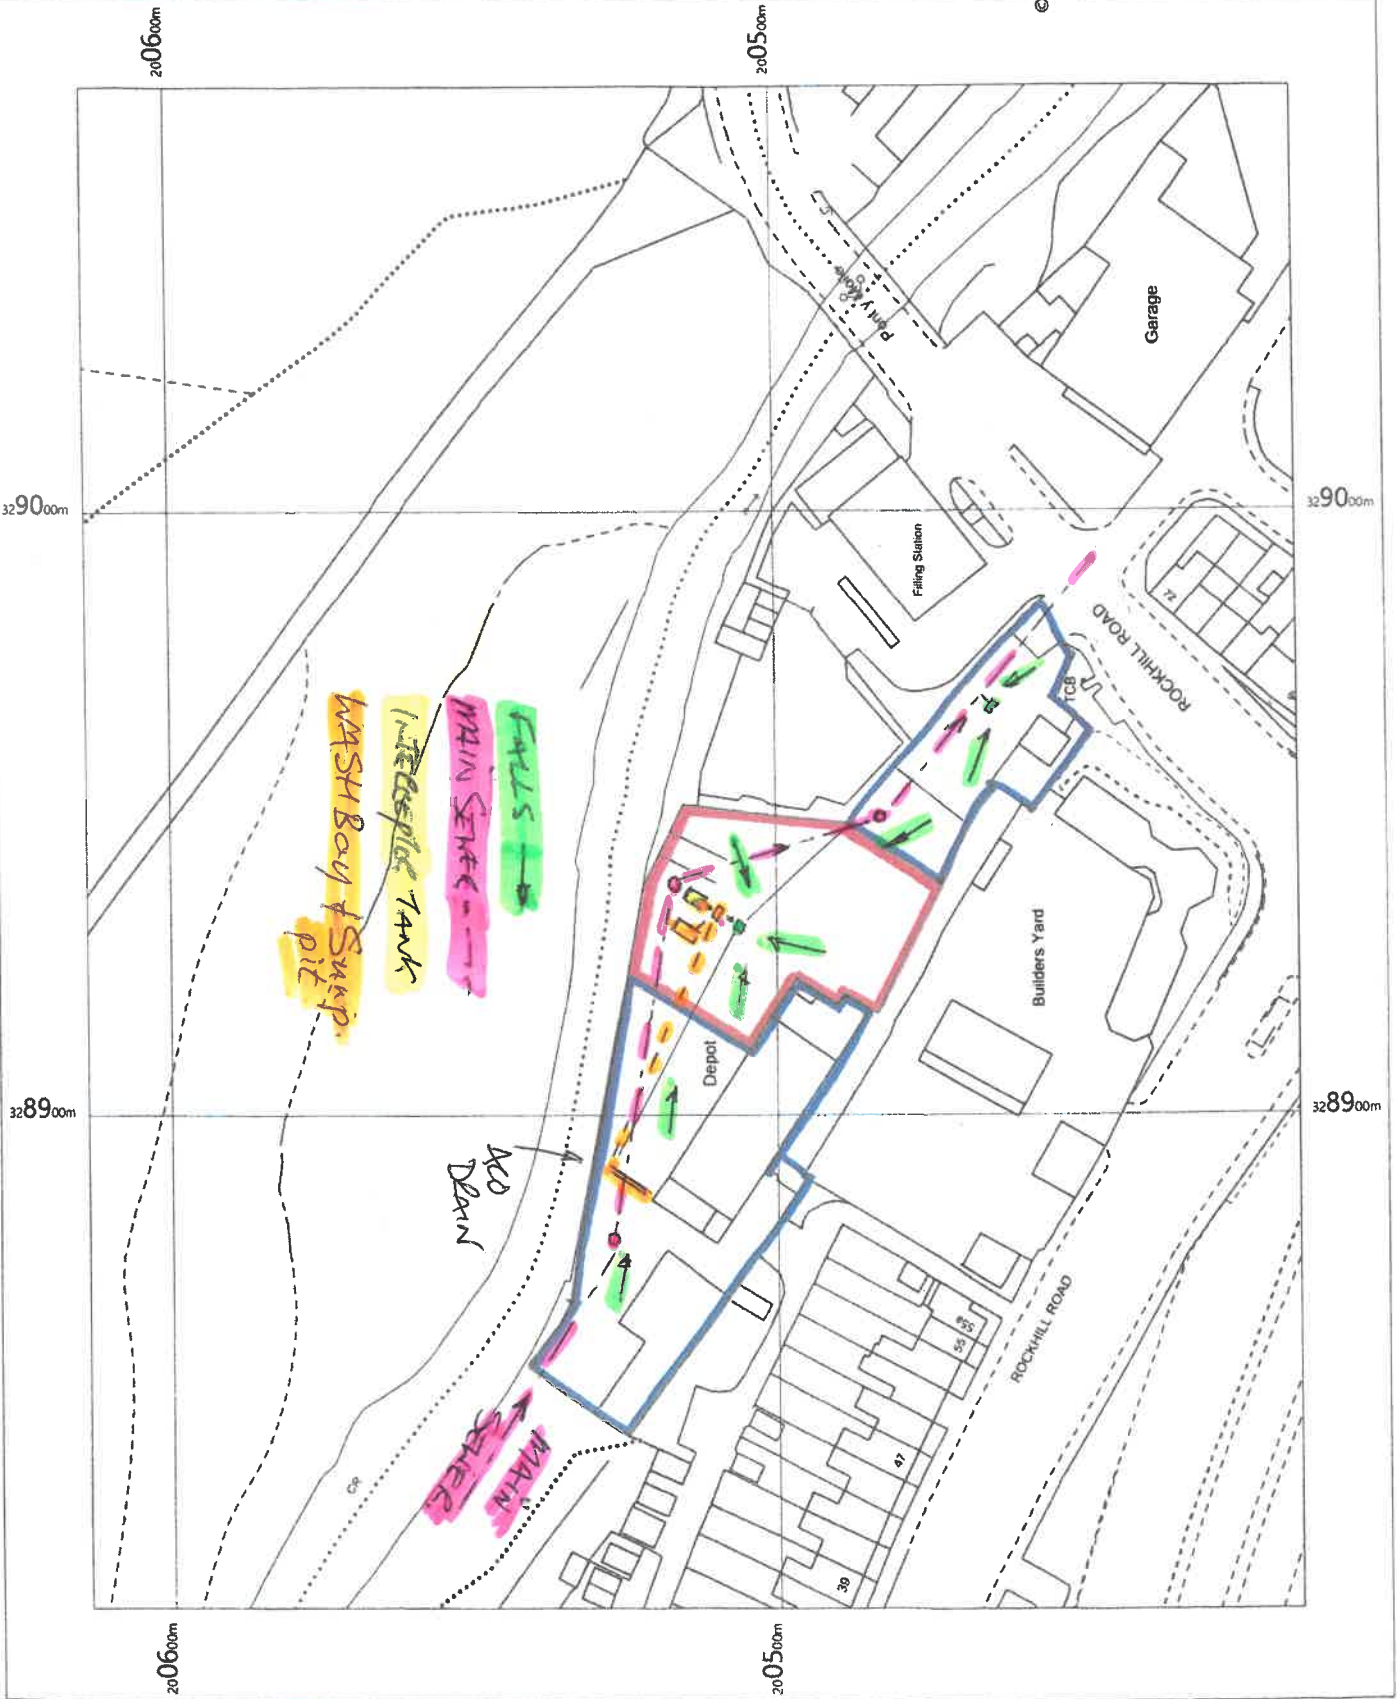

Old Boundary

OS MasterMap 1250/2500/10000 scale  
 Thursday, November 23, 2017, ID:  
 BW1-00672263  
 maps.blackwell.co.uk

1:1250 scale print at A4, Centre: 328945 E,  
 200514 N

© Crown Copyright Ordnance Survey. Licence  
 no. 100041041

**BLACKWELL'S**  
 www.blackwellmapping.co.uk  
 TEL: 0113 245 2623  
 comments@maps.blackwell.co.uk