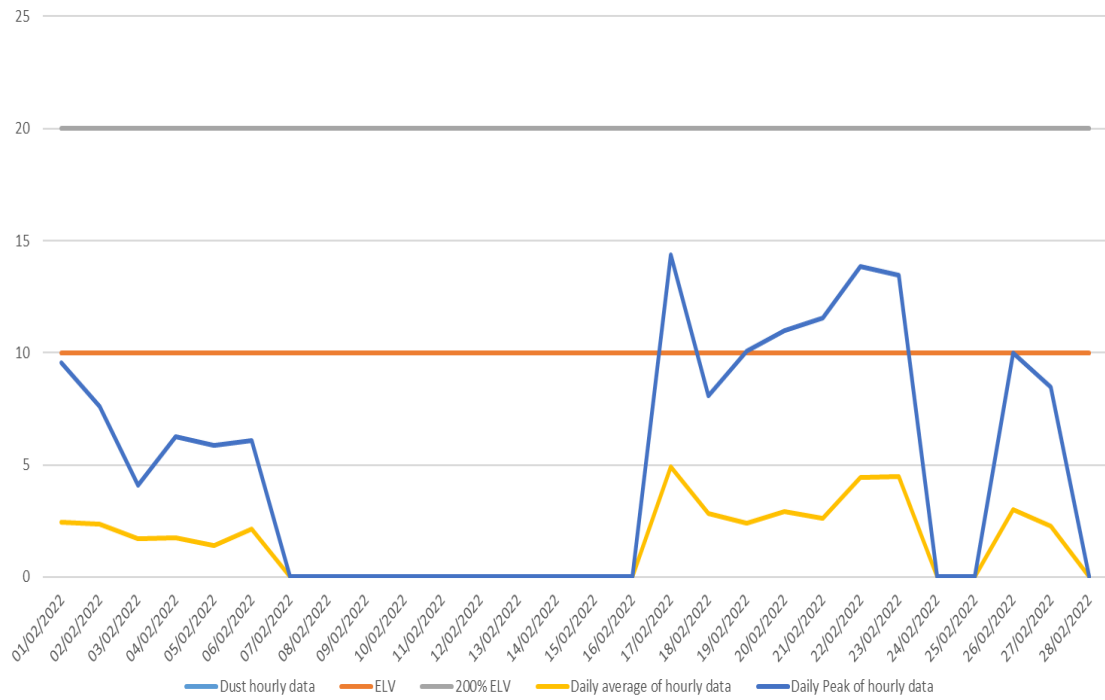

Summary of Particulate emissions - Feb 2022

Summary of Particulate Emission - Feb 2022