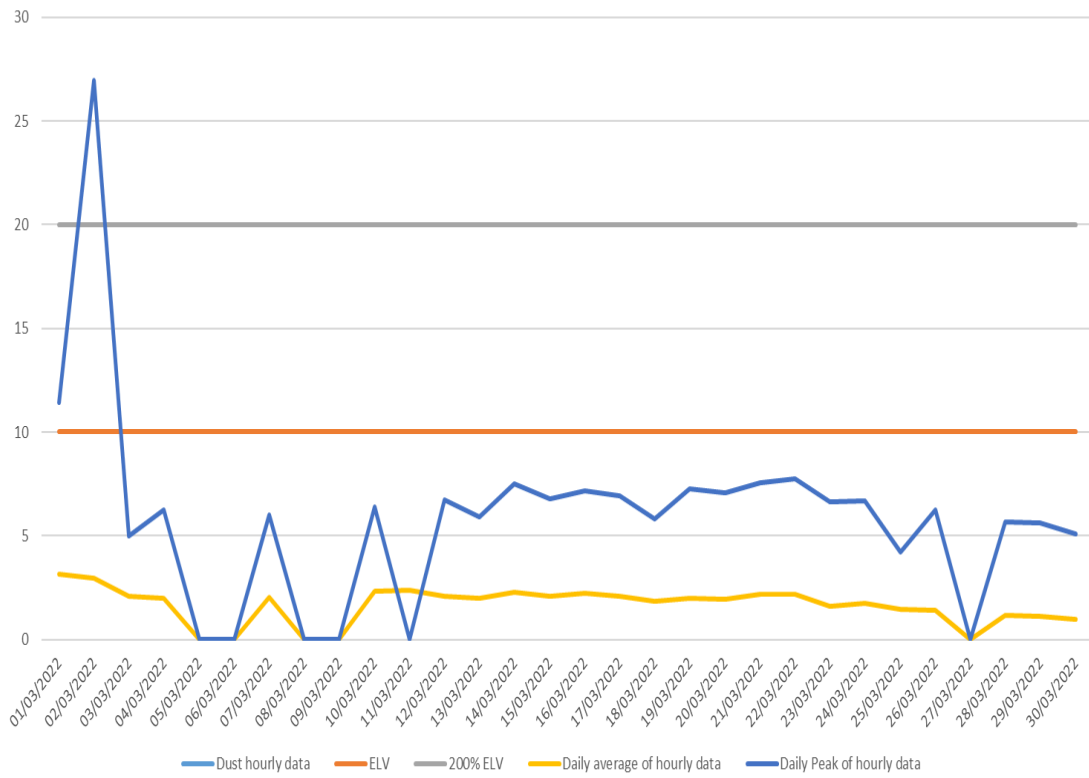

Summary of Particulate emissions - Mar 2022

Summary of Particulate Emission - Mar 2022